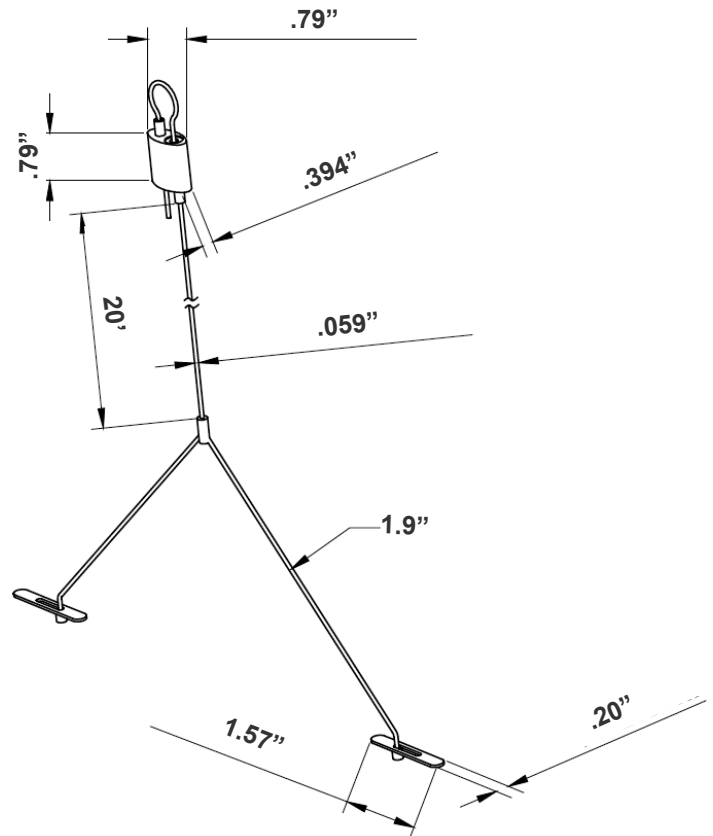

HEAVY-DUTY ADJUSTABLE 5/64"
20 FT. SUSPENSION KIT WITH LOOP
GRIPPER & TOGGLE ENDS(2)

Mechanical:

- Adjustable Steel Aircraft Cable, 20FT Long Max.
- Heavy Duty 5/64" Dia. Aircraft Cable
- Zinc-Plated Steel Connectors
- Steel Canopy, White Powder Coated
- Max Load: 200 Lbs.
- Fits on a Standard 3" or 4" Junction Boxes.
- Fits on T-Bar Ceilings
- Steel T-bar Clip Included

WESTGATE

Phone: (877) 805-2252 | Fax: (877) 805-2252
www.westgatemfg.com

Related Models:

SCL-GTY210

Accessories & Replacement Parts:

SCL-6FT-SJTW18/5
WHITE 6 FT. CORD, SJTW 18 AWG
5-CONDUCT (WH/BK/GN/PU/GY)

SCL-6FT-SJTW18/6
WHITE 6 FT. CORD, SJTW 18 AWG
6-CONDUCT (WH/BK/GN/PU/GY +
RED FOR EMERGENCY))

SCL-12FT-SJTW18/5
WHITE 12 FT. CORD, SJTW 18 AWG
5-CONDUCT (WH/BK/GN/PU/GY)

SCL-12FT-SJTW18/6
WHITE 12 FT. CORD, SJTW 18 AWG
6-CONDUCT (WH/BK/GN/PU/GY +
RED FOR EMERGENCY)

SCL-100FT-SJTW18/5
WHITE 100 FT. CORD, SJTW 18
AWG
5-CONDUCT (WH/BK/GN/PU/GY)

SCL-100FT-SJTW18/6
WHITE 100 FT. CORD, SJTW 18
AWG
6-CONDUCT (WH/BK/GN/PU/
GY +
RED FOR EMERGENCY)

SCL-CTB
CANOPY SET TOP BRACKET
FOR
MOUNTING ON JUNCTION
BOX OR
CEILING