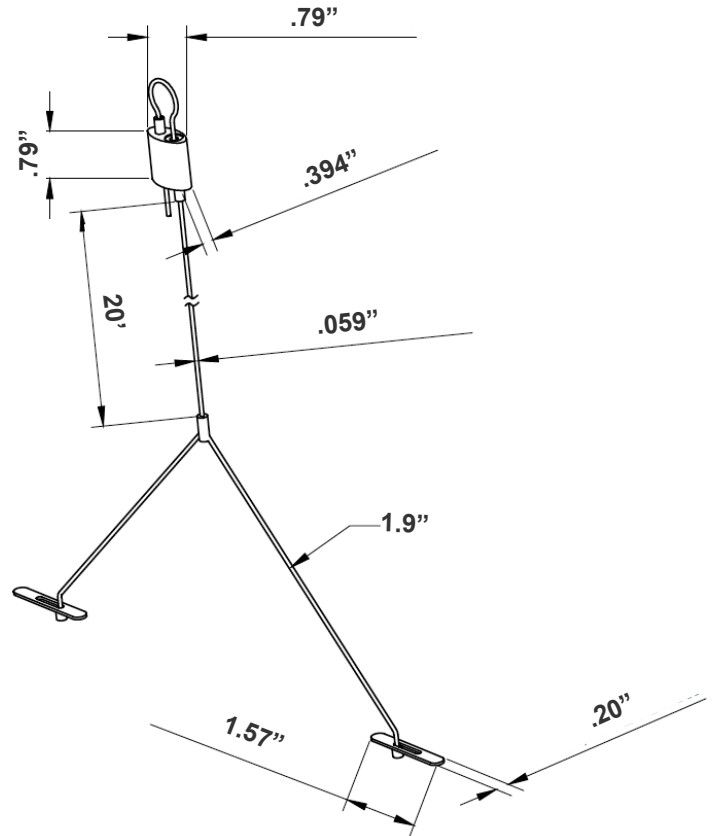

SCL SERIES

SCL-GTY20

WESTGATE
THE FUTURE IS HERE...AND IT'S QUITE BRIGHT!

Customer Name: _____

Project Name: _____

Note: _____

Type: _____

ADJUSTABLE 1/16" 20 FT. SUSPENSION
KIT WITH LOOP GRIPPER &
TOGGLE ENDS(2)

Mechanical:

- Adjustable Steel Aircraft Cable, 20FT Long Max.
- 1/16 Dia. Aircraft Cable
- Zinc-Plated Steel Connectors
- Steel Canopy, White Powder Coated
- Max Load: 70 Lbs.
- Fits on a Standard 3" or 4" Junction Boxes.
- Fits on T-Bar Ceilings
- Steel T-bar Clip Included

WESTGATE

Phone: (877) 805-2252 | Fax: (877) 805-2252
www.westgatemfg.com

Related Models:

SCL-GTY10

Accessories & Replacement Parts:

SCL-6FT-SJTW18/5
WHITE 6 FT. CORD, SJTW 18 AWG
5-CONDUCT (WH/BK/GN/PU/GY)

SCL-6FT-SJTW18/6
WHITE 6 FT. CORD, SJTW 18 AWG
6-CONDUCT (WH/BK/GN/PU/GY +
RED FOR EMERGENCY)

SCL-12FT-SJTW18/5
WHITE 12 FT. CORD, SJTW 18 AWG
5-CONDUCT (WH/BK/GN/PU/GY)

SCL-12FT-SJTW18/6
WHITE 12 FT. CORD, SJTW 18 AWG
6-CONDUCT (WH/BK/GN/PU/GY +
RED FOR EMERGENCY)