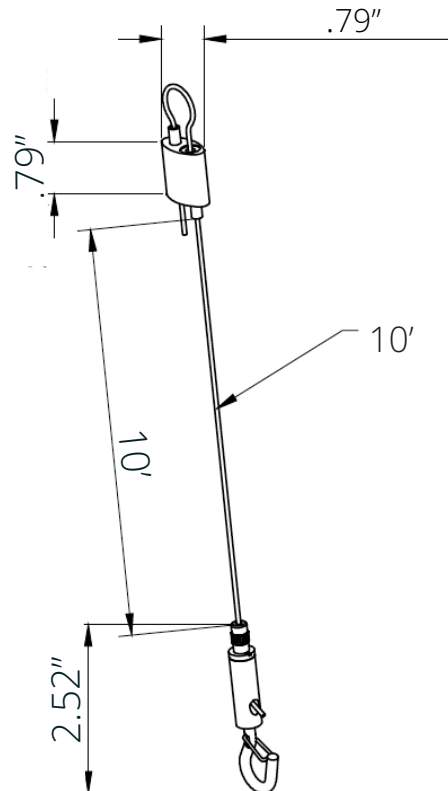

SCL SERIES

SCL-GS210

WESTGATE
THE FUTURE IS HERE...AND IT'S QUITE BRIGHT!

Customer Name: _____

Project Name: _____

Note: _____

Type: _____

HEAVY-DUTY ADJUSTABLE 5/64" 10 FT.
SUSPENSION KIT WITH LOOP GRIPPER
& HOOK(1)

Mechanical:

- Adjustable Steel Aircraft Cable, 10FT Long Max.
- 5/64" Dia. Heavy-Duty Aircraft Cable
- Zinc-Plated Steel Hooks
- Steel Loop Gripper on Top
- Max Load: 200 Lbs.

WESTGATE

Phone: (877) 805-2252 | Fax: (877) 805-2252
www.westgatemfg.com

Related Models:

Accessories & Replacement Parts:

SCL-6FT-SJTW18/5
WHITE 6 FT. CORD, SJTW 18 AWG
5-CONDUCT (WH/BK/GN/PU/GY)

SCL-6FT-SJTW18/6
WHITE 6 FT. CORD, SJTW 18 AWG
6-CONDUCT (WH/BK/GN/PU/GY +
RED FOR EMERGENCY))

SCL-12FT-SJTW18/5
WHITE 12 FT. CORD, SJTW 18 AWG
5-CONDUCT (WH/BK/GN/PU/GY)

SCL-12FT-SJTW18/6
WHITE 12 FT. CORD, SJTW 18 AWG
6-CONDUCT (WH/BK/GN/PU/GY +
RED FOR EMERGENCY)

SCL-100FT-SJTW18/5
WHITE 100 FT. CORD, SJTW 18 AWG
5-CONDUCT (WH/BK/GN/PU/GY)