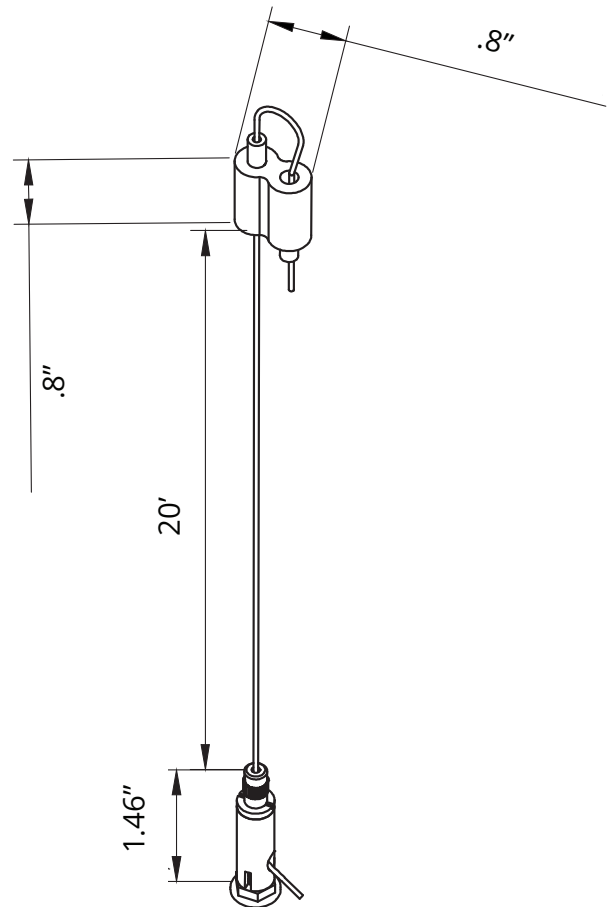

# SCL SERIES

SCL-GS20

**WESTGATE**  
THE FUTURE IS HERE...AND IT'S QUITE BRIGHT!

Customer Name: \_\_\_\_\_

Project Name: \_\_\_\_\_

Note: \_\_\_\_\_

Type: \_\_\_\_\_

ADJ. 20FT 1/16IN DOUBLE SUSPENSION  
CABLE WITH SINGLE KEYHOLE  
CONN., LOOP GRIPPER ON TOP(2)

## Mechanical:

- Adjustable Steel Aircraft Cable, 20FT Long Max.
- 1/16" Dia. Aircraft Cable
- Zinc-Plated Steel Keyhole Connectors
- Steel Loop Gripper on Top
- Max Load: 70 Lbs.

**WESTGATE**

Phone: (877) 805-2252 | Fax: (877) 805-2252  
www.westgatemfg.com

**Related Models:**

SCL-GS10

**Accessories & Replacement Parts:**

**SCL-6FT-SJTW18/5**  
WHITE 6 FT. CORD, SJTW 18 AWG  
5-CONDUCT ( WH/BK/GN/PU/GY)

**SCL-6FT-SJTW18/6**  
WHITE 6 FT. CORD, SJTW 18 AWG  
6-CONDUCT ( WH/BK/GN/PU/GY +  
RED FOR EMERGENCY))

**SCL-12FT-SJTW18/5**  
WHITE 12 FT. CORD, SJTW 18 AWG  
5-CONDUCT ( WH/BK/GN/PU/GY)

**SCL-12FT-SJTW18/6**  
WHITE 12 FT. CORD, SJTW 18 AWG  
6-CONDUCT ( WH/BK/GN/PU/GY +  
RED FOR EMERGENCY)

**SCL-100FT-SJTW18/5**  
WHITE 100 FT. CORD, SJTW 18 AWG  
5-CONDUCT ( WH/BK/GN/PU/GY)