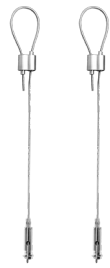

# SCL SERIES

SCL-GS20

**WESTGATE**  
THE FUTURE IS HERE...AND IT'S QUITE BRIGHT!

Customer Name: \_\_\_\_\_

Project Name: \_\_\_\_\_

Note: \_\_\_\_\_

Type: \_\_\_\_\_

ADJ. 20FT 1/16IN DOUBLE SUSPENSION  
CABLE WITH SINGLE KEYHOLE  
CONN., LOOP GRIPPER ON TOP(2)

## Mechanical:

- Adjustable Steel Aircraft Cable, 20FT Long Max.
- 1/16" Dia. Aircraft Cable
- Zinc-Plated Steel Keyhole Connectors
- Steel Loop Gripper on Top
- Max Load: 70 Lbs.

**WESTGATE**

Phone: (877) 805-2252 | Fax: (877) 805-2252  
www.westgatemfg.com

**Related Models:**

SCL-GS10

**Accessories & Replacement Parts:**

**SCL-6FT-SJTW18/5**  
WHITE 6 FT. CORD, SJTW 18 AWG  
5-CONDUCT ( WH/BK/GN/PU/GY)

**SCL-6FT-SJTW18/6**  
WHITE 6 FT. CORD, SJTW 18 AWG  
6-CONDUCT ( WH/BK/GN/PU/GY +  
RED FOR EMERGENCY))

**SCL-12FT-SJTW18/5**  
WHITE 12 FT. CORD, SJTW 18 AWG  
5-CONDUCT ( WH/BK/GN/PU/GY)

**SCL-12FT-SJTW18/6**  
WHITE 12 FT. CORD, SJTW 18 AWG  
6-CONDUCT ( WH/BK/GN/PU/GY +  
RED FOR EMERGENCY)

**SCL-100FT-SJTW18/5**  
WHITE 100 FT. CORD, SJTW 18 AWG  
5-CONDUCT ( WH/BK/GN/PU/GY)