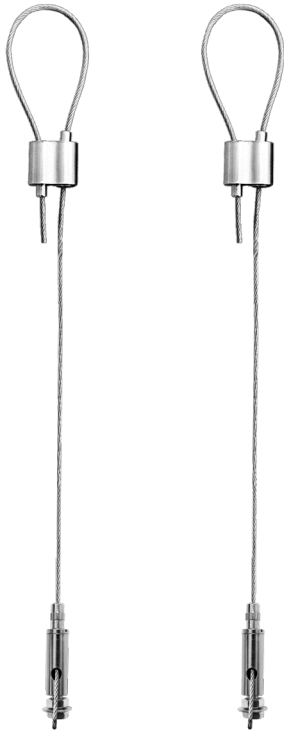

# SCL SERIES

SCL-GS20

**WESTGATE**  
THE FUTURE IS HERE...AND IT'S QUITE BRIGHT!

Customer Name: \_\_\_\_\_

Project Name: \_\_\_\_\_

Note: \_\_\_\_\_

Type: \_\_\_\_\_

ADJ. 20FT 1/16IN DOUBLE SUSPENSION  
CABLE WITH SINGLE KEYHOLE  
CONN., LOOP GRIPPER ON TOP(2)

## Mechanical:

- Adjustable Steel Aircraft Cable, 20FT Long Max.
- 1/16" Dia. Aircraft Cable
- Zinc-Plated Steel Keyhole Connectors
- Steel Loop Gripper on Top
- Max Load: 70 Lbs.

**WESTGATE**

Phone: (877) 805-2252 | Fax: (877) 805-2252  
www.westgatemfg.com

**Related Models:**

SCL-GS10

**Accessories & Replacement Parts:**

**SCL-6FT-SJTW18/5**  
WHITE 6 FT. CORD, SJTW 18 AWG  
5-CONDUCT ( WH/BK/GN/PU/GY)

**SCL-6FT-SJTW18/6**  
WHITE 6 FT. CORD, SJTW 18 AWG  
6-CONDUCT ( WH/BK/GN/PU/GY +  
RED FOR EMERGENCY))

**SCL-12FT-SJTW18/5**  
WHITE 12 FT. CORD, SJTW 18 AWG  
5-CONDUCT ( WH/BK/GN/PU/GY)

**SCL-12FT-SJTW18/6**  
WHITE 12 FT. CORD, SJTW 18 AWG  
6-CONDUCT ( WH/BK/GN/PU/GY +  
RED FOR EMERGENCY)

**SCL-100FT-SJTW18/5**  
WHITE 100 FT. CORD, SJTW 18 AWG  
5-CONDUCT ( WH/BK/GN/PU/GY)