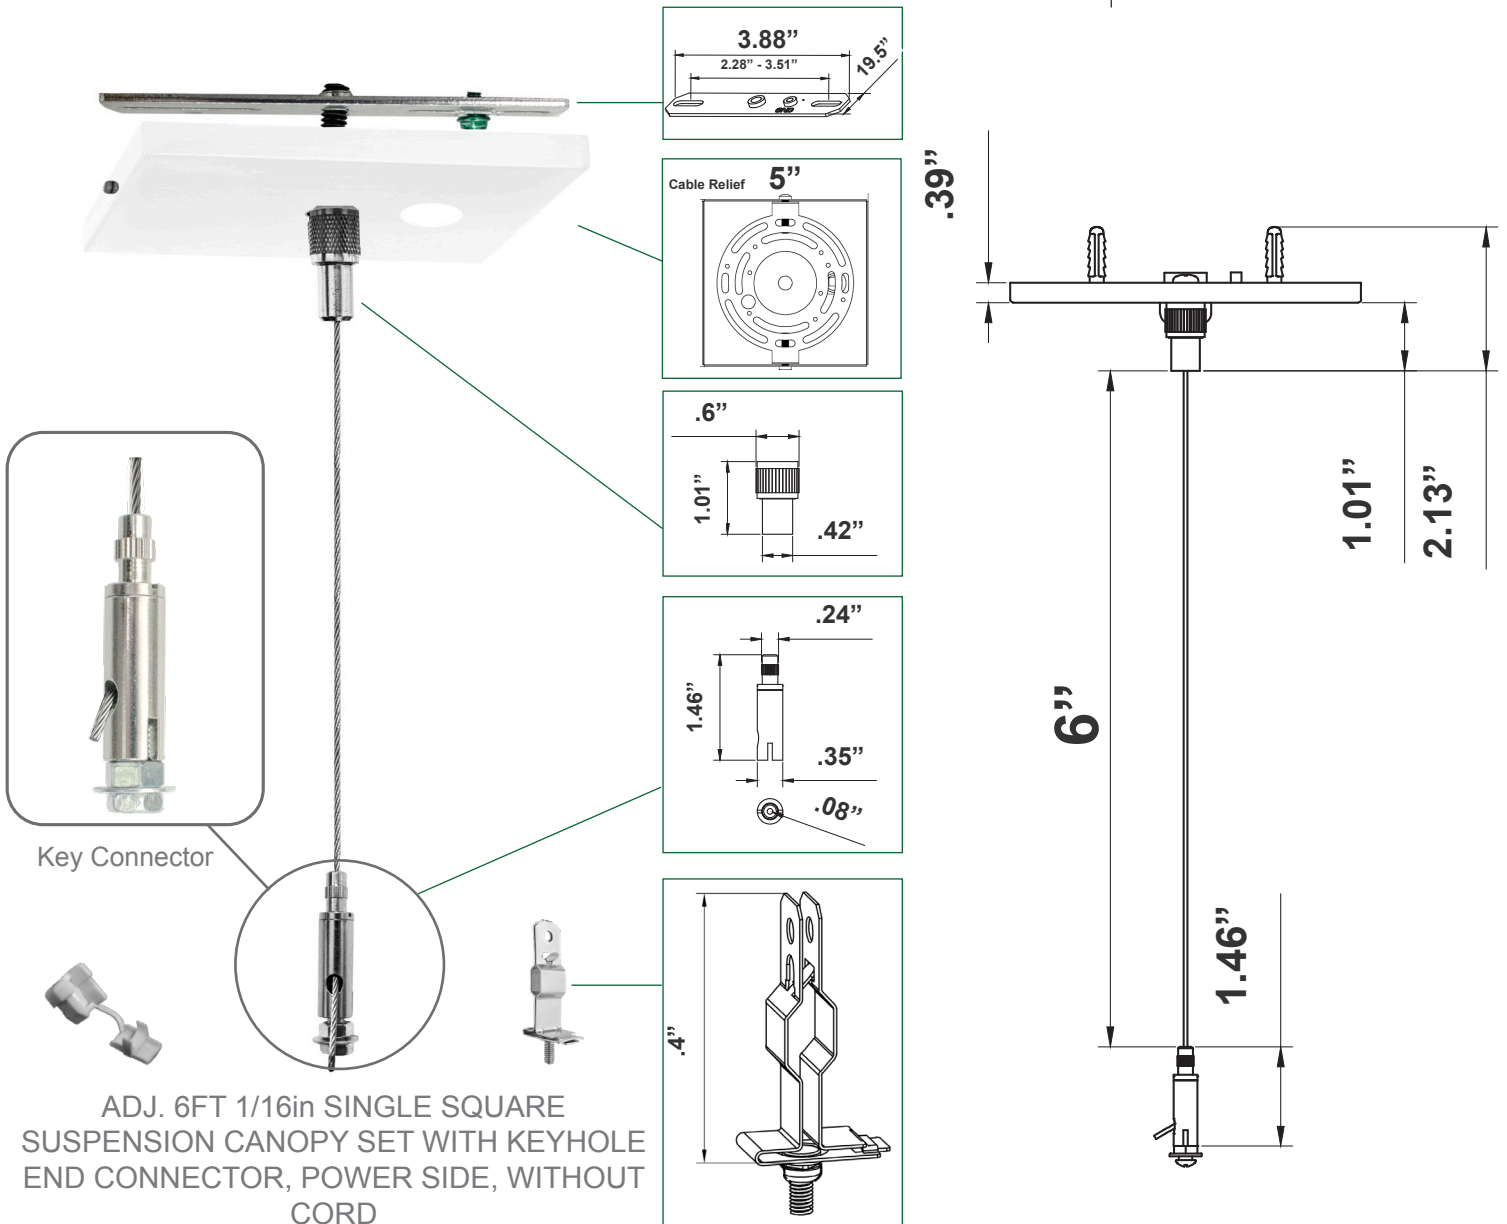

## Mechanical:

- Adjustable Steel Aircraft Cable, 6FT Long Max.
- 1/16 Dia. Aircraft Cable
- Zinc-Plated Steel Connectors
- Steel Canopy, White Powder Coated
- Max Load: 70 Lbs.
- Fits on a Standard 3" or 4" Junction Boxes.
- Fits on T-Bar Ceilings
- Steel T-bar Clip Included
- White Plastic Cable Bushing Included