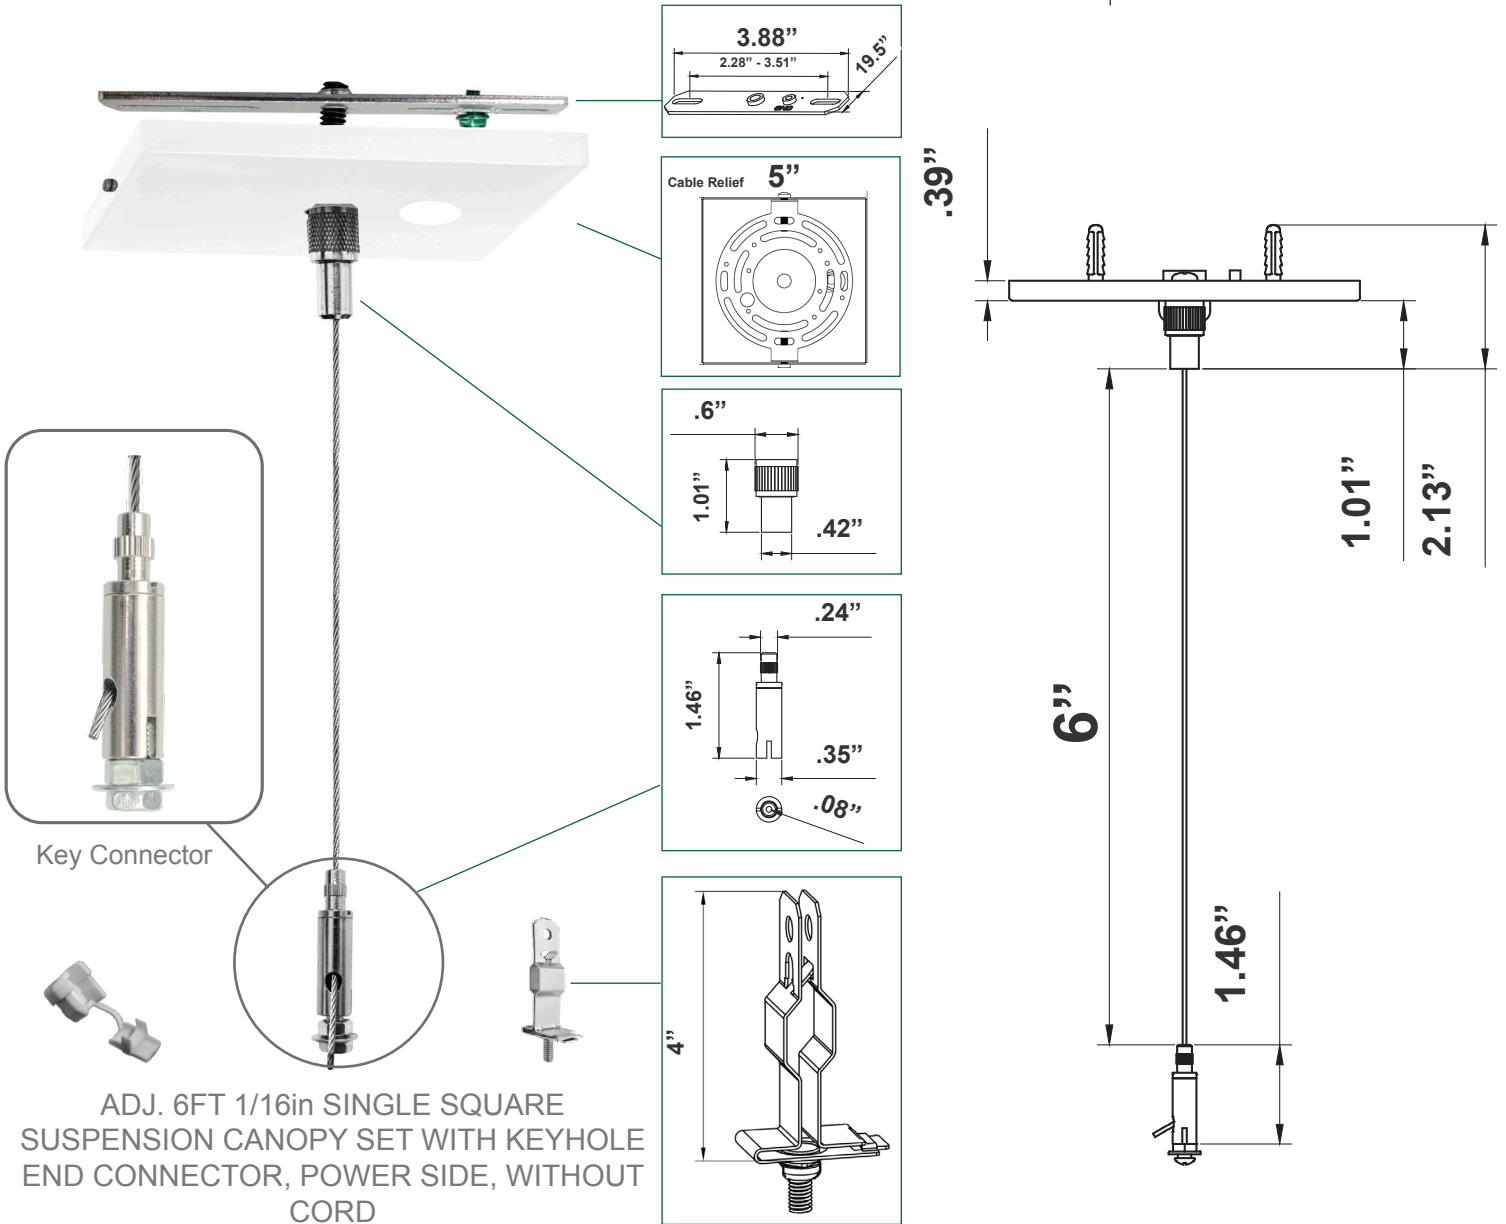

Mechanical:

- Adjustable Steel Aircraft Cable, 6FT Long Max.
- 1/16 Dia. Aircraft Cable
- Zinc-Plated Steel Connectors
- Steel Canopy, White Powder Coated
- Max Load: 70 Lbs.
- Fits on a Standard 3" or 4" Junction Boxes.
- Fits on T-Bar Ceilings
- Steel T-bar Clip Included
- White Plastic Cable Bushing Included

WESTGATE

Phone: (877) 805-2252 | Fax: (877) 805-2252
www.westgatemfg.com

Related Models:

SCL-CSQ1-6FT

Accessories & Replacement Parts:

SCL-6FT-SJTW18/5
WHITE 6 FT. CORD, SJTW 18 AWG
5-CONDUCT (WH/BK/GN/PU/GY)

SCL-6FT-SJTW18/6
WHITE 6 FT. CORD, SJTW 18 AWG
6-CONDUCT (WH/BK/GN/PU/GY +
RED FOR EMERGENCY)

SCL-12FT-SJTW18/5
WHITE 12 FT. CORD, SJTW 18 AWG
5-CONDUCT (WH/BK/GN/PU/GY)

SCL-12FT-SJTW18/6
WHITE 12 FT. CORD, SJTW 18 AWG
6-CONDUCT (WH/BK/GN/PU/GY +
RED FOR EMERGENCY)

SCL-100FT-SJTW18/5
WHITE 100 FT. CORD, SJTW 18 AWG
5-CONDUCT (WH/BK/GN/PU/GY)

SCL-100FT-SJTW18/6
WHITE 100 FT. CORD, SJTW 18 AWG
6-CONDUCT (WH/BK/GN/PU/GY +
RED FOR EMERGENCY)

SCL-ASC-50FT
1/16IN 50FT ROLL STEEL AIRCRAFT
SUSPENSION CABLE