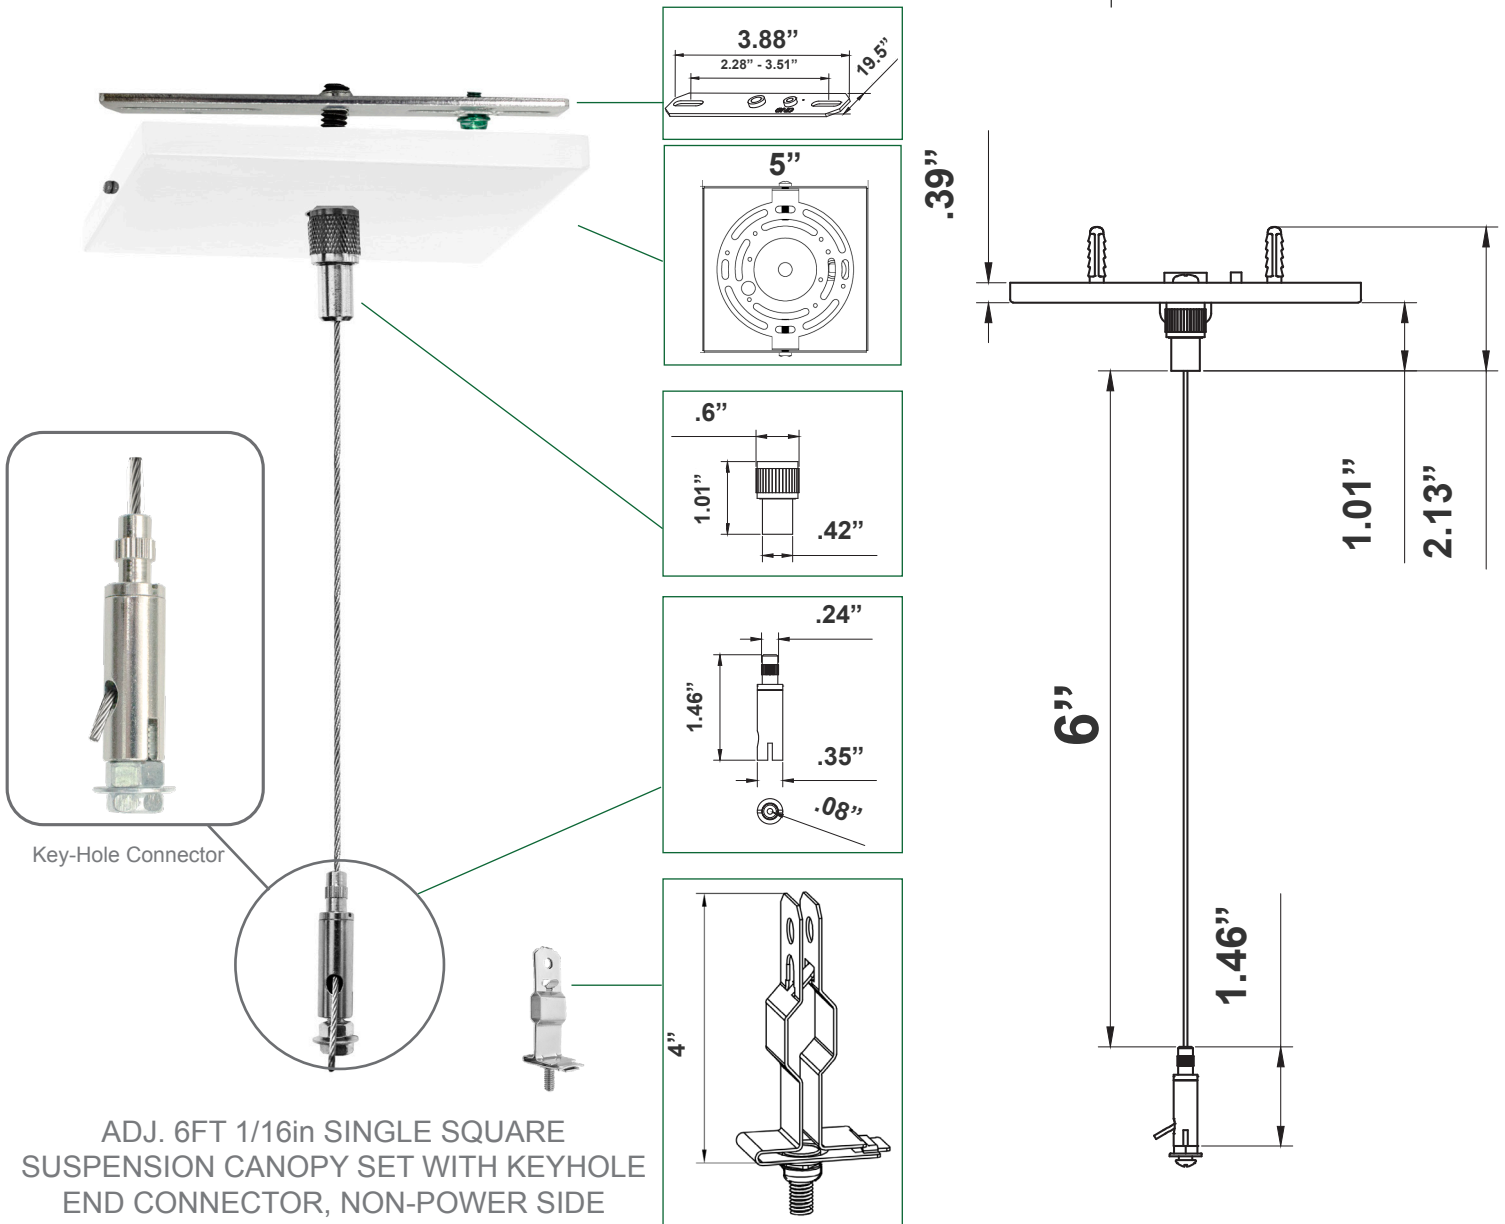

Mechanical:

- Adjustable Steel Aircraft Cable, 6FT Long Max.
- 1/16 Dia. Aircraft Cable
- Zinc-Plated Steel Connectors
- Steel Canopy, White Powder Coated
- Max Load: 70 Lbs.
- Fits on a Standard 3" or 4" Junction Boxes.
- Fits on T-Bar Ceilings
- Steel T-bar Clip Included
- White Plastic Cable Bushing Included

WESTGATE

Phone: (877) 805-2252 | Fax: (877) 805-2252
www.westgatemfg.com

Related Models:

SCL-CSQ1P-6FT-NC

Accessories & Replacement Parts:

SCL-6FT-SJTW18/5

WHITE 6 FT. CORD, SJTW 18 AWG
5-CONDUCT (WH/BK/GN/PU/GY)

SCL-6FT-SJTW18/6

WHITE 6 FT. CORD, SJTW 18 AWG
6-CONDUCT (WH/BK/GN/PU/GY +
RED FOR EMERGENCY)

SCL-12FT-SJTW18/5

WHITE 12 FT. CORD, SJTW 18 AWG
5-CONDUCT (WH/BK/GN/PU/GY)

SCL-12FT-SJTW18/6

WHITE 12 FT. CORD, SJTW 18 AWG
6-CONDUCT (WH/BK/GN/PU/GY +
RED FOR EMERGENCY)

SCL-100FT-SJTW18/5

WHITE 100 FT. CORD, SJTW 18 AWG
5-CONDUCT (WH/BK/GN/PU/GY)

SCL-100FT-SJTW18/6

WHITE 100 FT. CORD, SJTW 18 AWG
6-CONDUCT (WH/BK/GN/PU/GY +
RED FOR EMERGENCY)

SCL-ASC-50FT

1/16IN 50FT ROLL STEEL AIRCRAFT
SUSPENSION CABLE