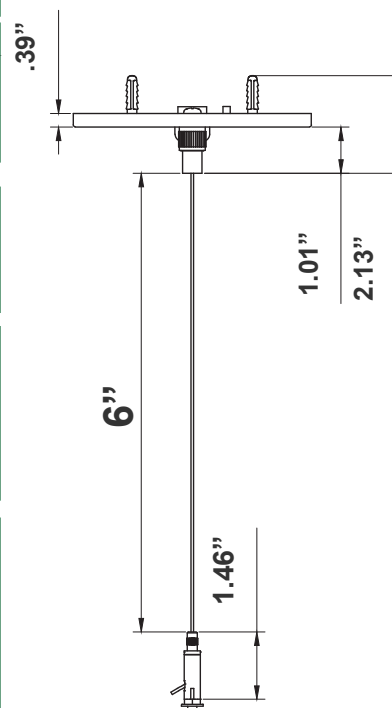

SCL SERIES

SCL-CSK-6FT

ADJ. 6FT 1/16in SUSPENSION CANOPY COMPLETE KIT FOR BOTH SIDES WITH KEYHOLE END CONNECTORS

Customer Name: _____

Project Name: _____

Note: _____

Type: _____

Key-Hole Connector

ADJ. 6FT 1/16in SINGLE SUSPENSION CANOPY SET WITH KEYHOLE END CONNECTOR, NON-POWER SIDE

Key Connector

ADJ. 6FT 1/16in SINGLE SUSPENSION CANOPY SET WITH KEYHOLE END CONNECTOR, POWER SIDE WITH SJTW18/5 WHITE CORD

Mechanical:

- Adjustable Steel Aircraft Cable, 6FT Long Max.
- 1/16 Dia. Aircraft Cable
- Zinc-Plated Steel Connectors
- Steel Canopy, White Powder Coated
- Max Load: 70 Lbs.
- Fits on a Standard 3" or 4" Junction Boxes.
- Fits on T-Bar Ceilings
- Steel T-bar Clip Included
- White Plastic Cable Bushing Included
- White 6 FT. Cord, SJTW 18 AWG 5-CONDUCT (WH/BK/GN/PU/GY)

Accessories & Replacement Parts:

SCL-6FT-SJTW18/5
WHITE 6 FT. CORD, SJTW 18 AWG
5-CONDUCT (WH/BK/GN/PU/GY)

SCL-6FT-SJTW18/6
WHITE 6 FT. CORD, SJTW 18 AWG
6-CONDUCT (WH/BK/GN/PU/GY +
RED FOR EMERGENCY)

SCL-12FT-SJTW18/5
WHITE 12 FT. CORD, SJTW 18 AWG
5-CONDUCT (WH/BK/GN/PU/GY)