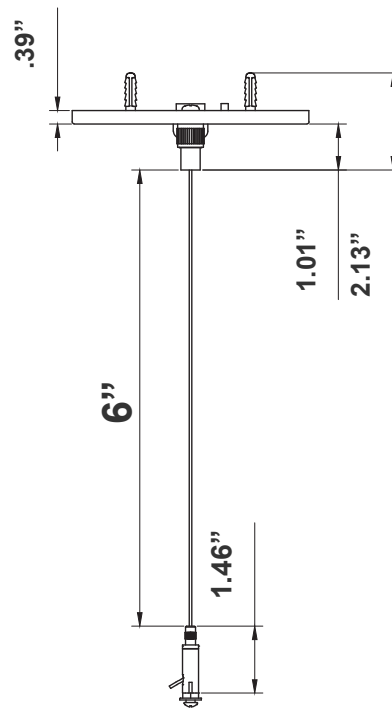

SCL SERIES

SCL-CSK-6FT

ADJ. 6FT 1/16in SUSPENSION CANOPY COMPLETE KIT FOR BOTH SIDES WITH KEYHOLE END CONNECTORS

Customer Name: _____

Project Name: _____

Note: _____

Type: _____

Key-Hole Connector

ADJ. 6FT 1/16in SINGLE SUSPENSION CANOPY SET WITH KEYHOLE END CONNECTOR, NON-POWER SIDE

Key Connector

ADJ. 6FT 1/16in SINGLE SUSPENSION CANOPY SET WITH KEYHOLE END CONNECTOR, POWER SIDE WITH SJTW18/5 WHITE CORD

Mechanical:

- Adjustable Steel Aircraft Cable, 6FT Long Max.
- 1/16 Dia. Aircraft Cable
- Zinc-Plated Steel Connectors
- Steel Canopy, White Powder Coated
- Max Load: 70 Lbs.
- Fits on a Standard 3" or 4" Junction Boxes.
- Fits on T-Bar Ceilings
- Steel T-bar Clip Included
- White Plastic Cable Bushing Included
- White 6 FT. Cord, SJTW 18 AWG 5-CONDUCT (WH/BK/GN/PU/GY)

Accessories & Replacement Parts:

SCL-6FT-SJTW18/5
WHITE 6 FT. CORD, SJTW 18 AWG
5-CONDUCT (WH/BK/GN/PU/GY)

SCL-6FT-SJTW18/6
WHITE 6 FT. CORD, SJTW 18 AWG
6-CONDUCT (WH/BK/GN/PU/GY +
RED FOR EMERGENCY)

SCL-12FT-SJTW18/5
WHITE 12 FT. CORD, SJTW 18 AWG
5-CONDUCT (WH/BK/GN/PU/GY)