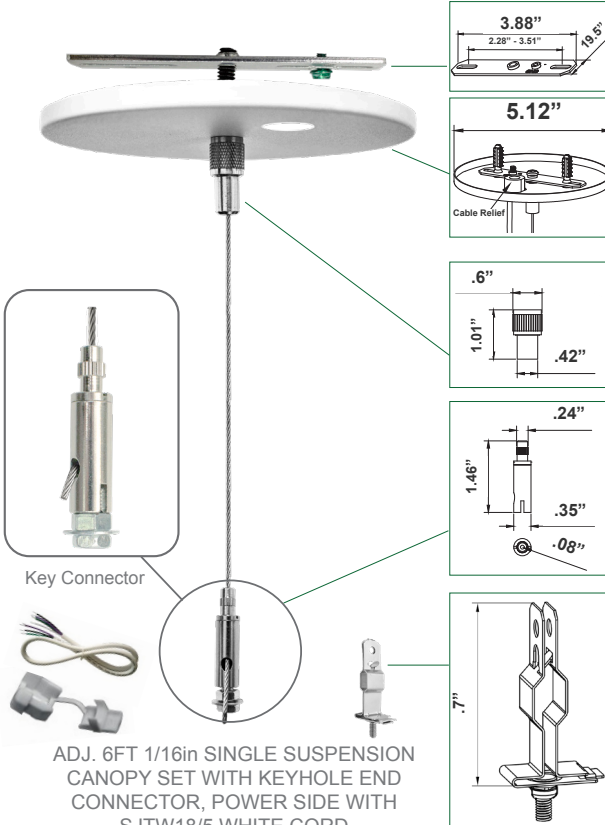

SCL SERIES

SCL-CSK-6FT

ADJ. 6FT 1/16in SUSPENSION CANOPY COMPLETE KIT FOR BOTH SIDES WITH KEYHOLE END CONNECTORS

Customer Name: _____

Project Name: _____

Note: _____

Type: _____

Key-Hole Connector

ADJ. 6FT 1/16in SINGLE SUSPENSION CANOPY SET WITH KEYHOLE END CONNECTOR, NON-POWER SIDE

Key Connector

ADJ. 6FT 1/16in SINGLE SUSPENSION CANOPY SET WITH KEYHOLE END CONNECTOR, POWER SIDE WITH SJTW18/5 WHITE CORD

Mechanical:

- Adjustable Steel Aircraft Cable, 6FT Long Max.
- 1/16 Dia. Aircraft Cable
- Zinc-Plated Steel Connectors
- Steel Canopy, White Powder Coated
- Max Load: 70 Lbs.
- Fits on a Standard 3" or 4" Junction Boxes.
- Fits on T-Bar Ceilings
- Steel T-bar Clip Included
- White Plastic Cable Bushing Included
- White 6 FT. Cord, SJTW 18 AWG 5-CONDUCT (WH/BK/GN/PU/GY)

Accessories & Replacement Parts:

SCL-6FT-SJTW18/5
WHITE 6 FT. CORD, SJTW 18 AWG
5-CONDUCT (WH/BK/GN/PU/GY)

SCL-6FT-SJTW18/6
WHITE 6 FT. CORD, SJTW 18 AWG
6-CONDUCT (WH/BK/GN/PU/GY +
RED FOR EMERGENCY)

SCL-12FT-SJTW18/5
WHITE 12 FT. CORD, SJTW 18 AWG
5-CONDUCT (WH/BK/GN/PU/GY)