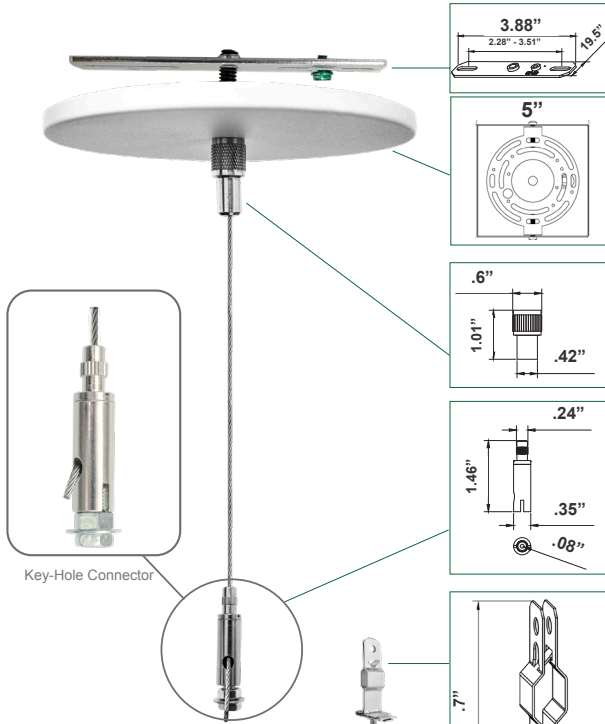

SCL SERIES

SCL-CSK-6FT

ADJ. 6FT 1/16in SUSPENSION CANOPY COMPLETE KIT FOR BOTH SIDES WITH KEYHOLE END CONNECTORS

Customer Name: _____

Project Name: _____

Note: _____

Type: _____

Key-Hole Connector

ADJ. 6FT 1/16in SINGLE SUSPENSION CANOPY SET WITH KEYHOLE END CONNECTOR, NON-POWER SIDE

Key Connector

ADJ. 6FT 1/16in SINGLE SUSPENSION CANOPY SET WITH KEYHOLE END CONNECTOR, POWER SIDE WITH SJTW18/5 WHITE CORD

Mechanical:

- Adjustable Steel Aircraft Cable, 6FT Long Max.
- 1/16 Dia. Aircraft Cable
- Zinc-Plated Steel Connectors
- Steel Canopy, White Powder Coated
- Max Load: 70 Lbs.
- Fits on a Standard 3" or 4" Junction Boxes.
- Fits on T-Bar Ceilings
- Steel T-bar Clip Included
- White Plastic Cable Bushing Included
- White 6 FT. Cord, SJTW 18 AWG 5-CONDUCT (WH/BK/GN/PU/GY)

Accessories & Replacement Parts:

SCL-6FT-SJTW18/5
WHITE 6 FT. CORD, SJTW 18 AWG
5-CONDUCT (WH/BK/GN/PU/GY)

SCL-6FT-SJTW18/6
WHITE 6 FT. CORD, SJTW 18 AWG
6-CONDUCT (WH/BK/GN/PU/GY +
RED FOR EMERGENCY)

SCL-12FT-SJTW18/5
WHITE 12 FT. CORD, SJTW 18 AWG
5-CONDUCT (WH/BK/GN/PU/GY)