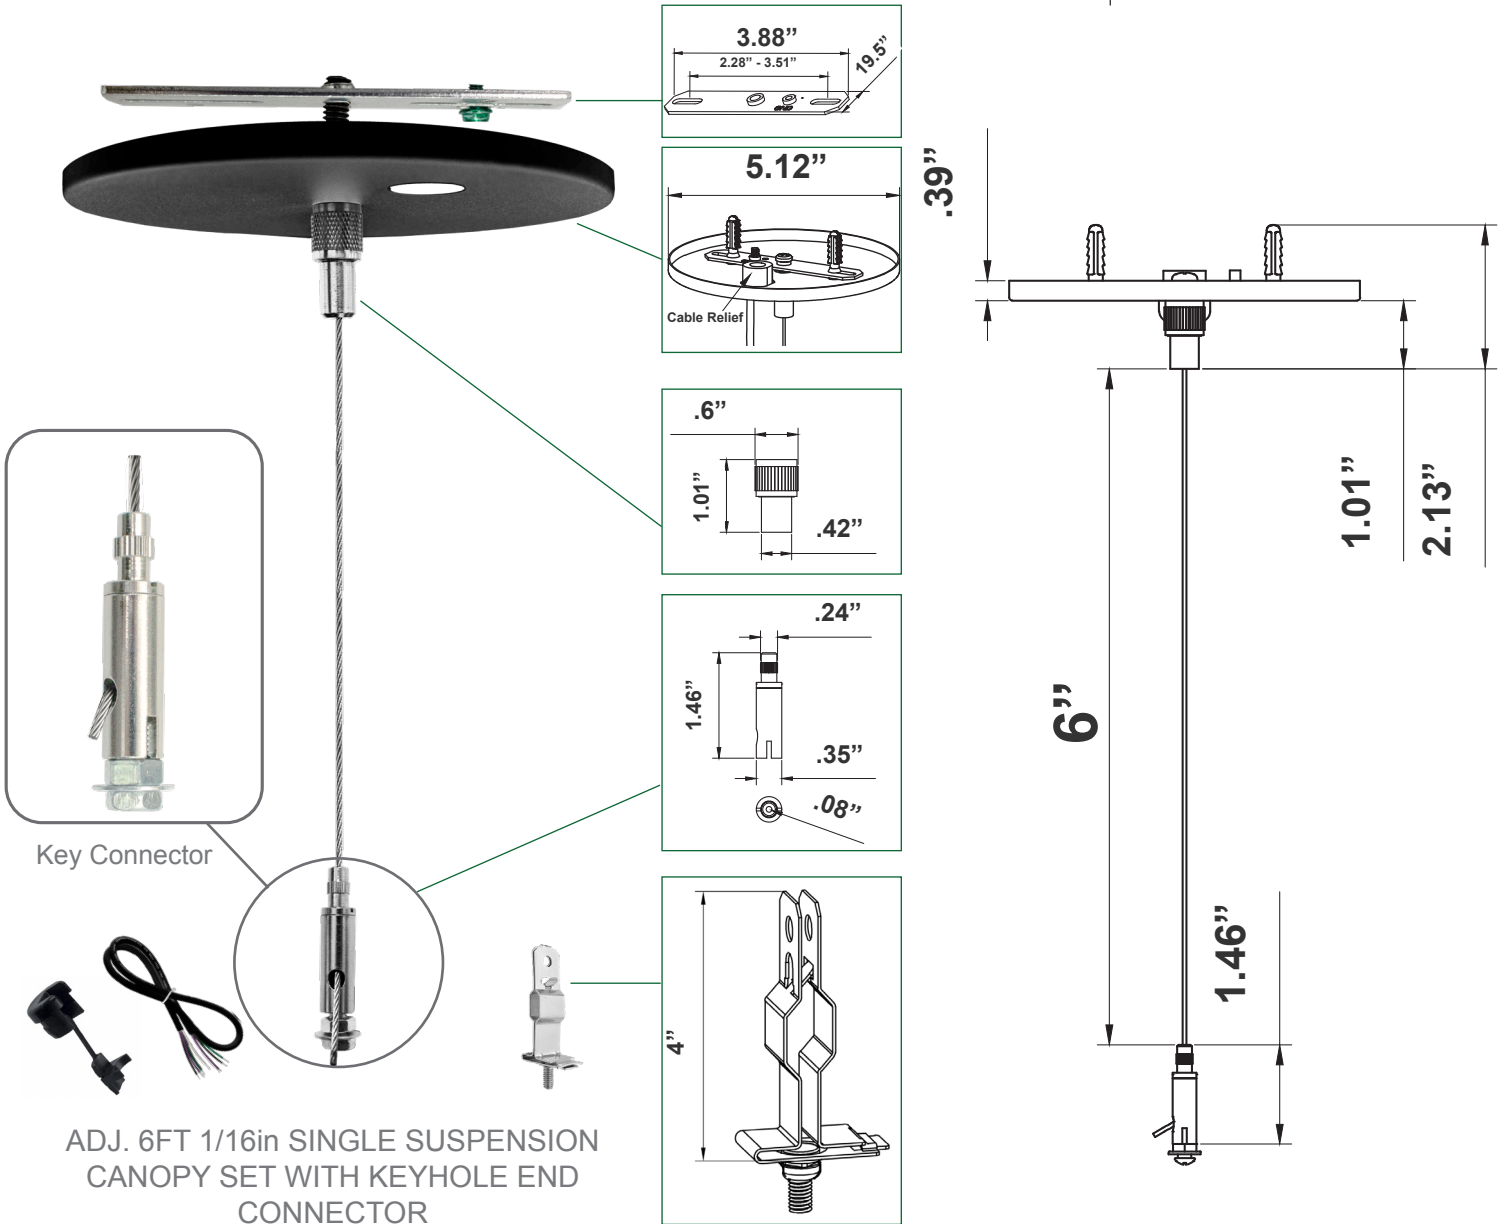

## Mechanical:

- Adjustable Steel Aircraft Cable, 6FT Long Max.
- 1/16 Dia. Aircraft Cable
- Zinc-Plated Steel Connectors
- Steel Canopy, White Powder Coated
- Max Load: 70 Lbs.
- Fits on a Standard 3" or 4" Junction Boxes.
- Fits on T-Bar Ceilings
- Steel T-bar Clip Included
- Black Plastic Cable Bushing Included
- Black 6 FT. Cord, SJTW 18 AWG 5-CONDUCT ( WH/ BK/GN/PU/GY)

# WESTGATE

Phone: (877) 805-2252 | Fax: (877) 805-2252  
www.westgatemfg.com

**Related Models:**

SCL-CS1-6FT-BK

SCL-CS1P-6FT-NC-BK

**Accessories & Replacement Parts:**

**SCL-6FT-SJTW18/5-BK**  
BLACK 6 FT. CORD, SJTW 18 AWG  
5-CONDUCT ( WH/BK/GN/PU/GY)

**SCL-6FT-SJTW18/6-BK**  
BLACK 6 FT. CORD, SJTW 18 AWG  
6-CONDUCT ( WH/BK/GN/PU/GY +  
RED FOR EMERGENCY)

**SCL-12FT-SJTW18/5-BK**  
BLACK 12 FT. CORD, SJTW 18 AWG  
5-CONDUCT ( WH/BK/GN/PU/GY)

**SCL-12FT-SJTW18/6-BK**  
BLACK 12 FT. CORD, SJTW 18 AWG  
6-CONDUCT ( WH/BK/GN/PU/GY +  
RED FOR EMERGENCY)

**SCL-100FT-SJTW18/5-BK**  
BLACK 100 FT. CORD, SJTW 18 AWG  
5-CONDUCT ( WH/BK/GN/PU/GY)

**SCL-100FT-SJTW18/6-BK**  
BLACK 100 FT. CORD, SJTW 18 AWG  
6-CONDUCT ( WH/BK/GN/PU/GY +  
RED FOR EMERGENCY)