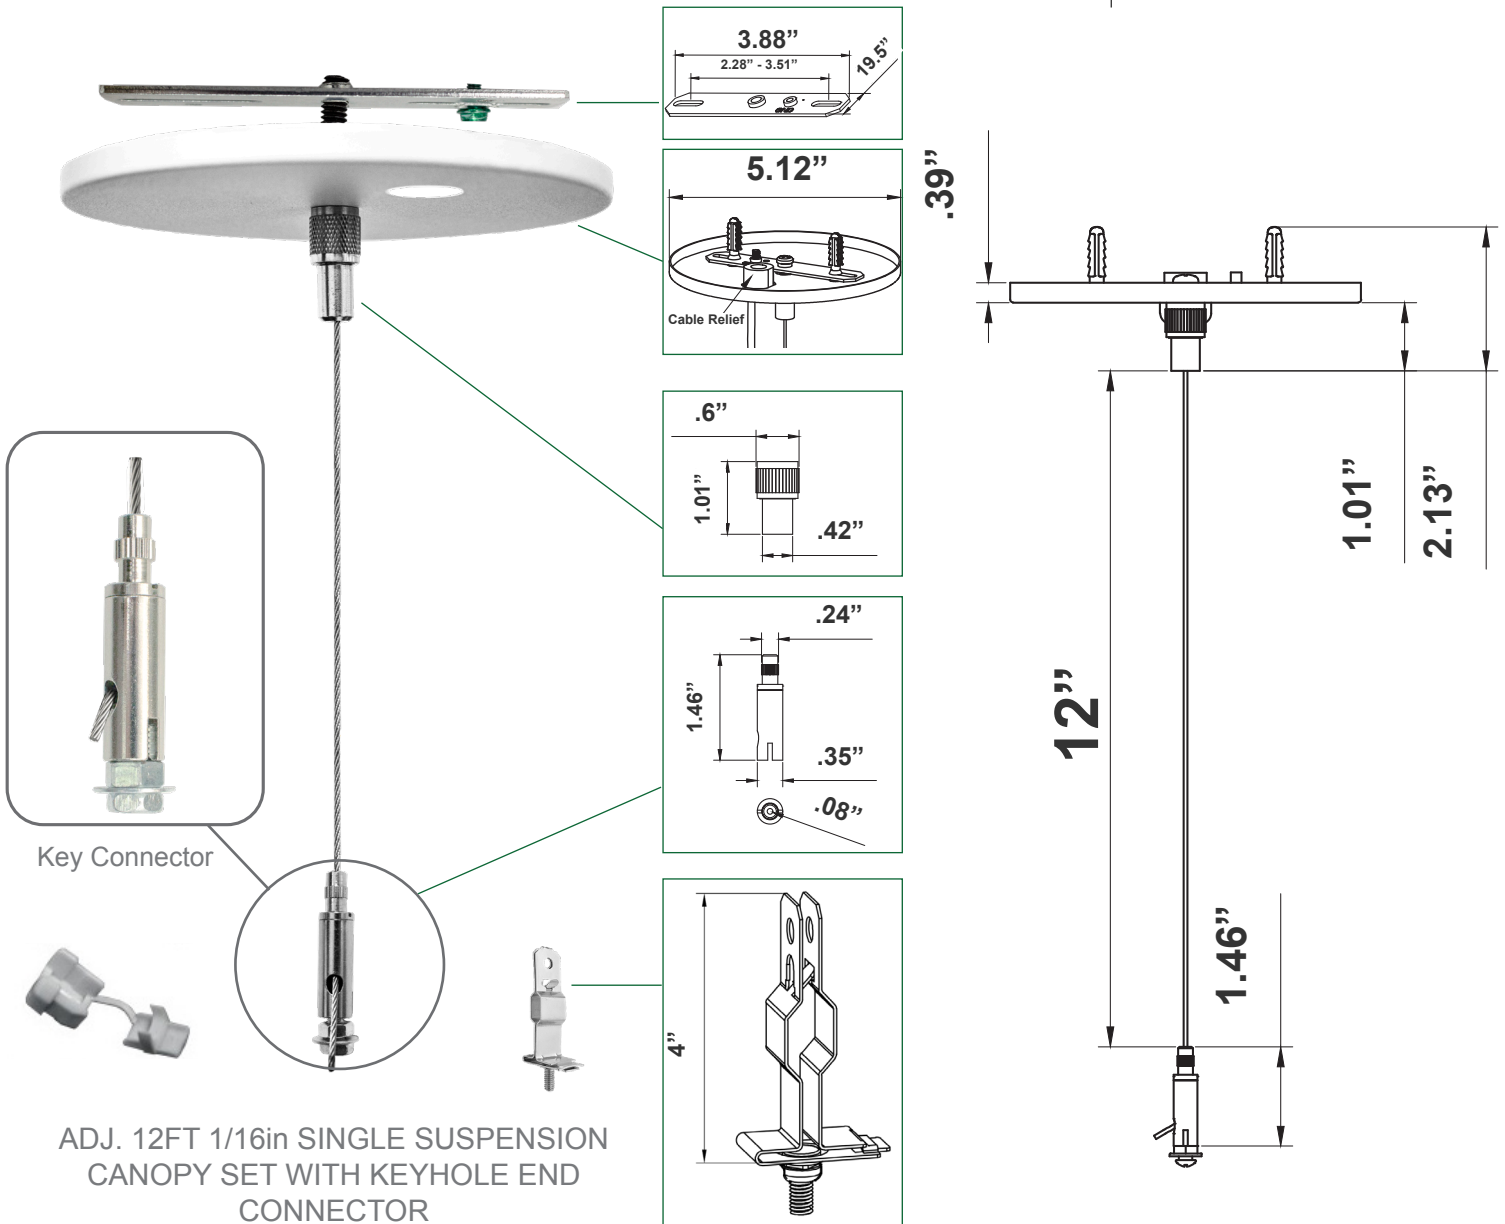

# SCL SERIES

SCL-CS1P-12FT-NC

## Mechanical:

- Adjustable Steel Aircraft Cable, 12FT Long Max.
- 1/16 Dia. Aircraft Cable
- Zinc-Plated Steel Connectors
- Steel Canopy, White Powder Coated
- Max Load: 70 Lbs.
- Fits on a Standard 3" or 4" Junction Boxes.
- Fits on T-Bar Ceilings
- Steel T-bar Clip Included
- White Plastic Cable Bushing Included

## Accessories & Replacement Parts:

**SCL-12FT-SJTW18/5**  
WHITE 12 FT. CORD, SJTW 18 AWG  
5-CONDUCT ( WH/BK/GN/PU/GY)

**SCL-12FT-SJTW18/6**  
WHITE 12 FT. CORD, SJTW 18 AWG  
6-CONDUCT ( WH/BK/GN/PU/GY +  
RED FOR EMERGENCY)