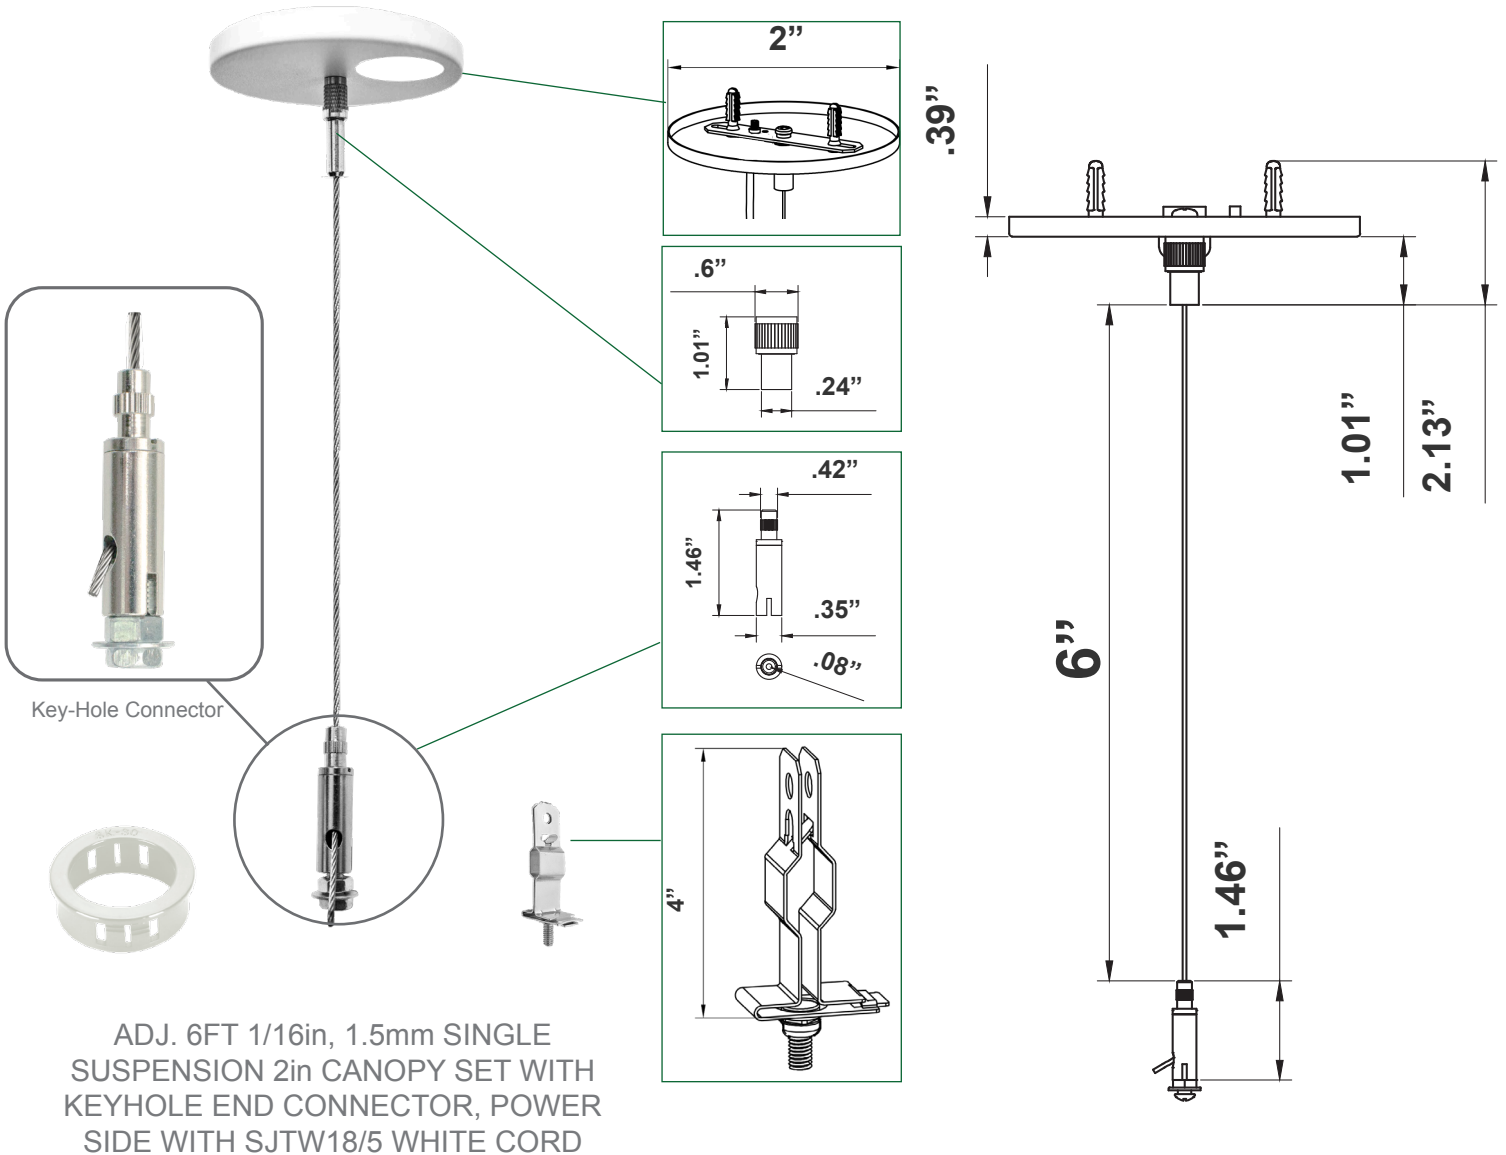

Mechanical:

- Adjustable Steel Aircraft Cable, 6FT Long Max.
- 1/16 Dia. Aircraft Cable
- Zinc-Plated Steel Connectors
- Steel Canopy, White Powder Coated
- Max Load: 70 Lbs.
- Fits on T-Bar Ceilings
- Steel T-bar Clip Included

WESTGATE

Phone: (877) 805-2252 | Fax: (877) 805-2252
www.westgatemfg.com

Related Models:

SCL-CS1M-6FT

Accessories & Replacement Parts:

SCL-6FT-SJTW18/5
WHITE 6 FT. CORD, SJTW 18 AWG
5-CONDUCT (WH/BK/GN/PU/GY)

SCL-6FT-SJTW18/6
WHITE 6 FT. CORD, SJTW 18 AWG
6-CONDUCT (WH/BK/GN/PU/GY +
RED FOR EMERGENCY)

SCL-12FT-SJTW18/5
WHITE 12 FT. CORD, SJTW 18 AWG
5-CONDUCT (WH/BK/GN/PU/GY)

SCL-12FT-SJTW18/6
WHITE 12 FT. CORD, SJTW 18 AWG
6-CONDUCT (WH/BK/GN/PU/GY +
RED FOR EMERGENCY)

SCL-100FT-SJTW18/5
WHITE 100 FT. CORD, SJTW 18 AWG
5-CONDUCT (WH/BK/GN/PU/GY)

SCL-100FT-SJTW18/6
WHITE 100 FT. CORD, SJTW 18 AWG
6-CONDUCT (WH/BK/GN/PU/GY +
RED FOR EMERGENCY)

SCL-ASC-50FT
1/16IN 50FT ROLL STEEL AIRCRAFT
SUSPENSION CABLE