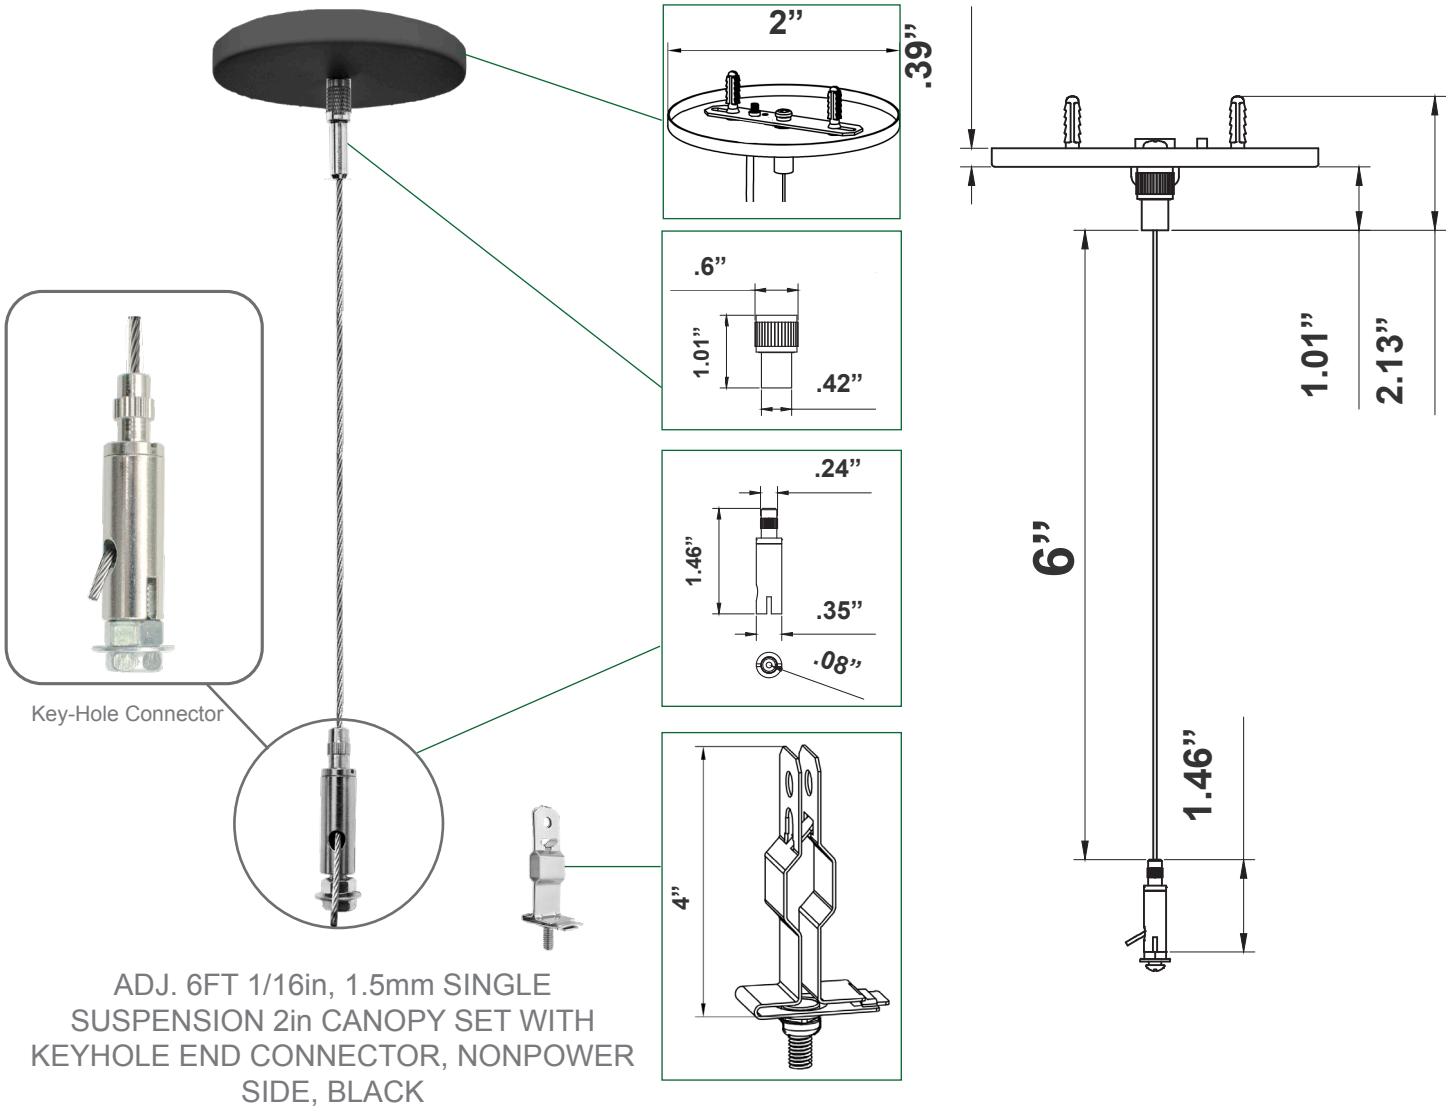

SCL SERIES

SCL-CS1M-6FT-BK

WESTGATE
THE FUTURE IS HERE...AND IT'S QUITE BRIGHT!

Customer Name: _____

Project Name: _____

Note: _____

Type: _____

Mechanical:

- Adjustable Steel Aircraft Cable, 6FT Long Max.
- 1/16 Dia. Aircraft Cable
- Zinc-Plated Steel Connectors
- Steel Canopy, Black Powder Coated
- Max Load: 70 Lbs.
- Fits on T-Bar Ceilings
- Steel T-bar Clip Included

WESTGATE

Phone: (877) 805-2252 | Fax: (877) 805-2252
www.westgatemfg.com