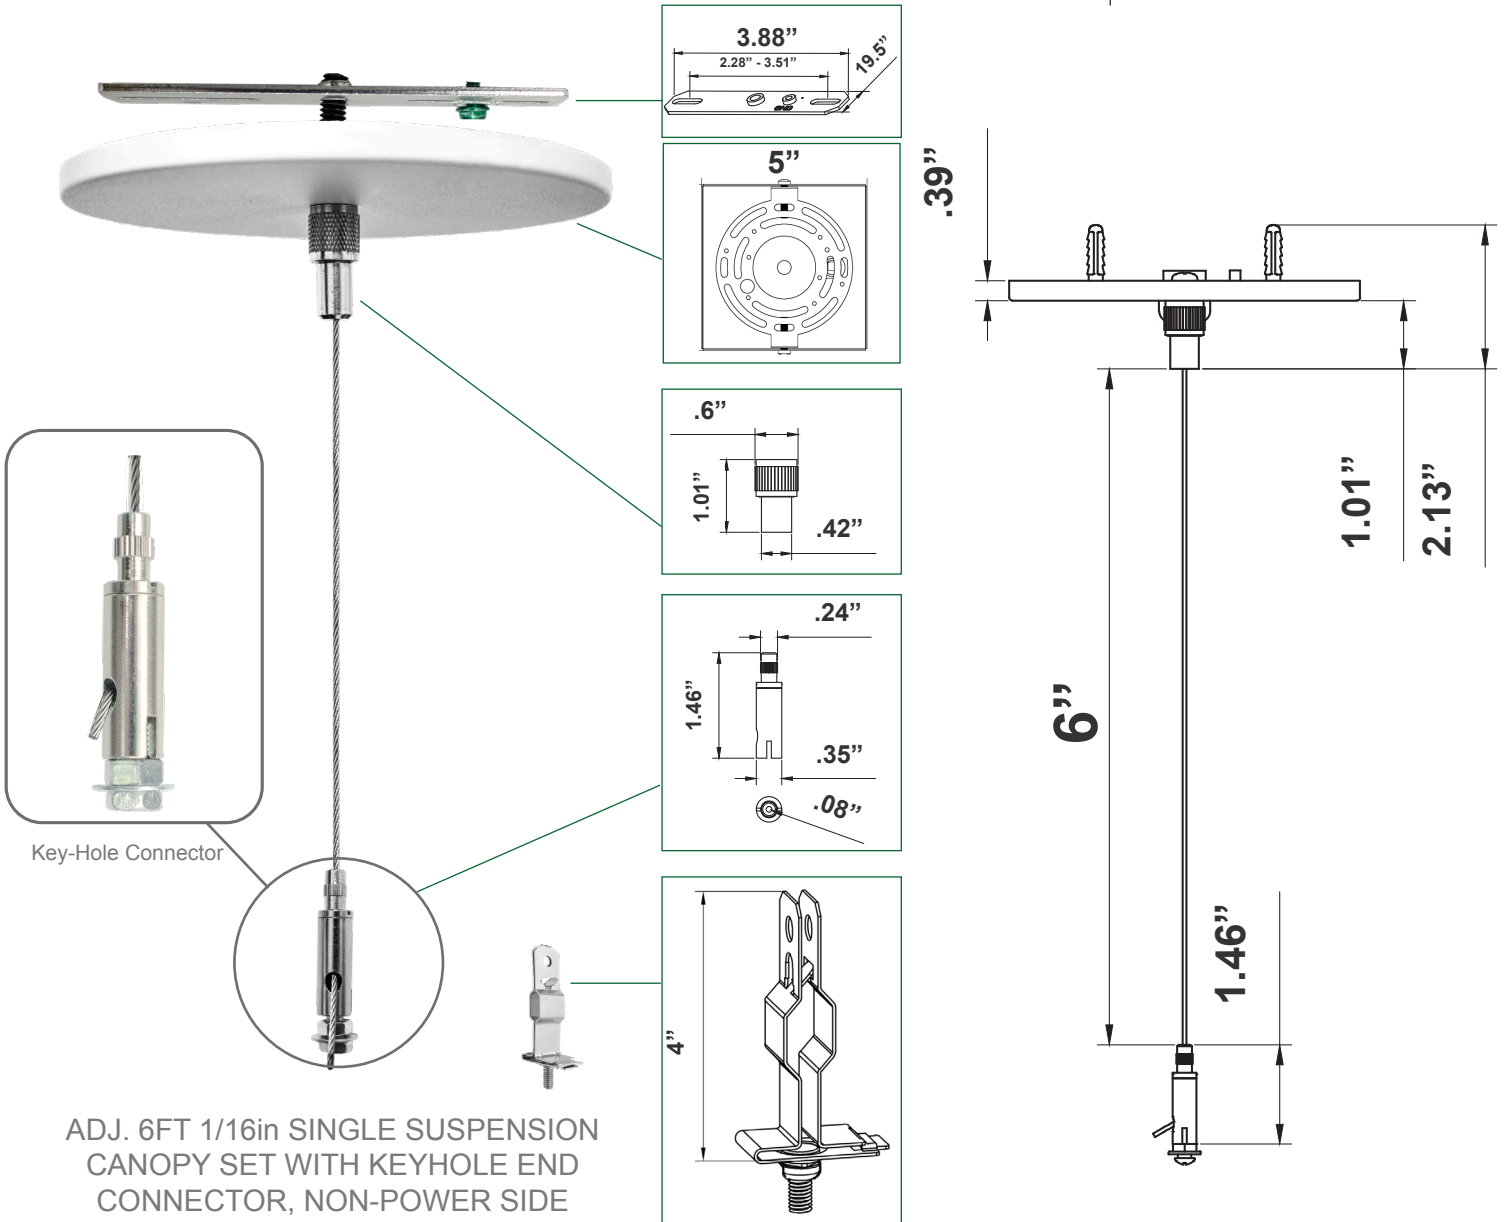

SCL SERIES

SCL-CS1-6FT

WESTGATE
THE FUTURE IS HERE...AND IT'S QUITE BRIGHT!

Customer Name: _____

Project Name: _____

Note: _____

Type: _____

Mechanical:

- Adjustable Steel Aircraft Cable, 6FT Long Max.
- 1/16 Dia. Aircraft Cable
- Zinc-Plated Steel Connectors
- Steel Canopy, White Powder Coated
- Max Load: 70 Lbs.
- Fits on a Standard 3" or 4" Junction Boxes.
- Fits on T-Bar Ceilings
- Steel T-bar Clip Included

WESTGATE

Phone: (877) 805-2252 | Fax: (877) 805-2252
www.westgatemfg.com