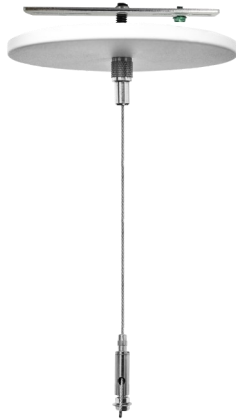

JOB NAME: _____

DATE: _____

TYPE: _____

SCL-CS1-6FT

SUSPENSION CABLE ACCESSORY

- Adjustable 6FT 1/16 in single suspension canopy with keyhole end connector, non-power side
- Max Load: 70 lbs.
- Material: Steel