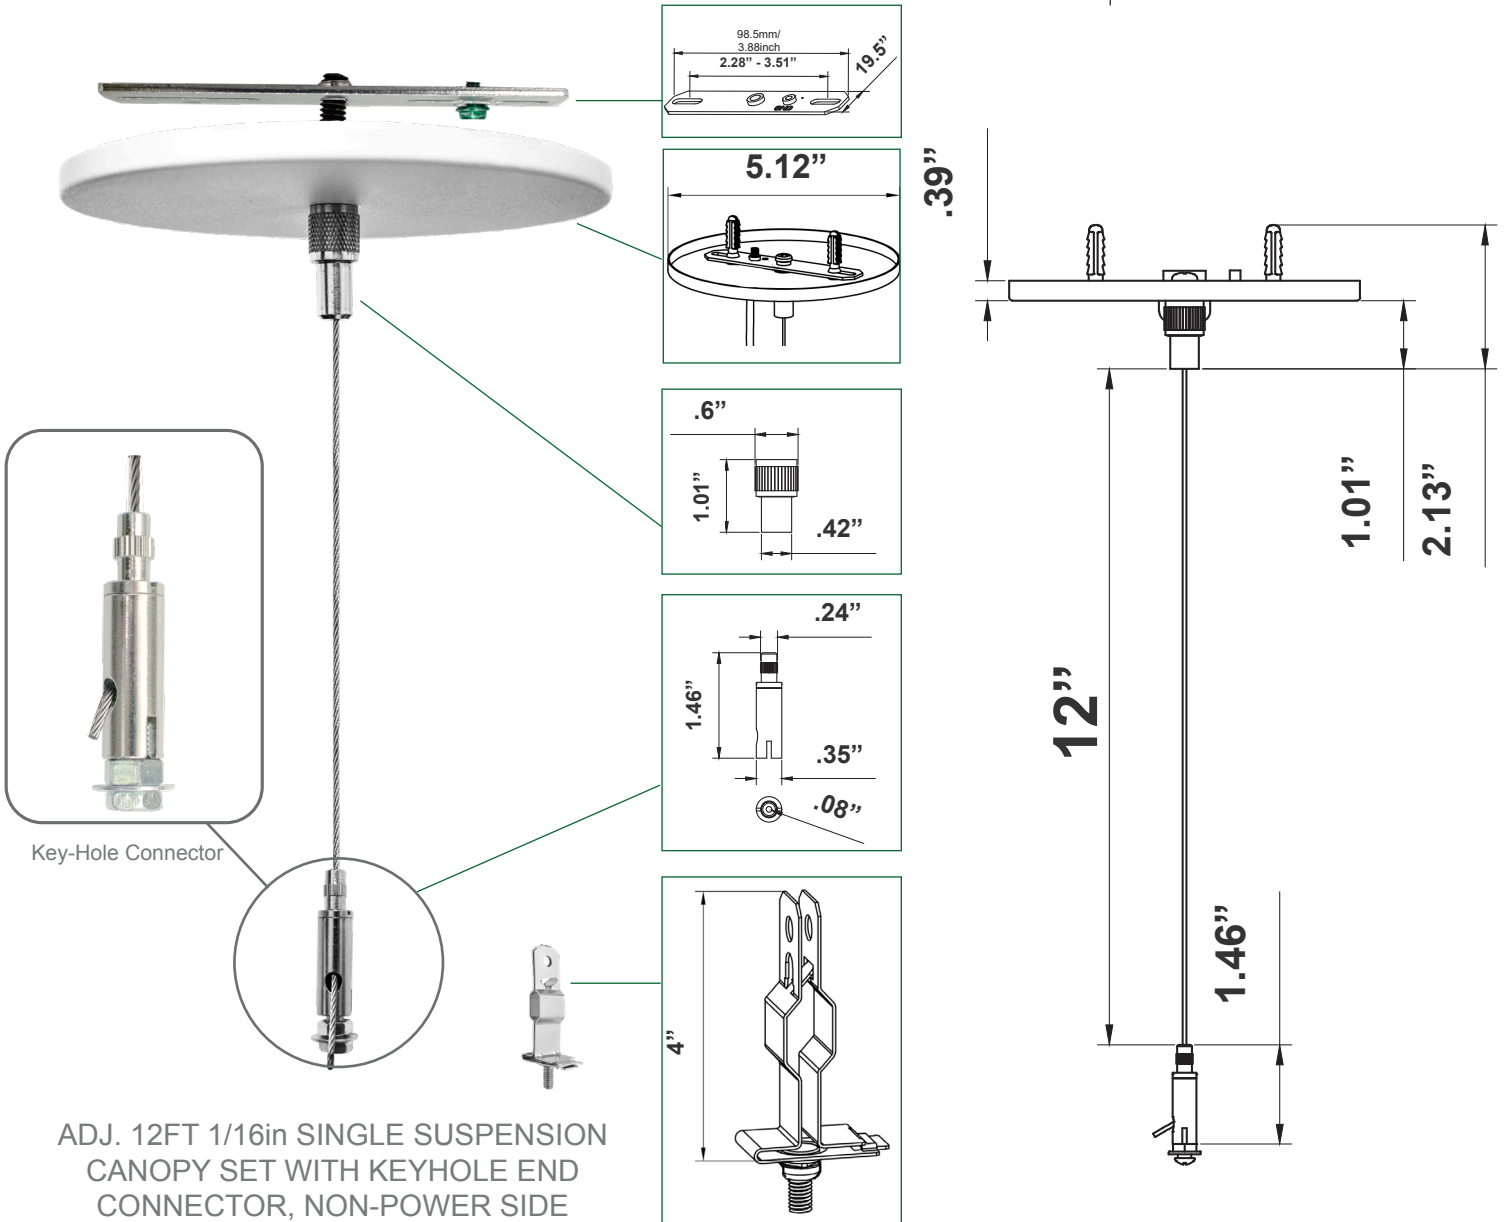

## Mechanical:

- Adjustable Steel Aircraft Cable, 12FT Long Max.
- 1/16 Dia. Aircraft Cable
- Zinc-Plated Steel Connectors
- Steel Canopy, White Powder Coated
- Max Load: 70 Lbs.
- Fits on a Standard 3" or 4" Junction Boxes.
- Fits on T-Bar Ceilings
- Steel T-bar Clip Included

# WESTGATE

Phone: (877) 805-2252 | Fax: (877) 805-2252  
www.westgatemfg.com

**Related Models:**

SCL-CS1P-12FT-NC

**Accessories & Replacement Parts:**

**SCL-12FT-SJTW18/5**  
WHITE 12 FT. CORD, SJTW 18 AWG  
5-CONDUCT ( WH/BK/GN/PU/GY)

**SCL-12FT-SJTW18/6**  
WHITE 12 FT. CORD, SJTW 18 AWG  
6-CONDUCT ( WH/BK/GN/PU/GY +  
RED FOR EMERGENCY)

**SCL-100FT-SJTW18/5**  
WHITE 100 FT. CORD, SJTW 18 AWG  
5-CONDUCT ( WH/BK/GN/PU/GY)

**SCL-100FT-SJTW18/6**  
WHITE 100 FT. CORD, SJTW 18 AWG  
6-CONDUCT ( WH/BK/GN/PU/GY +  
RED FOR EMERGENCY)