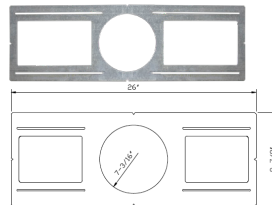

Model **Baffle** **Color Temp.**

RSLC8 - BF - MCT5

Accessories:

Blank = No Option For Accessories

RSL8-RI = 8" Round Rough-in Plate, 26" Long

RSL8-GR = GOOF RING FOR 8in LIGHTS WITH BUTTERFLY WINGS

ACCESSORIES: