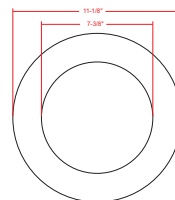

Model **Baffle** **Color Temp.**

RSLC8 - BF - MCT5

Accessories:

Blank = No Option For Accessories

RSL8-RI = 8" Round Rough-in Plate, 26" Long

RSL8-GR = GOOF RING FOR 8in LIGHTS WITH BUTTERFLY WINGS

ACCESSORIES:

RSL8-RI
26" x 9 7/8"

RSL8-GR
11 1/8"