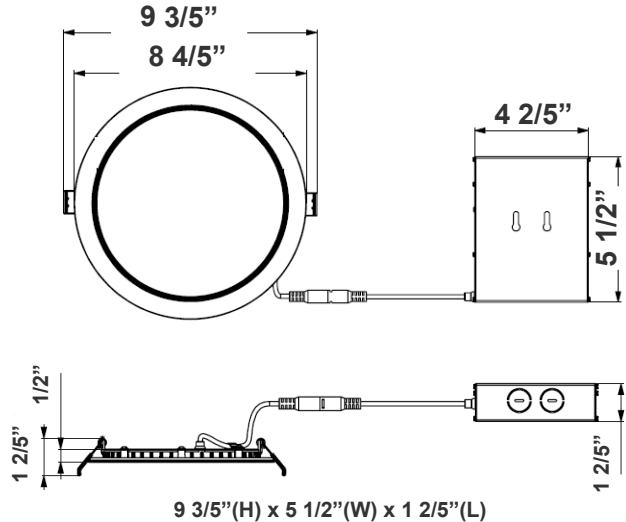

RSLC8-BF-MCT5

MCT5 Multi Color Temperature (Selectable)

Customer Name: _____

Project Name: _____

Note: _____

Type: _____

Selection:

This is a 8" LED Commercial Slim Recessed Regressed Baffle Lights which are Ideal for New as Well as Old Residential and Commercial Constructions.

Features

- Optics: White Translucent Acrylic
- Die-Cast Aluminum With Powder Coat Finish
- MCT5: Multi Color Temperature (Selectable)
- Junction Box Included With Fixture
- 7-Year Warranty

Technical Specifications

Electrical:

- Voltage: 120-277V
- Wattage: 24W
- Power Factor: >0.9
- Efficacy: 79 LPW

Mechanical:

- Die-Cast Aluminum With White Powder Coat Finish
- Junction Box Included With Fixture
- Junction Box thickness: 1-3/8"
- Cut-out Hole Diameter: 8-3/8"
- 24" DC cord from driver box to fixture
- Operating Temperature: -4°F to 104°F
- Recessed Mounting
- 5-Year Warranty
- Suitable for Wet location

Lighting:

- MCT5: Multi Color Temperature (Selectable)
- Dimming: 0-10V Dimmable
- Optics: White Translucent Acrylic
- Total Lumens: 1900LM
- Color Temperatures: 2700K/3000K/3500K/4000K/5000K
- Color Rendering Index: CRI ≥ 90
- Rated life: 50,000 Hrs
- Beam Angle: 110°

Applications:

- New as well as Old Residential
- Commercial Constructions

Other Models:

- 12W | 900LM | RSLC6-BF-MCT5