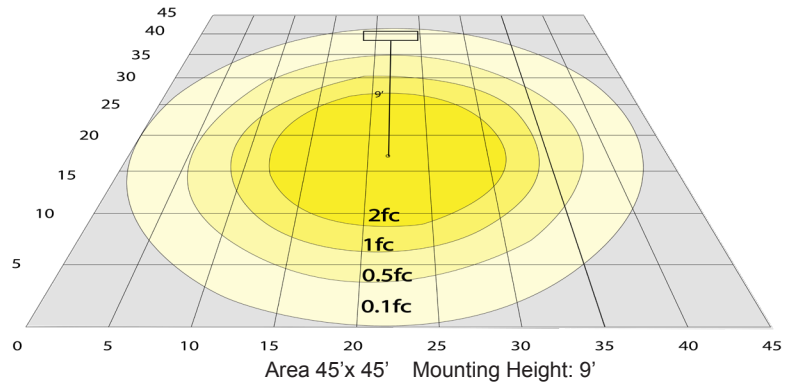

Applications:

- New as well as Old Residential
- Commercial Constructions

Other Models:

- 12W | 900LM | RSLC6-BF-MCT5

Photometrics: RSLC8-BF-MCT5

BUG Rating: B1-U2-G1

Other Views:

Side View