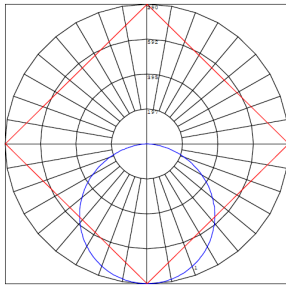

Applications:

- New as well as Old Residential
- Commercial Constructions

Other Models:

- 12W | 900LM | RSLC6-BF-MCT5

Photometrics: RSLC8-BF-MCT5

BUG Rating: B1-U2-G1

Other Views:

Side View