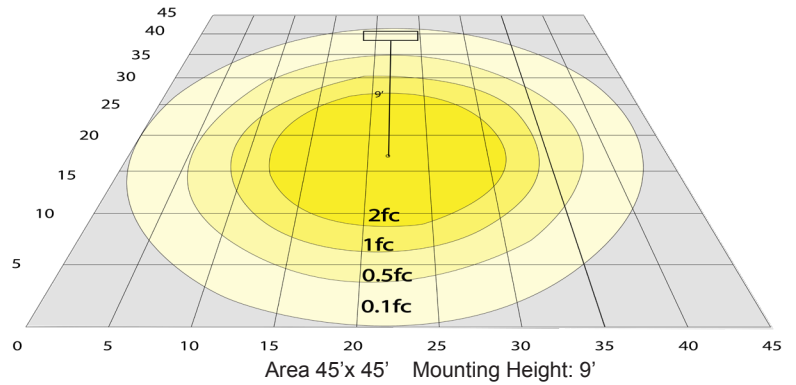

WG-Z9-Z9-Z2Z

Photometrics: RSLC8-BF

BUG Rating: B1-U2-G1

Other Views:

Side View

Front View

Back View

Performance Table: RSLC8-BF