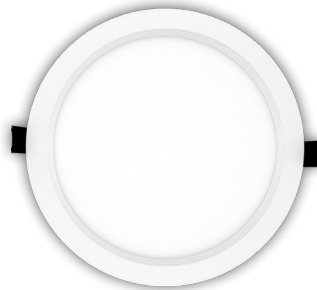

Selection:

This is a 8" LED Commercial Slim Recessed Regressed Baffle Lights which are Ideal for New as Well as Old Residential and Commercial Constructions.

Features

- Optics: White Translucent Acrylic
- Die-Cast Aluminum With Powder Coat Finish
- Junction Box Included With Fixture
- 7-Year Warranty

Lighting:

- Dimming: 0-10V Dimmable
- Optics: White Translucent Acrylic
- Total Lumens: 1900LM
- Color Temperatures: 3000K/ 4000K/ 5000K
- Color Rendering Index: CRI ≥ 90
- Rated life: 50,000 Hrs
- Beam Angle: 110°

WG-Z9-Z9-Z2Z

Photometrics: RSLC8-BF

BUG Rating: B1-U2-G1

Other Views:

Side View

Front View

Back View

Performance Table: RSLC8-BF