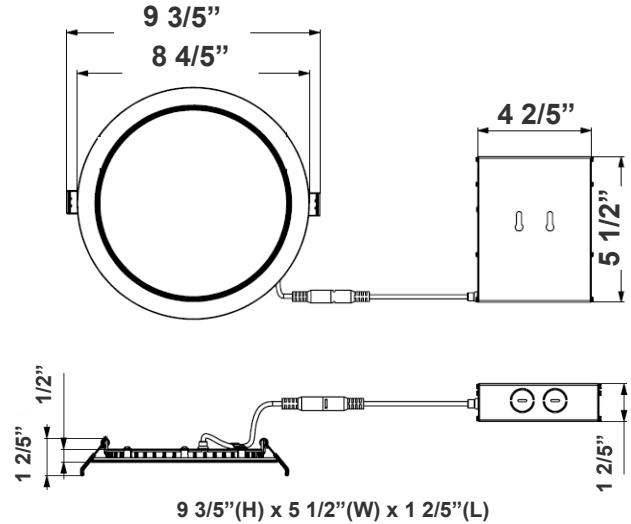

Selection:

This is a 8" LED Commercial Slim Recessed Regressed Baffle Lights which are Ideal for New as Well as Old Residential and Commercial Constructions.