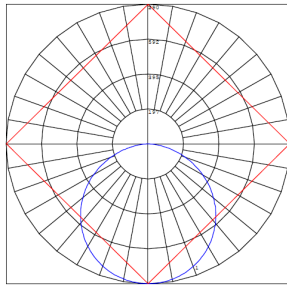

WG-Z9-Z9-Z2Z

Photometrics: RSLC8-BF

BUG Rating: B1-U2-G1

Other Views:

Side View

Front View

Back View

Performance Table: RSLC8-BF