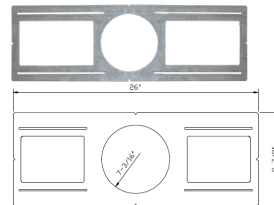

ACCESSORIES:

RSL8-RI
26" x 9 7/8"

Example:

1. RSLC8-BF-30K
2. RSLC8-BF-30K
   RSL-BF-EXT-6IN

(FOR RSLC8 24W 3000K FIXTURE 120-277V)

(FOR RSLC8 24W 3000K FIXTURE 120-277V)
(RSL-BF 6in DC EXTENSION CORD)