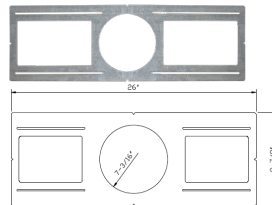

9 3/5" (H) x 5 1/2" (W) x 1 2/5" (L)

Features

- Optics: White Translucent Acrylic
- Die-Cast Aluminum With Powder Coat Finish
- Junction Box Included With Fixture
- 7-Year Warranty

Technical Specifications

Sample Ordering

Model Baffle Color Temp.

RSLC8 - BF -

3000K
4000K
5000K

Accessories:

Blank = No Option For Accessories
 RSL8-RI = 8" Round Rough-in Plate, 26" Long
 RSL-BF-EXT-6IN= RSL-BF 6in DC extension cord
 RSL-BF-EXT-10IN = RSL-BF 10in DC extension cord
 RSL-BF-EXT-20IN= RSL-BF 20in DC extension cord
 RSL8-GR = GOOF RING FOR 8in LIGHTS WITH BUTTERFLY WINGS

ACCESSORIES:

RSL8-RI
26" x 9 7/8"

RSL-BF-EXT-6IN
RSL-BF-EXT-10IN
RSL-BF-EXT-20IN

RSL8-GR
11 1/8"