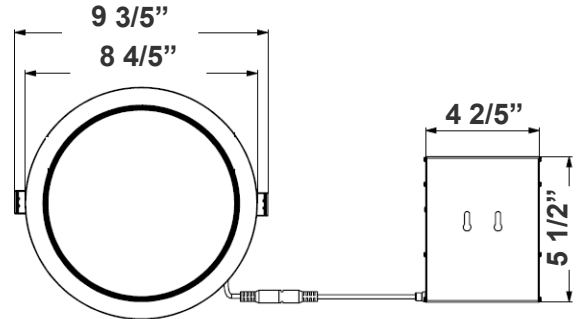

9 3/5" (H) x 5 1/2" (W) x 1 2/5" (L)

Features

- Optics: White Translucent Acrylic
- Die-Cast Aluminum With Powder Coat Finish
- Junction Box Included With Fixture
- 7-Year Warranty

Technical Specifications

Electrical:

- Voltage: 120-277V
- Wattage: 18W
- Power Factor: >0.9
- Efficacy: 80 LPW

Mechanical:

- Die-Cast Aluminum With White Powder Coat Finish
- Junction Box Included With Fixture
- Junction Box thickness: 1-3/8"
- Cut-out Hole Diameter: 7-1/3"
- 24" DC cord from driver box to fixture
- Operating Temperature: -4°F to 104°F
- Recessed Mounting
- 5-Year Warranty
- Suitable for Damp location

ACCESSORIES:

RSL8-RI
26" x 9 7/8"

RSL-BF-EXT-6IN
RSL-BF-EXT-10IN
RSL-BF-EXT-20IN

RSL8-GR
11 1/8"