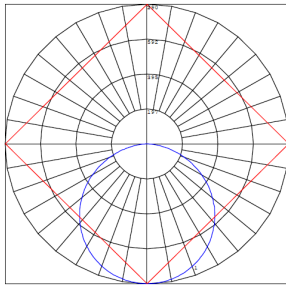

Photometrics: RSLC8-BF

BUG Rating: B1-U2-G1