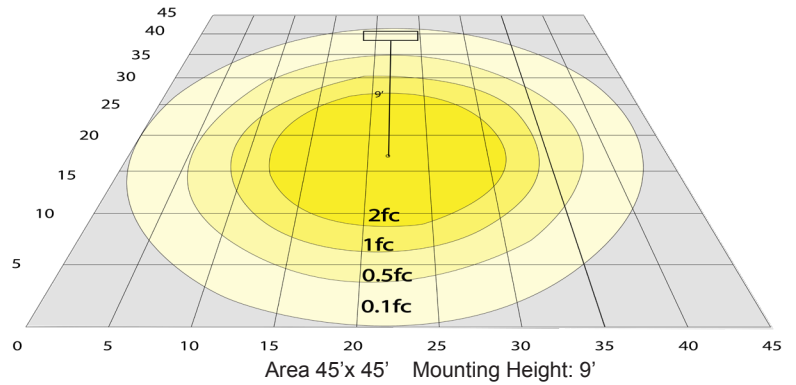

Photometrics: RSLC8-BF

Other Views:

Side View

Performance Table: RSLC8-BF

MODEL NO.	Wattage	Voltage	Lumens	Color Temp.	BUG Rating	LPW
RSLC8-BF-30K RSLC8-BF-40K RSLC8-BF-50K	18W	120~277V	1440LM	3000K 4000K 5000K	B1-U2-G1	75

Sample Ordering

Model   Baffle   Color Temp.

RSLC8   -   BF   -

3000K
4000K
5000K

Accessories:

Blank = No Option For Accessories
RSL8-RI = 8" Round Rough-in Plate, 26" Long
RSL-BF-EXT-6IN= RSL-BF 6in DC extension cord
RSL-BF-EXT-10IN = RSL-BF 10in DC extension cord
RSL-BF-EXT-20IN= RSL-BF 20in DC extension cord
RSL8-GR = GOOF RING FOR 8in LIGHTS WITH BUTTERFLY WINGS

ACCESSORIES: