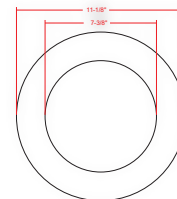

Sample Ordering

Model Baffle Color Temp.

RSLC8 - BF -

3000K
4000K
5000K

Accessories:

Blank = No Option For Accessories
 RSL8-RI = 8" Round Rough-in Plate, 26" Long
 RSL-BF-EXT-6IN= RSL-BF 6in DC extension cord
 RSL-BF-EXT-10IN = RSL-BF 10in DC extension cord
 RSL-BF-EXT-20IN= RSL-BF 20in DC extension cord
 RSL8-GR = GOOF RING FOR 8in LIGHTS WITH BUTTERFLY WINGS

ACCESSORIES:

RSL8-RI
26" x 9 7/8"

RSL-BF-EXT-6IN
RSL-BF-EXT-10IN
RSL-BF-EXT-20IN

RSL8-GR
11 1/8"