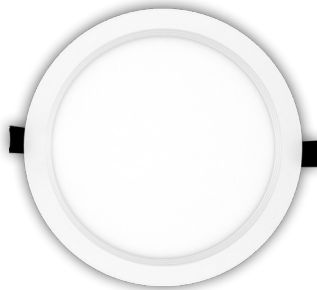

Other Views:

Side View

Front View