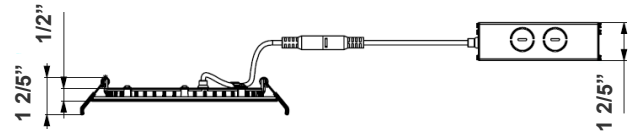

9 3/5" (H) x 5 1/2" (W) x 1 2/5" (L)

Features

- Optics: White Translucent Acrylic
- Die-Cast Aluminum With Powder Coat Finish
- Junction Box Included With Fixture
- 7-Year Warranty

Technical Specifications

Electrical:

- Voltage: 120-277V
- Wattage: 18W
- Power Factor: >0.9
- Efficacy: 80 LPW

Mechanical:

- Die-Cast Aluminum With White Powder Coat Finish
- Junction Box Included With Fixture
- Junction Box thickness: 1-3/8"
- Cut-out Hole Diameter: 7-1/3"
- 24" DC cord from driver box to fixture
- Operating Temperature: -4°F to 104°F
- Recessed Mounting
- 5-Year Warranty
- Suitable for Damp location