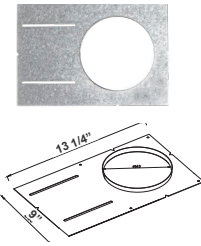

Sample Ordering

Model Baffle Color Temp.

RSLC6 - BF - MCT5

Accessories:

- Blank = No Option For Accessories
- RSL6-RI = 6" Round Rough-in Plate, 26" Long
- RSL6-RI-13 = 6" Round Rough-in Plate, 13" Long
- RSL-346-RIBH = 3", 4", 6" (Adjustable) Galvanized plate with Bar Hangers
- RSL6-GR = Goof Ring For 6in Lights with Butterfly Wings

ACCESSORIES:

RSL6-RI

26" x 8 1/4"

RSL6-RI-13

13 1/4" x 9"

RSL6-GR

7 1/4"

RSL-346-RIBH