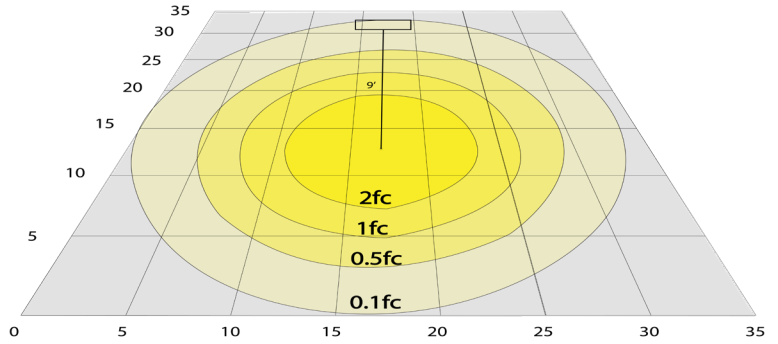

Lighting:

- MCT5: Multi Color Temperature (Selectable)
- Dimming: 0-10V Dimmable
- Optics: White Translucent Acrylic
- Total Lumens: 1200LM
- Color Temperatures: 2700K/3000K/3500K/4000K/5000K
- Color Rendering Index: CRI ≥ 90
- Rated life: 50,000 Hrs
- Beam Angle: 110°

Applications:

- New as well as Old Residential
- Commercial Constructions

Other Models:

- 18W | 1440LM | RSLC8-BF-MCT5

Photometrics: RSLC6-BF-MCT5

BUG Rating: B1-U1-G0

Area 35'x 35' Mounting Height: 9'

Other Views:

Side View

Front View

Back View

Performance Table: RSLC6-BF-MCT5

| MODEL NO. | Wattage | Voltage | Lumens | Color Temp. | BUG Rating | LPW |
|---------------|---------|----------|--------|---|------------|-----|
| RSLC6-BF-MCT5 | 15W | 120~277V | 1200LM | 2700K 3000K 3500K 4000K 5000K | B1-U1-G0 | 80 |