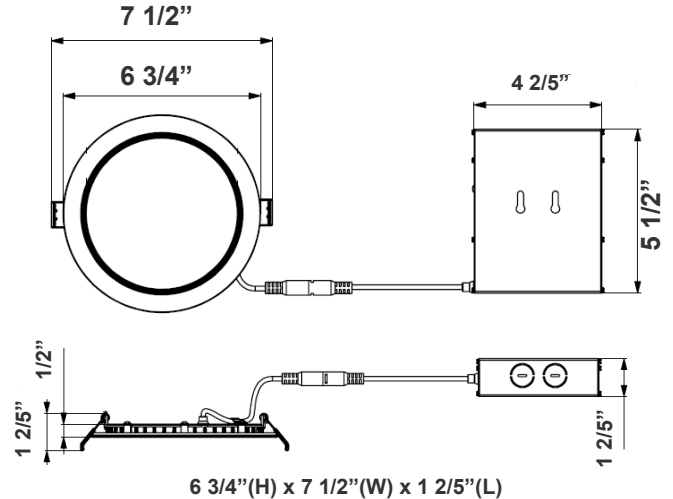

Selection:

This is a 6" LED Commercial Slim Recessed Regressed Baffle Lights which are Ideal for New as Well as Old Residential and Commercial Constructions.