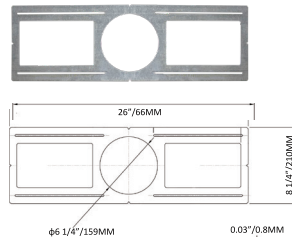

Sample Ordering

Model Baffle Color Temp.

RSLC6 - BF - MCT5

Accessories:

- Blank = No Option For Accessories
- RSL6-RI = 6" Round Rough-in Plate, 26" Long
- RSL6-RI-13 = 6" Round Rough-in Plate, 13" Long
- RSL-346-RIBH = 3", 4", 6" (Adjustable) Galvanized plate with Bar Hangers
- RSL6-GR = Goof Ring For 6in Lights with Butterfly Wings

ACCESSORIES:

RSL6-RI

26" x 8 1/4"

RSL6-RI-13

13 1/4" x 9"

RSL6-GR

7 1/4"

RSL-346-RIBH