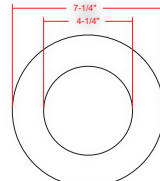

Sample Ordering

Model Baffle Color Temp.

RSLC6 - BF - MCT5

Accessories:

- Blank = No Option For Accessories
- RSL6-RI = 6" Round Rough-in Plate, 26" Long
- RSL6-RI-13 = 6" Round Rough-in Plate, 13" Long
- RSL-346-RIBH = 3", 4", 6" (Adjustable) Galvanized plate with Bar Hangers
- RSL6-GR = Goof Ring For 6in Lights with Butterfly Wings

ACCESSORIES:

RSL6-RI

26" x 8 1/4"

RSL6-RI-13

13 1/4" x 9"

RSL6-GR

7 1/4"

RSL-346-RIBH