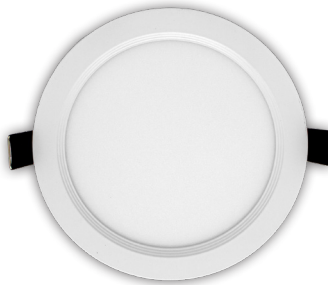

Other Views:

Side View

Front View