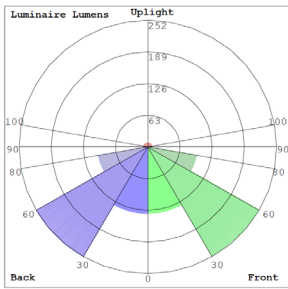

Photometrics: RSLC6-BF-MCT5

BUG Rating: B1-U1-G0