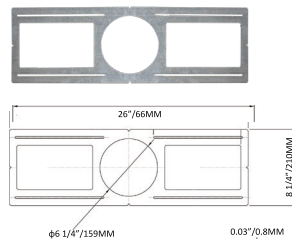

ACCESSORIES:

RSL6-RI
26" x 8 1/4"