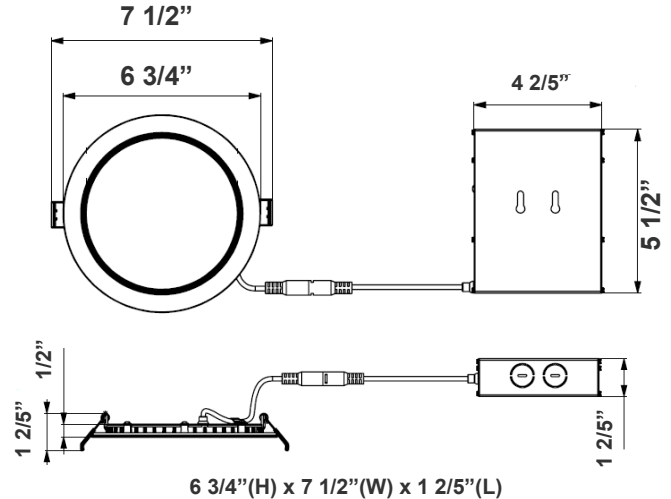

RSLC6-BF-MCT5

MCT5 Multi Color Temperature (Selectable)

Customer Name: _____

Project Name: _____

Note: _____

Type: _____

This is a 6" LED Commercial Slim Recessed Regressed Baffle Lights which are Ideal for New as Well as Old Residential and Commercial Constructions.

Features

- Optics: White Translucent Acrylic
- Die-Cast Aluminum With Powder Coat Finish
- MCT5: Multi Color Temperature (Selectable)
- Junction Box Included With Fixture
- 7-Year Warranty

Technical Specifications

Electrical:

- Voltage: 120-277V
- Wattage: 12W
- Power Factor: >0.9
- Efficacy: 79 LPW

Mechanical:

- Die-Cast Aluminum With White Powder Coat Finish
- Junction Box Included With Fixture
- Junction Box thickness: 1-3/8"
- Cut-out Hole Diameter: 6-1/4"
- 24" DC cord from driver box to fixture
- Operating Temperature: -4°F to 104°F
- Recessed Mounting
- 5-Year Warranty
- Suitable for Wet location

Lighting:

- MCT5: Multi Color Temperature (Selectable)
- Dimming: 0-10V Dimmable
- Optics: White Translucent Acrylic
- Total Lumens: 900LM
- Color Temperatures: 2700K/3000K/3500K/4000K/5000K
- Color Rendering Index: CRI ≥ 90
- Rated life: 50,000 Hrs
- Beam Angle: 110°

Applications:

- New as well as Old Residential
- Commercial Constructions

Other Models:

- 24W | 1900LM | RSLC8-BF-MCT5