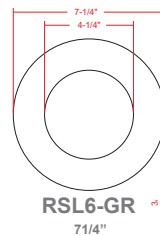

## Other Views:

Side View

Front View

Back View

## Accessories:

Blank = No Option For Accessories  
 RSL6-RI = 6" Round Rough-in Plate, 26" Long  
 RSL6-RI-13 = 6" Round Rough-in Plate, 13" Long  
 RSL-346-RIBH = 3", 4", 6" (Adjustable) Galvanized plate with Bar Hangers  
 RSL6-GR = Goof Ring For 6in Lights with Butterfly Wings

## ACCESSORIES:

RSL6-RI  
26" x 8 1/4"

RSL6-RI-13  
13 1/4" x 9"

RSL6-GR  
7 1/4"

RSL-346-RIBH