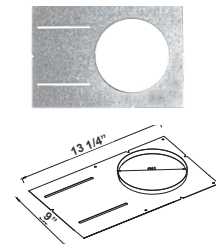

RSL6-RI-13
13 1/4" x 9"