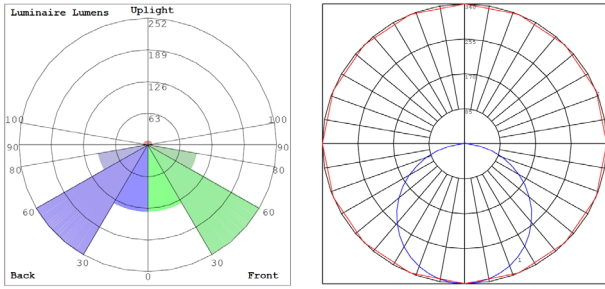

Photometrics: RSLC6-BF-MCT5

BUG Rating: B1-U1-G0