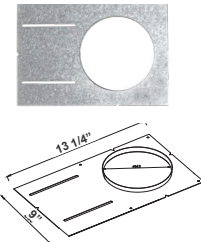

Model Baffle Color Temp.

RSLC6 - BF - MCT5

Accessories:

- Blank = No Option For Accessories
- RSL6-RI = 6" Round Rough-in Plate, 26" Long
- RSL6-RI-13 = 6" Round Rough-in Plate, 13" Long
- RSL-346-RIBH = 3", 4", 6" (Adjustable) Galvanized plate with Bar Hangers
- RSL6-GR = Goof Ring For 6in Lights with Butterfly Wings

ACCESSORIES:

RSL6-RI

26" x 8 1/4"

RSL6-RI-13

13 1/4" x 9"

RSL6-GR

7 1/4"

RSL-346-RIBH