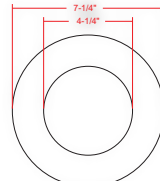

Model Baffle Color Temp.

RSLC6 - BF - MCT5

Accessories:

- Blank = No Option For Accessories
- RSL6-RI = 6" Round Rough-in Plate, 26" Long
- RSL6-RI-13 = 6" Round Rough-in Plate, 13" Long
- RSL-346-RIBH = 3", 4", 6" (Adjustable) Galvanized plate with Bar Hangers
- RSL6-GR = Goof Ring For 6in Lights with Butterfly Wings

ACCESSORIES:

RSL6-RI

26" x 8 1/4"

RSL6-RI-13

13 1/4" x 9"

RSL6-GR

7 1/4"

RSL-346-RIBH