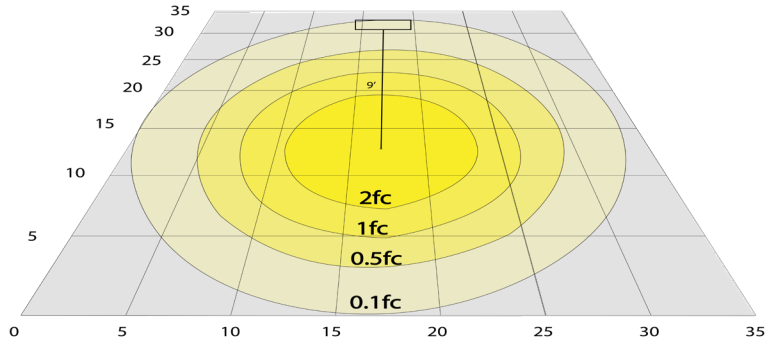

Lighting:

- MCT5: Multi Color Temperature (Selectable)
- Dimming: 0-10V Dimmable
- Optics: White Translucent Acrylic
- Total Lumens: 1200LM
- Color Temperatures: 2700K/3000K/3500K/4000K/5000K
- Color Rendering Index: CRI ≥ 90
- Rated life: 50,000 Hrs
- Beam Angle: 110°

Applications:

- New as well as Old Residential
- Commercial Constructions

Other Models:

- 18W | 1440LM | RSLC8-BF-MCT5

Photometrics: RSLC6-BF-MCT5

BUG Rating: B1-U1-G0

Area 35'x 35' Mounting Height: 9'

Other Views:

Side View

Front View

Back View

Performance Table: RSLC6-BF-MCT5

MODEL NO.	Wattage	Voltage	Lumens	Color Temp.	BUG Rating	LPW
RSLC6-BF-MCT5	15W	120~277V	1200LM	2700K 3000K 3500K 4000K 5000K	B1-U1-G0	80

Sample Ordering