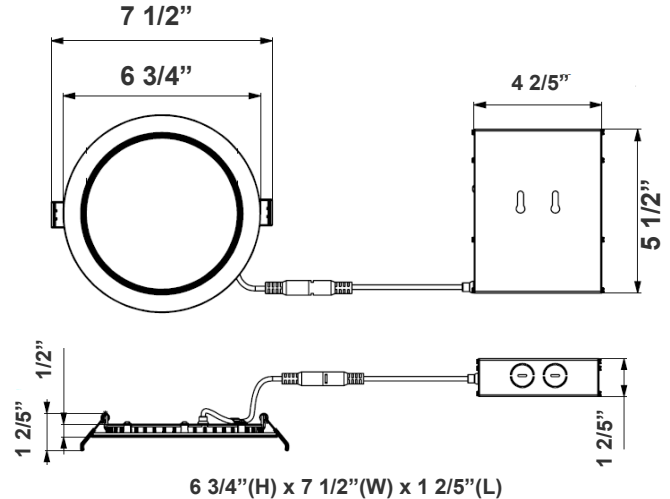

Selection:

This is a 6" LED Commercial Slim Recessed Regressed Baffle Lights which are Ideal for New as Well as Old Residential and Commercial Constructions.