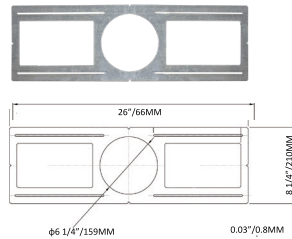

ACCESSORIES:

RSL6-RI

26" x 8 1/4"