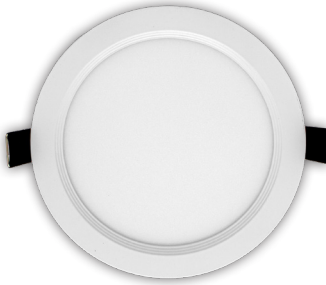

Other Views:

Side View

Front View