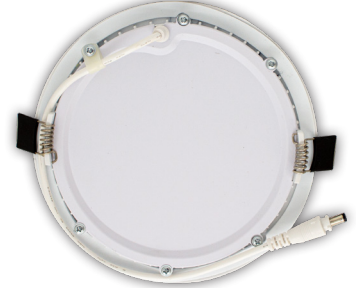

Back View

Performance Table: RSLC6-BF-MCT5

MODEL NO.	Wattage	Voltage	Lumens	Color Temp.	BUG Rating	LPW
RSLC6-BF-MCT5	15W	120~277V	1200LM	2700K 3000K 3500K 4000K 5000K	B1-U1-G0	80

Sample Ordering

Model Baffle Color Temp.

RSLC6 - BF - MCT5

Accessories:

- Blank = No Option For Accessories
- RSL6-RI = 6" Round Rough-in Plate, 26" Long
- RSL6-RI-13 = 6" Round Rough-in Plate, 13" Long
- RSL-346-RIBH = 3", 4", 6" (Adjustable) Galvanized plate with Bar Hangers
- RSL6-GR = Goof Ring For 6in Lights with Butterfly Wings