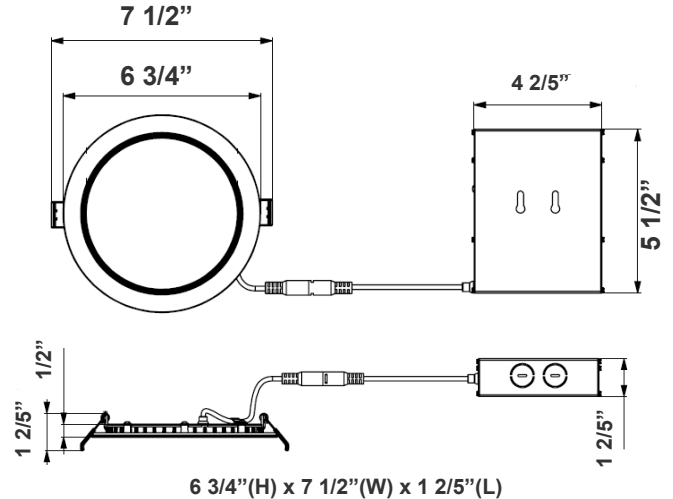

Features

- Optics: White Translucent Acrylic
- Die-Cast Aluminum With Powder Coat Finish
- Junction Box Included With Fixture
- 7-Year Warranty

Technical Specifications

Electrical:

- Voltage: 120-277V
- Wattage: 15W
- Power Factor: >0.9
- Efficacy: 80 LPW

Mechanical:

- Die-Cast Aluminum With White Powder Coat Finish
- Junction Box Included With Fixture
- Junction Box thickness: 1-3/8"
- Cut-out Hole Diameter: 6-1/4"
- 24" DC cord from driver box to fixture
- Operating Temperature: -4°F to 104°F
- Recessed Mounting
- 5-Year Warranty
- Suitable for Damp location

Area 35'x 35' Mounting Height: 9'

Other Views:

Side View

Front View

Back View

Performance Table: RSLC6-BF

MODEL NO.	Wattage	Voltage	Lumens	Color Temp.	BUG Rating	LPW
RSLC6-BF-30K RSLC6-BF-40K RSLC6-BF-50K	15W	120~277V	1200LM	3000K 4000K 5000K	B1-U1-G0	80