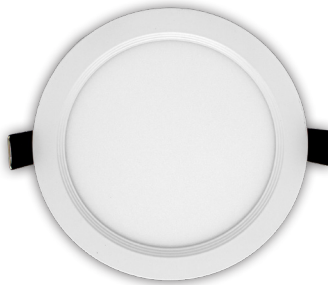

RSLC6-BF-30K
RSLC6-BF-40K
RSLC6-BF-50K

Customer Name: _____

Project Name: _____

Note: _____

Type: _____

Selection:

This is a 6" LED Commercial Slim Recessed Regressed Baffle Lights which are Ideal for New as Well as Old Residential and Commercial Constructions.

Features

- Optics: White Translucent Acrylic
- Die-Cast Aluminum With Powder Coat Finish
- Junction Box Included With Fixture
- 7-Year Warranty

Technical Specifications

Electrical:

- Voltage: 120-277V
- Wattage: 15W
- Power Factor: >0.9
- Efficacy: 80 LPW

Lighting:

- Dimming: 0-10V Dimmable
- Optics: White Translucent Acrylic
- Total Lumens: 1200LM
- Color Temperatures: 3000K/ 4000K/ 5000K
- Color Rendering Index: CRI ≥ 90
- Rated life: 50,000 Hrs
- Beam Angle: 110°

Area 35'x 35' Mounting Height: 9'

Other Views:

Side View

Front View

Back View

Performance Table: RSLC6-BF

MODEL NO.	Wattage	Voltage	Lumens	Color Temp.	BUG Rating	LPW
RSLC6-BF-30K RSLC6-BF-40K RSLC6-BF-50K	15W	120~277V	1200LM	3000K 4000K 5000K	B1-U1-G0	80