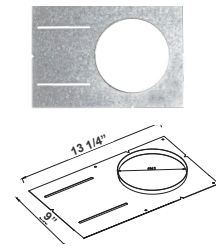

Area 35'x 35' Mounting Height: 9'

Other Views:

Side View

Front View

Back View

Performance Table: RSLC6-BF

MODEL NO.	Wattage	Voltage	Lumens	Color Temp.	BUG Rating	LPW
RSLC6-BF-30K RSLC6-BF-40K RSLC6-BF-50K	15W	120~277V	1200LM	3000K 4000K 5000K	B1-U1-G0	80

Sample Ordering

Model Baffle Color Temp.

RSLC6 - BF -

3000K
4000K
5000K

Accessories:

Blank = No Option For Accessories
 RSL6-RI = 6" Round Rough-in Plate, 26" Long
 RSL6-RI-13 = 6" Round Rough-in Plate, 13" Long
 RSL-BF-EXT-6IN = RSL-BF 6in DC extension cord
 RSL-BF-EXT-10IN = RSL-BF 10in DC extension cord
 RSL-BF-EXT-20IN = RSL-BF 20in DC extension cord
 RSL-346-RIBH = 3", 4", 6" (Adjustable) Galvanized plate with Bar Hangers
 RSL6-GR = Goof Ring For 6in Lights with Butterfly Wings

ACCESSORIES:

RSL6-RI
26" x 8 1/4"

RSL6-RI-13
13 1/4" x 9"

RSL-BF-EXT-6IN
RSL-BF-EXT-10IN
RSL-BF-EXT-20IN

RSL6-GR
7 1/4"

RSL-346-RIBH