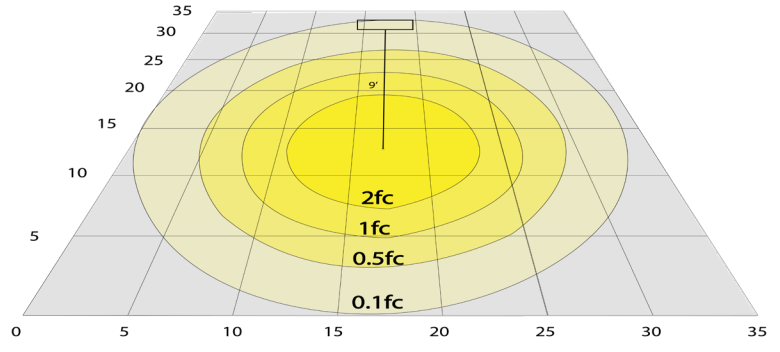

Lighting:

- Dimming: 0-10V Dimmable
- Optics: White Translucent Acrylic
- Total Lumens: 1200LM
- Color Temperatures: 3000K/ 4000K/ 5000K
- Color Rendering Index: CRI ≥ 90
- Rated life: 50,000 Hrs
- Beam Angle: 110°

Area 35'x 35' Mounting Height: 9'

Other Views:

Side View

Front View

Back View

Performance Table: RSLC6-BF

MODEL NO.	Wattage	Voltage	Lumens	Color Temp.	BUG Rating	LPW
RSLC6-BF-30K RSLC6-BF-40K RSLC6-BF-50K	15W	120~277V	1200LM	3000K 4000K 5000K	B1-U1-G0	80