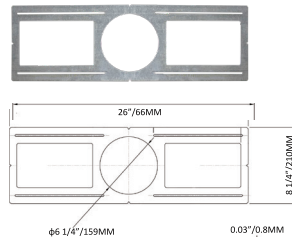

Area 35'x 35' Mounting Height: 9'

Other Views:

Side View

Front View

Back View

Performance Table: RSLC6-BF

MODEL NO.	Wattage	Voltage	Lumens	Color Temp.	BUG Rating	LPW
RSLC6-BF-30K RSLC6-BF-40K RSLC6-BF-50K	15W	120~277V	1200LM	3000K 4000K 5000K	B1-U1-G0	80

Sample Ordering

Model Baffle Color Temp.

RSLC6 - BF -

3000K
4000K
5000K

Accessories:

Blank = No Option For Accessories
 RSL6-RI = 6" Round Rough-in Plate, 26" Long
 RSL6-RI-13 = 6" Round Rough-in Plate, 13" Long
 RSL-BF-EXT-6IN = RSL-BF 6in DC extension cord
 RSL-BF-EXT-10IN = RSL-BF 10in DC extension cord
 RSL-BF-EXT-20IN = RSL-BF 20in DC extension cord
 RSL-346-RIBH = 3", 4", 6" (Adjustable) Galvanized plate with Bar Hangers
 RSL6-GR = Goof Ring For 6in Lights with Butterfly Wings

ACCESSORIES:

RSL6-RI
26" x 8 1/4"

RSL6-RI-13
13 1/4" x 9"

RSL-BF-EXT-6IN
RSL-BF-EXT-10IN
RSL-BF-EXT-20IN

RSL6-GR
7 1/4"

RSL-346-RIBH