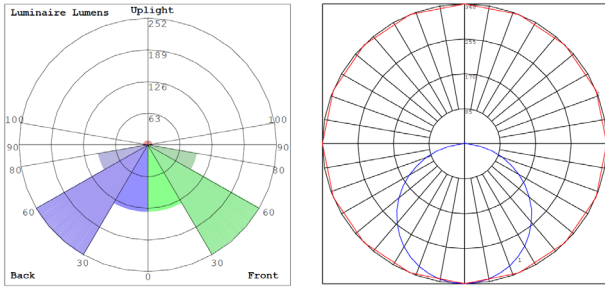

Photometrics: RSLC6-BF

BUG Rating: B1-U1-G0