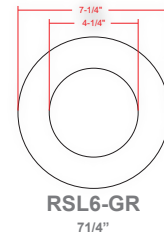

Area 35'x 35' Mounting Height: 9'

Other Views:

Side View

Front View

Back View

Performance Table: RSLC6-BF

MODEL NO.	Wattage	Voltage	Lumens	Color Temp.	BUG Rating	LPW
RSLC6-BF-30K RSLC6-BF-40K RSLC6-BF-50K	15W	120~277V	1200LM	3000K 4000K 5000K	B1-U1-G0	80

Sample Ordering

Model Baffle Color Temp.

RSLC6 - BF -

3000K
4000K
5000K

Accessories:

Blank = No Option For Accessories
 RSL6-RI = 6" Round Rough-in Plate, 26" Long
 RSL6-RI-13 = 6" Round Rough-in Plate, 13" Long
 RSL-BF-EXT-6IN = RSL-BF 6in DC extension cord
 RSL-BF-EXT-10IN = RSL-BF 10in DC extension cord
 RSL-BF-EXT-20IN = RSL-BF 20in DC extension cord
 RSL-346-RIBH = 3", 4", 6" (Adjustable) Galvanized plate with Bar Hangers
 RSL6-GR = Goof Ring For 6in Lights with Butterfly Wings

ACCESSORIES:

RSL6-RI
26" x 8 1/4"

RSL6-RI-13
13 1/4" x 9"

RSL-BF-EXT-6IN
RSL-BF-EXT-10IN
RSL-BF-EXT-20IN

RSL6-GR
7 1/4"

RSL-346-RIBH