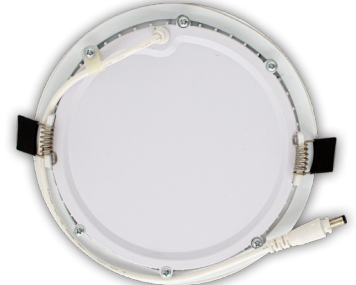

RSLC6-BF-30K
RSLC6-BF-40K
RSLC6-BF-50K

Customer Name: _____

Project Name: _____

Note: _____

Type: _____

Selection:

This is a 6" LED Commercial Slim Recessed Regressed Baffle Lights which are Ideal for New as Well as Old Residential and Commercial Constructions.

Lighting:

- Dimming: 0-10V Dimmable
- Optics: White Translucent Acrylic
- Total Lumens: 1200LM
- Color Temperatures: 3000K/ 4000K/ 5000K
- Color Rendering Index: CRI ≥ 90
- Rated life: 50,000 Hrs
- Beam Angle: 110°

Area 35'x 35' Mounting Height: 9'

Other Views:

Side View

Front View

Back View

Performance Table: RSLC6-BF

MODEL NO.	Wattage	Voltage	Lumens	Color Temp.	BUG Rating	LPW
RSLC6-BF-30K RSLC6-BF-40K RSLC6-BF-50K	15W	120~277V	1200LM	3000K 4000K 5000K	B1-U1-G0	80

Sample Ordering

Model Baffle Color Temp.

RSLC6 - BF -

3000K
4000K
5000K

Accessories:

Blank = No Option For Accessories
 RSL6-RI = 6" Round Rough-in Plate, 26" Long
 RSL6-RI-13 = 6" Round Rough-in Plate, 13" Long
 RSL-BF-EXT-6IN = RSL-BF 6in DC extension cord
 RSL-BF-EXT-10IN = RSL-BF 10in DC extension cord
 RSL-BF-EXT-20IN = RSL-BF 20in DC extension cord
 RSL-346-RIBH = 3", 4", 6" (Adjustable) Galvanized plate with Bar Hangers
 RSL6-GR = Goof Ring For 6in Lights with Butterfly Wings