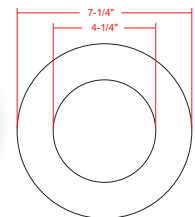

RSL4-GR
Goof Ring For 4in Lights With Butterfly
Wings

FACTORY-INSTALLED OPTION: