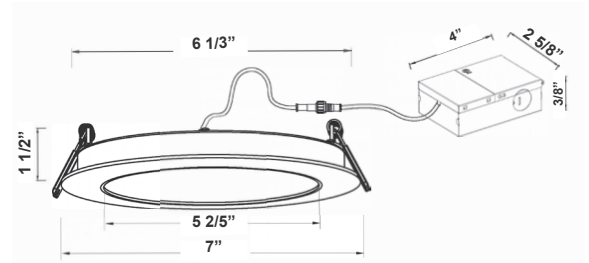

RSL SERIES RESIDENTIAL LIGHTING

RSL6-MCT5-FR
FIRE-RATED (2 HR) SLIM WAFER RECESSED LIGHT
MCT5 Multi Color Temperature (Selectable)

Customer Name: _____
Project Name: _____
Note: _____ | Type: _____

LED DOWNLIGHTS (SMOOTH TRIM) - 6" ROUND Ideal for New As Well As Old Residential And Commercial Constructions.

1 1/2" x 7"
Driver Box: 4" x 2-5/8" x 3/8"

Features

- 6" Smooth Recessed Trim
- Multi CCT (Selectable Switch on the Back of the driver)
- Isolated Driver for Improved Thermal Management
- 5-Year Warranty
- Spun Aluminum with White Powder Coat Finish

Technical Specifications

Electrical:

- Wattage: 12W
- Voltage: 120V AC
- Output Voltage: 36VDC
- Power Factor: >0.90
- Efficacy: 70 LPW
- Total Harmonic Distortion: ≤15 %

Mechanical:

- 1/4" Thick
- Up to 9 AWG18 Wires
- Die-cast Aluminum with white powder coat finish
- Pot Light Housing is Not Required Even for Insulated Ceiling
- Junction box 1" Thick Included with Fixture
- Typel Crated: Approved for direct contact with insulation
- Indoor or covered outdoor use only. Direct UV exposure may cause discoloration or material degradation within 1 to 3 years in high-UV environments, coastal, or highaltitude areas
- Maximum Ambient Temperature: -40°F to 104°F
- Damp Location

Lighting:

- Dimming: Dimmable Down to 10% Using a Standard TRIAC LED Dimmer
- Lens: 0.125" White Translucent Acrylic
- Total Lumens: 840LM
- Color Temperatures: 2700K/3000K/3500K/4000K/5000K
- Multi CCT (Selectable Switch on the Back of the driver)
- Can Rotate after Installation to Align
- Optics: White Translucent Acrylic
- Color Rendering Index: CRI ≥ 80
- Beam Angle: 100°-110°
- Rated life: 50,000 hrs

Applications:

- LED recessed trims have been designed to be a flexible lighting solution for new construction applications, Ideal for closets, storage areas, attics, corridors, or general lighting solutions for residential and commercial applications