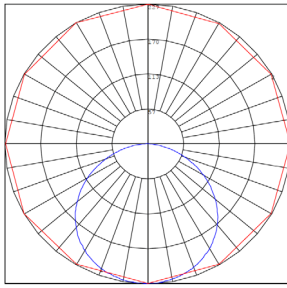

Photometrics: RSL6-MCT5-FR

BUG Rating: B2-U1-G0