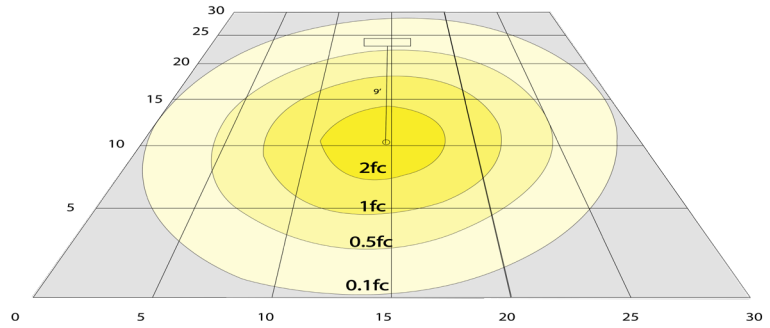

Lighting:

- Dimming: Dimmable Down to 10% Using a Standard TRIAC LED Dimmer
- Lens: 0.125" White Translucent Acrylic
- Total Lumens: 840LM
- Color Temperatures: 2700K/3000K/3500K/4000K/5000K
- Multi CCT (Selectable Switch on the Back of the driver)
- Can Rotate after Installation to Align
- Optics: White Translucent Acrylic
- Color Rendering Index: CRI ≥ 80
- Beam Angle: 100°-110°
- Rated life: 50,000 hrs

Photometrics: RSL6-MCT5-FR

BUG Rating: B2-U1-G0

12W 5000K, Area 30'x 30' Mounting Height: 9'

Other Views:

Side View

Front View

Junction box 1-1/4" thick included with fixtures

Back View