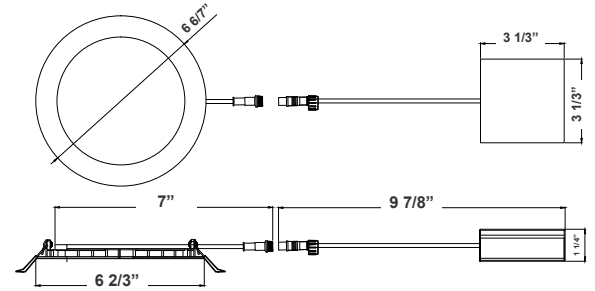

6 6/7" x 6 2/3"

LED DOWNLIGHTS (SMOOTH TRIM) - 6" ROUND Ideal for New As Well As Old Residential And Commercial Constructions.

Features

- 6" Smooth Recessed Trim
- Multi CCT (Selectable Switch on the Back of the driver)
- Isolated Driver for Improved Thermal Management
- 5-Year Warranty
- Spun Aluminum with White Powder Coat Finish

Technical Specifications

Electrical:

- Voltage: 120V AC
- Output Voltage: 36VDC
- Power Factor: >0.90
- Wattage: 12W
- Efficacy: 83 LPW
- Total Harmonic Distortion: ≤15 %

Mechanical:

- 1/4" Thick
- Up to 9 AWG18 Wires
- Die-Cast Aluminum With Powder Coat Finish
- Pot Light Housing Is Not Required Even For Insulated Ceiling
- Junction box 1" Thick Included With Fixture
- Typel Crated: Approved For Direct Contact With Insulation
- Maximum Ambient Temperature: -40°F to 104°F
- Damp Location