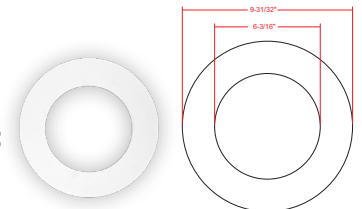

FACTORY-INSTALLED OPTION:

RSL6-GR
Goof Ring For 6in Lights With Butterfly Wings