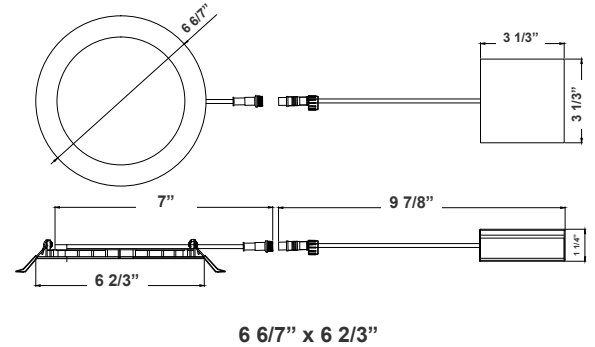

LED DOWNLIGHTS (SMOOTH TRIM) - 6" ROUND Ideal for New As Well As Old Residential And Commercial Constructions.

Features

- 6" Smooth Recessed Trim
- Multi CCT (Selectable Switch on the Back of the driver)
- Isolated Driver for Improved Thermal Management
- 5-Year Warranty
- Spun Aluminum with White Powder Coat Finish

Technical Specifications

Electrical:

- Voltage: 120V AC
- Output Voltage: 36VDC
- Power Factor: >0.90
- Wattage: 12W
- Efficacy: 83 LPW
- Total Harmonic Distortion: ≤15 %

Mechanical:

- 1/4" Thick
- Up to 9 AWG18 Wires
- Die-Cast Aluminum With Powder Coat Finish
- Pot Light Housing Is Not Required Even For Insulated Ceiling
- Junction box 1" Thick Included With Fixture
- Typel Crated: Approved For Direct Contact With Insulation
- Maximum Ambient Temperature: -40°F to 104°F
- Damp Location

Lighting:

- Dimming: Dimmable Down to 10% Using a Standard TRIAC LED Dimmer
- Lens: 0.125" White Translucent Acrylic
- Can Rotate After Installation to Align
- LED: Seoul DOB (Driver On Board) Technology
- Optics: White Translucent Acrylic
- Total Lumens: 1000LM
- Color Temperatures: 2700K/3000K/3500K/4000K/5000K
- Multi CCT (Selectable Switch On The Back of The Driver)
- Color Rendering Index: CRI ≥ 80
- Beam Angle: 100°-110°
- Rated life: 50,000 hrs

Applications:

- LED recessed trims have been designed to be a flexible lighting solution for new construction applications, Ideal for closets, storage areas, attics, corridors, or general lighting solutions for residential and commercial applications

Other Models:

- 10W | 700LM | RSL4-G2-MCT5-ORB