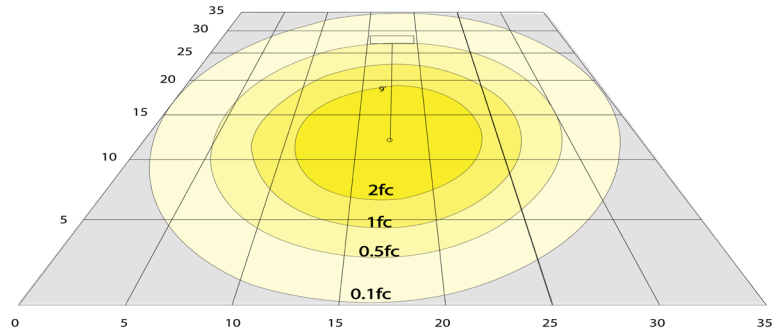

Other Models:

- 10W | 700LM | RSL4-G2-MCT5-ORB

Photometrics: RSL6-G2-MCT5-ORB

BUG Rating: B1-U2-G1

15W 5000K, Area 35'x 35' Mounting Height: 9'

Other Views:

Side View

Front View