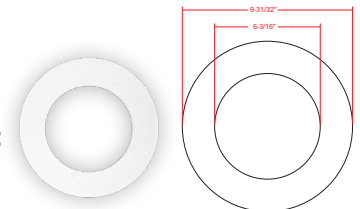

FACTORY-INSTALLED OPTION:

RSL6-GR
Goof Ring For 6in Lights With Butterfly Wings