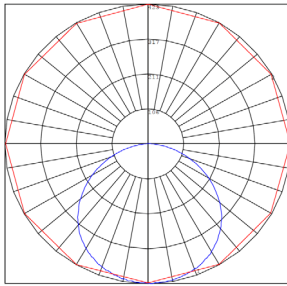

Other Models:

- 10W | 700LM | RSL4-G2-MCT5-ORB

Photometrics: RSL6-G2-MCT5-ORB

BUG Rating: B1-U2-G1

15W 5000K, Area 35'x 35' Mounting Height: 9'

Other Views:

Side View

Front View