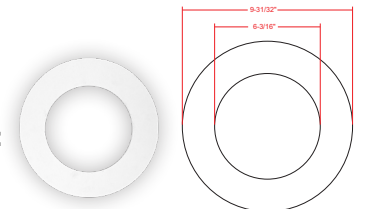

FACTORY-INSTALLED OPTION:

RSL6-GR
Goof Ring For 6in Lights With Butterfly Wings