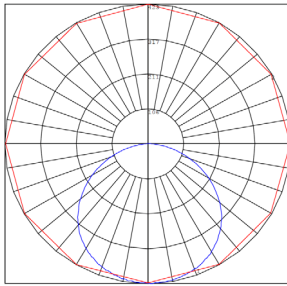

Other Models:

- 10W | 700LM | RSL4-G2-MCT5-BK

Photometrics: RSL6-G2-MCT5-BK

BUG Rating: B1-U2-G1

15W 5000K, Area 35'x 35' Mounting Height: 9'

Other Views:

Side View

Front View