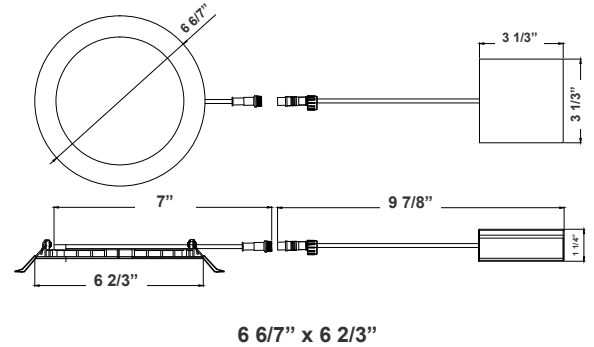

RSL SERIES RESIDENTIAL LIGHTING

RSL6-G2-MCT5-BK
RSL G2 SECOND GENERATION SLIM WAFFER LIGHTS
MCT5 Multi Color Temperature (Selectable)

Customer Name: _____
Project Name: _____
Note: _____ | Type: _____

LED DOWNLIGHTS (SMOOTH TRIM) - 6" ROUND Ideal for New As Well As Old Residential And Commercial Constructions.

Features

- 6" Smooth Recessed Trim
- Multi CCT (Selectable Switch on the Back of the driver)
- Isolated Driver for Improved Thermal Management
- 5-Year Warranty
- Spun Aluminum with White Powder Coat Finish

Technical Specifications

Electrical:

- Voltage: 120V AC
- Output Voltage: 36VDC
- Power Factor: >0.90
- Wattage: 12W
- Efficacy: 83 LPW
- Total Harmonic Distortion: $\leq 15\%$

Mechanical:

- 1/4" Thick
- Up to 9 AWG18 Wires
- Die-Cast Aluminum With Powder Coat Finish
- Pot Light Housing Is Not Required Even For Insulated Ceiling
- Junction box 1" Thick Included With Fixture
- Typel Crated: Approved For Direct Contact With Insulation
- Maximum Ambient Temperature: -40°F to 104°F
- Damp Location

Lighting:

- Dimming: Dimmable Down to 10% Using a Standard TRIAC LED Dimmer
- Lens: 0.125" White Translucent Acrylic
- Can Rotate After Installation to Align
- LED: Seoul DOB (Driver On Board) Technology
- Optics: White Translucent Acrylic
- Total Lumens: 1000LM
- Color Temperatures: 2700K/3000K/3500K/4000K/5000K
- Multi CCT (Selectable Switch On The Back of The Driver)
- Color Rendering Index: CRI ≥ 80
- Beam Angle: 100°-110°
- Rated life: 50,000 hrs

Applications:

- LED recessed trims have been designed to be a flexible lighting solution for new construction applications, Ideal for closets, storage areas, attics, corridors, or general lighting solutions for residential and commercial applications

Other Models:

- 10W | 700LM | RSL4-G2-MCT5-BK