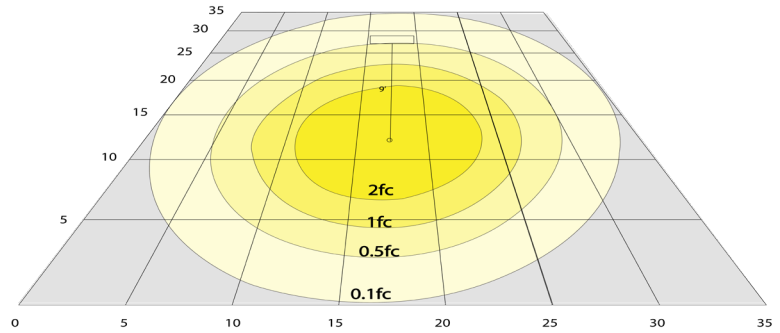

Other Models:

- 10W | 700LM | RSL4-G2-MCT5-BK

Photometrics: RSL6-G2-MCT5-BK

BUG Rating: B1-U2-G1

15W 5000K, Area 35'x 35' Mounting Height: 9'

Other Views:

Side View

Front View