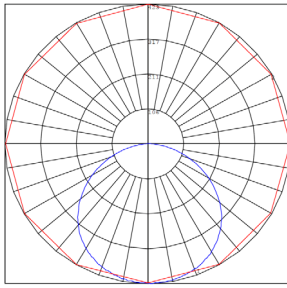

Photometrics: RSL6-ADJ-MCT5-WP

BUG Rating: B1-U2-G1