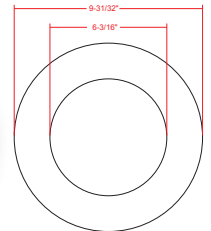

RSL6-GR
Goof Ring For 6in Lights With Butterfly
Wings

FACTORY-INSTALLED OPTION: