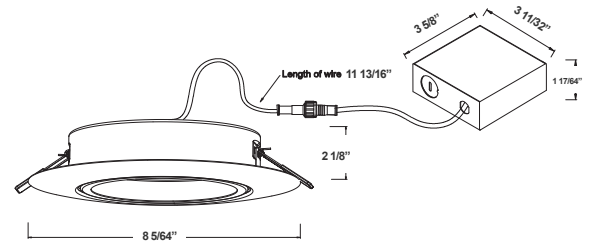

RSL SERIES RESIDENTIAL LIGHTING

RSL6-ADJ-MCT5-WP
LED ULTRA SLIM RECESSED LIGHTS
MCT5 Multi Color Temperature (Selectable)

Customer Name: _____
Project Name: _____
Note: _____ | Type: _____

LED DOWNLIGHTS (SMOOTH TRIM) - 6" ROUND Ideal for New As Well As Old Residential And Commercial Constructions.

8 5/64"(W) x 2 1/8"(H)

Features

- 6" Smooth Recessed Trim
- Multi CCT (Selectable Switch on the Back Of The Driver)
- Isolated Driver For Improved Thermal Management
- 5-Year Warranty
- Spun Aluminum With White Powder Coat Finish

Technical Specification

Electrical:

- Voltage: 120V AC
- Output Voltage: 36VDC
- Power Factor: >0.90
- Wattage: 15W
- Efficacy: 75 LPW
- Total Harmonic Distortion: $\leq 15\%$

Mechanical:

- 1/4" Thick
- Up to 9 AWG18 Wires
- Die-cast Aluminum With White Powder Coat Finish
- Pot Light Housing is Not Required Even for Insulated Ceiling
- Junction Box 1" Thick Included With Fixture
- Type Crated: Approved For Direct Contact With Insulation
- Indoor or covered outdoor use only. Direct UV exposure may cause discoloration or material degradation within 1 to 3 years in high-UV environments, coastal, or high altitude areas
- Maximum Ambient Temperature: -4°F to 104°F
- Suitable For Wet Location

Photometrics: RSL6-ADJ-MCT5-WP

BUG Rating: B1-U2-G1

15W 5000K, Area 35'x 35' Mounting Height: 9'

Other Views:

Side View

Front View

Junction box 1-1/4" thick included with fixtures

Back View