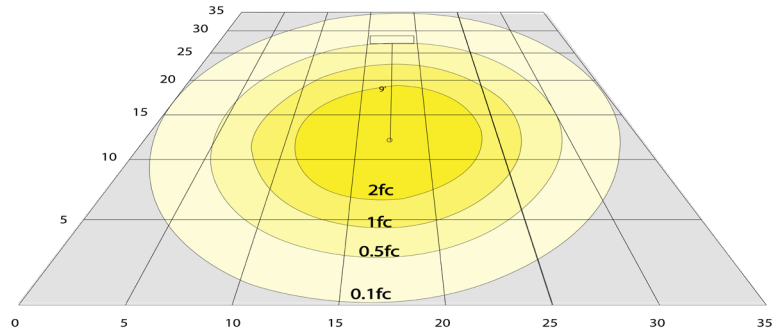

15W 5000K, Area 35'x 35' Mounting Height: 9'

Other Views: