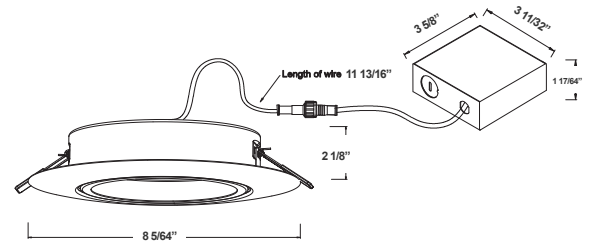

RSL SERIES RESIDENTIAL LIGHTING

RSL6-ADJ-G2-MCT5
LED ULTRA SLIM RECESSED LIGHTS
MCT5 Multi Color Temperature (Selectable)

Customer Name: _____
Project Name: _____
Note: _____ | Type: _____

LED DOWNLIGHTS (SMOOTH TRIM) - 6" ROUND Ideal for New As Well As Old Residential And Commercial Constructions.

8 5/64"(W) x 2 1/8"(H)

Features

- 6" Smooth Recessed Trim
- Multi CCT (Selectable Switch on the Back Of The Driver)
- Isolated Driver For Improved Thermal Management
- 5-Year Warranty
- Spun Aluminum With White Powder Coat Finish

Technical Specification

Electrical:

- Voltage: 120V AC
- Output Voltage: 36VDC
- Power Factor: >0.90
- Wattage: 15W
- Efficacy: 75 LP
- Total Harmonic Distortion: ≤15 %

Mechanical:

- 1/4" Thick
- Up to 9 AWG18 Wires
- Die-cast Aluminum With White Powder Coat Finish
- Pot Light Housing is Not Required Even for Insulated Ceiling
- Junction Box 1" Thick Included With Fixture
- Type Crated: Approved For Direct Contact With Insulation
- Indoor or covered outdoor use only. Direct UV exposure may cause discoloration or material degradation within 1 to 3 years in high-UV environments, coastal, or high altitude areas
- Maximum Ambient Temperature: -4°F to 104°F
- Damp Location

Lighting:

- Multi CCT (Selectable Switch On The Back Of The Driver)
- Dimming: Dimmable Down to 10% Using a Standard TRIAC LED Dimmer
- Lens: 0.125" White Translucent Acrylic
- Can Rotate After Installation To Align
- LED: Seoul DOB (Driver On Board) Technology
- Optics: White Translucent Acrylic
- Total Lumens: 1125LM
- Color Temperatures: 2700K/ 3000K/ 3500K/ 4000K/ 5000K
- Color Rendering Index: CRI ≥ 80
- Beam Angle: 100°-110°
- Rated life: 50,000 hrs

Applications:

- LED recessed trims have been designed to be a flexible lighting solution for new construction applications, Ideal for closets, storage areas, attics, corridors, or general lighting solutions for residential and commercial applications