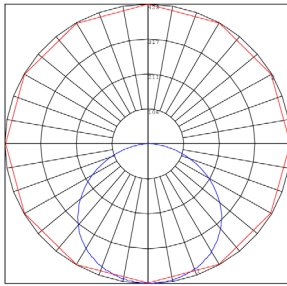

Photometrics: RSL6-ADJ-G2-MCT5

BUG Rating: B1-U2-G1