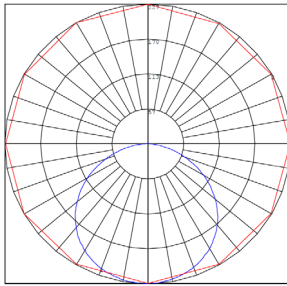

Photometrics: RSL4-MCT5-FR

BUG Rating: B2-U1-G0