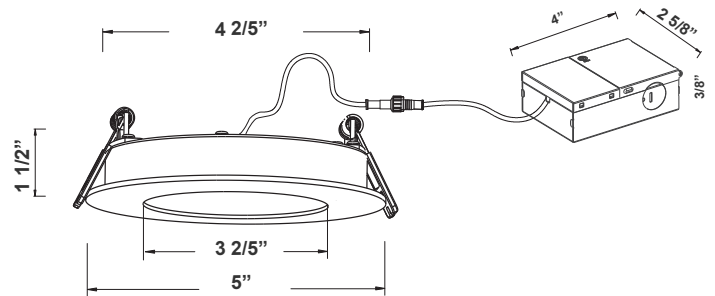

LED DOWNLIGHTS (SMOOTH TRIM) - 4" ROUND Ideal for New As Well As Old Residential And Commercial Constructions.

1 1/2" x 5"  
Driver Box: 4" x 2-5/8" x 3/8"