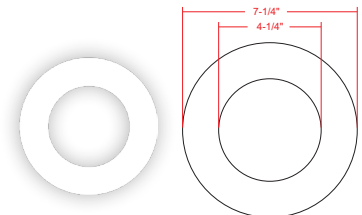

RSL4-GR
Goof Ring For 4in Lights With Butterfly Wings

FACTORY-INSTALLED OPTION: