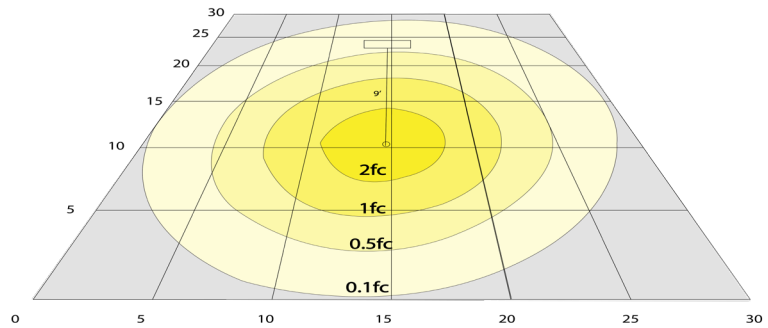

9W 5000K, Area 30'x 30' Mounting Height: 9'