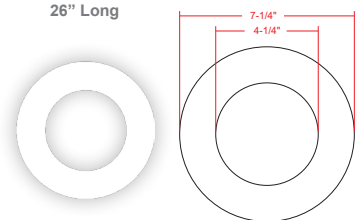

**RSL4-RI-13**  
4" Round Rough-in Plate,  
13" Long

**RSL-EXT-10FT-MCT**  
10 Ft. Extension Cable for use  
with all Slim Light

**RSL-346-RIBH**  
3", 4", 6" (Adjustable) Round Galvanized  
plate with Bar Hangers

**RSL4-RI**  
4" Round Rough-in Plate,  
26" Long

**Clip-on Trims**  
BK ORB CU BZ BN CH

**FACTORY-INSTALLED OPTION:**

**OPT-EM-DL1EXT**  
EXTERNAL BATTERY BACKUP

**RSL4-GR**  
Goof Ring For 4in Lights With Butterfly  
Wings