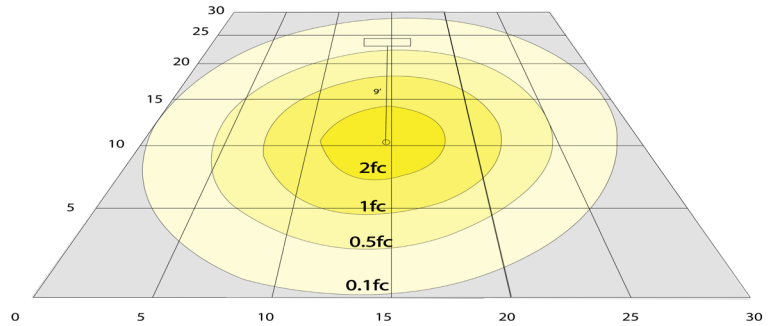

### Other Models:

- 12W | 1000LM | RSL6-G2-MCT5-BK

**Photometrics:** RSL4-G2-MCT5-BK

BUG Rating: B2-U1-G0

9W 5000K, Area 30'x 30' Mounting Height: 9'

**Other Views:**

Side View

Front View