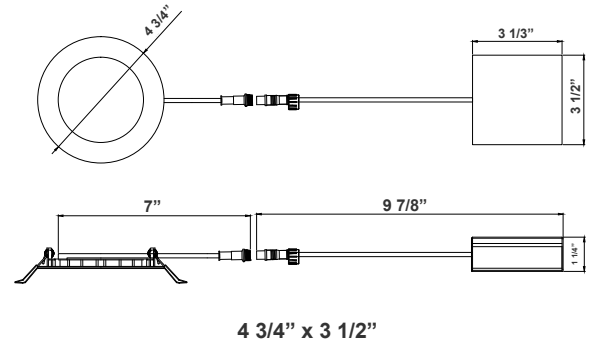

LED DOWNLIGHTS (SMOOTH TRIM) - 4" ROUND Ideal for New As Well As Old Residential And Commercial Constructions.

Features

- 4" Smooth Recessed Trim
- Multi CCT (Selectable Switch on the Back of the driver)
- Isolated Driver for Improved Thermal Management
- 5-Year Warranty
- Spun Aluminum with White Powder Coat Finish

Technical Specifications

Electrical:

- Voltage: 120V AC
- Output Voltage: 36VDC
- Power Factor: >0.90
- Wattage: 10W
- Efficacy: 70 LPW
- Total Harmonic Distortion: ≤15 %

Mechanical:

- 1/4" Thick
- Up to 9 AWG18 Wires
- Die-Cast Aluminum With Powder Coat Finish
- Pot Light Housing Is Not Required Even For Insulated Ceiling
- Junction Box 1" Thick Included With Fixture
- Typel Crated: Approved For Direct Contact With Insulation
- Maximum Ambient Temperature: -40°F to 104°F
- Damp Location

Lighting:

- Dimming: Dimmable Down to 10% Using a Standard TRIAC LED Dimmer
- Lens: 0.125" White Translucent Acrylic
- Can Rotate after Installation to Align
- LED: Seoul DOB (Driver On Board) Technology
- Optics: White Translucent Acrylic
- Total Lumens: 700LM
- Color Temperatures: 2700K/3000K/3500K/4000K/5000K
- Multi CCT (Selectable Switch on the Back of the driver)
- Color Rendering Index: CRI ≥ 80
- Beam Angle: 100°-110°
- Rated life: 50,000 hrs

Applications:

- LED recessed trims have been designed to be a flexible lighting solution for new construction applications, Ideal for closets, storage areas, attics, corridors, or general lighting solutions for residential and commercial applications

Other Models:

- 12W | 1000LM | RSL6-G2-MCT5-BK