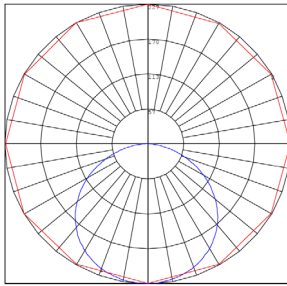

### Other Models:

- 12W | 1000LM | RSL6-G2-MCT5-BK

**Photometrics:** RSL4-G2-MCT5-BK

BUG Rating: B2-U1-G0

9W 5000K, Area 30'x 30' Mounting Height: 9'

**Other Views:**

Side View

Front View