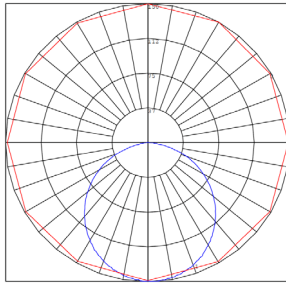

Other Models:

• 9W | 630LM | RSL4-MCT5-WP • 15W | 1125LM | RDL6-MCT5-WP • 18W | 1350LM | RSL8-MCT5-WP • 20W | 1500LM | RSL10-MCT5-WP • 24W | 1800LM | RSL12-MCT5-WP

Phone: (877) 805-2252 | Fax: (877) 805-2252
www.westgatemfg.com

WG-12232022

Photometrics: RSL3-MCT5-WP

BUG Rating: B2-U1-G0

6W 5000K, Area 25'x 25' Mounting Height: 9'

Other Views:

Side View

Front View

Junction box 1-1/4" thick included with fixtures