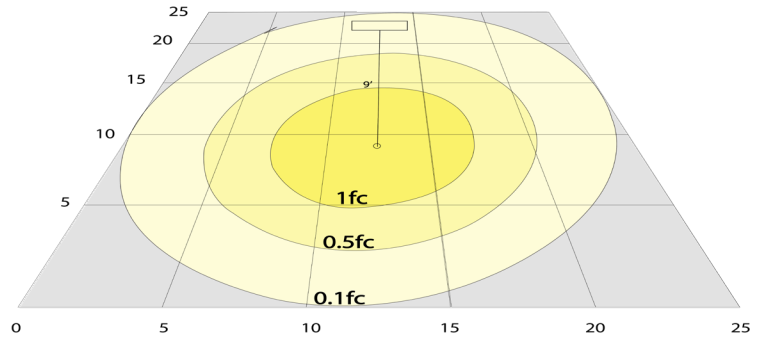

WG-12232022

Photometrics: RSL3-MCT5-WP

BUG Rating: B2-U1-G0

6W 5000K, Area 25'x 25' Mounting Height: 9'

Other Views:

Side View

Front View

Junction box 1-1/4" thick included with fixtures