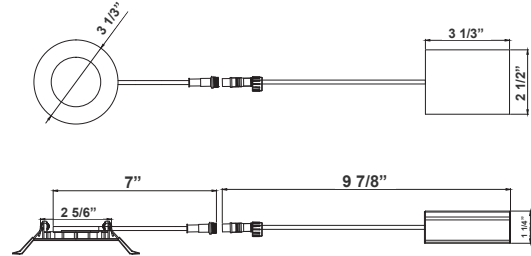

Note: _____

Type: _____

LED DOWNLIGHTS (SMOOTH TRIM) - 3" ROUND Ideal for New As Well As Old Residential And Commercial Constructions.

3 1/8" x 2 5/8"

Features

- 3" Smooth Recessed Trim
- Multi CCT (Selectable Switch On The Back of The Driver)
- Isolated Driver for Improved Thermal Management
- 5-Year Warranty
- Spun Aluminum With White Powder Coat Finish

Technical Specifications

Electrical:

- Voltage: 120V AC
- Output Voltage: 36VDC
- Power Factor: >0.90
- Wattage: 6W
- Efficacy: 66 LPW
- Total Harmonic Distortion: $\leq 15\%$

Mechanical:

- 1/4" Thick
- Die-Cast Aluminum With White Powder Coat Finish
- Pot Light Housing is Not Required Even For Insulated Ceiling
- Junction box 1" Thick Included With Fixture
- Typel Crated: Approved For Direct Contact With Insulation
- Maximum Ambient Temperature: -40°F to 104°F
- Suitable For Wet Location

WG-12232022

Photometrics: RSL3-MCT5-WP

BUG Rating: B2-U1-G0

6W 5000K, Area 25'x 25' Mounting Height: 9'

Other Views:

Side View

Front View

Junction box 1-1/4" thick included with fixtures

Sample Ordering

Model Color Temp.

RSL3 - MCT5 - WP

Accessories:

Blank = No Option For Accessories
 RSL-EXT-10FT-MCT = 10 FT. EXTENSION CABLE FOR USE WITH ALL SLIM LIGHT
 RSL3-RI = 3" ROUND ROUGH-IN PLATE, 26" LONG
 RSL-346-RIBH = 3", 4", 6" (ADJUSTABLE) ROUND GALVANIZED PLATE WITH BAR HANGERS
 E26-CONVERTER = SCREW-IN ADAPTER THAT FITS ANY STANDARD