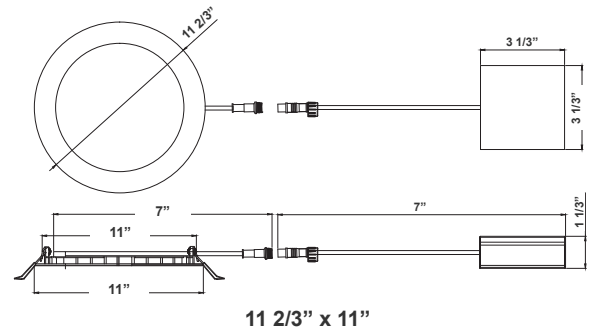

Customer Name: _____

Project Name: _____

Note: _____

Type: _____