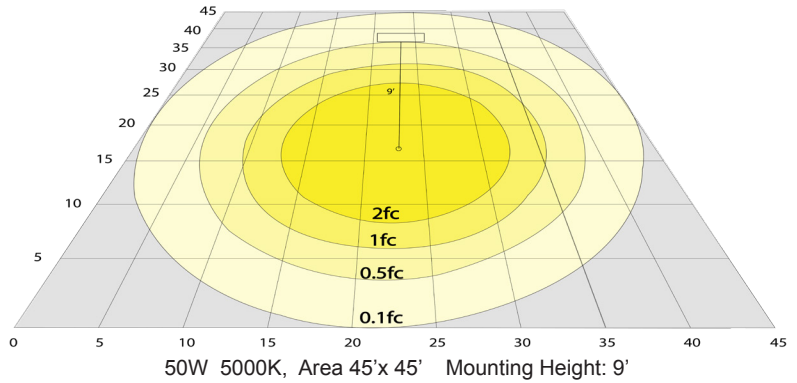

Other Models:

• 6W | 400LM | RSL3-MCT5-WP • 9W | 630LM | RSL4-MCT5-WP • 15W | 1125LM | RDL6-MCT5-WP • 18W | 1350LM | RSL8-MCT5-WP • 20W | 1500LM | RSL10-MCT5-WP

Photometrics: RSL12-MCT5-WP

BUG Rating: B1-U2-G1

Other Views:

Side View

Front View

Junction box 1-1/4" thick included with fixtures

Back View

Performance Table: RSL12-MCT5-WP

| MODEL NO. | Wattage | Voltage | Lumens | Color Temp. | BUG Rating | LPW |
|---------------|---------|---------|--------|-------------|------------|-----|
| RSL12-MCT5-WP | 24W | 120V | 1800LM | 2700K | B1-U2-G1 | 75 |
| | | | | 3000K | | |
| | | | | 3500K | | |
| | | | | 4000K | | |
| | | | | 5000K | | |