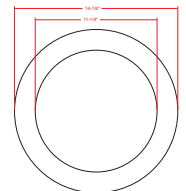

Photometrics: RSL12-MCT5-WP

Other Views:

Side View

Performance Table: RSL12-MCT5-WP

MODEL NO.	Wattage	Voltage	Lumens	Color Temp.	BUG Rating	LPW
RSL12-MCT5-WP	24W	120V	1800LM	2700K	B1-U2-G1	75
				3000K		
				3500K		
				4000K		
				5000K		

Sample Ordering

Model Color Temp.

RSL12 = MCT5 = WP

Accessories:

Blank = No Option For Accessories
RSL-EXT-10FT-MCT = 10 FT. EXTENSION CABLE FOR USE WITH ALL SLIM LIGHT
RSL12-RI = 12" Round Rough-in Plate, 26" Long
RSL12-GR = GOOF RING FOR 12IN LIGHTS WITH BUTTERFLY WINGS
E26-CONVERTER = SCREW-IN ADAPTER THAT FITS ANY STANDARD

Factory-Installed Option:

Blank = No Option For Accessories
OPT-EM-DL1EXT = EXTERNAL BATTERY BACKUP

ACCESSORIES:

E26-CONVERTER
Includes Medium Base E-26
Screw-in Adapter That Fits Any
Standard

RSL-EXT-10FT-MCT
10 Ft. Extension Cable For use
with all Slim Light

RSL12-RI
12" Round Rough-in Plate,
26" Long

RSL12-GR
Goof Ring For 12in Lights With Butterfly
Wings

FACTORY-INSTALLED OPTION:

OPT-EM-DL1EXT
EXTERNAL BATTERY BACKUP