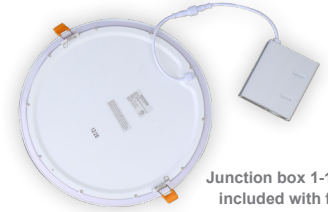

Other Models:

• 6W | 400LM | RSL3-MCT5-WP • 9W | 630LM | RSL4-MCT5-WP • 15W | 1125LM | RDL6-MCT5-WP • 18W | 1350LM | RSL8-MCT5-WP • 20W | 1500LM | RSL10-MCT5-WP

Photometrics: RSL12-MCT5-WP

BUG Rating: B1-U2-G1

Other Views:

Side View

Front View

Junction box 1-1/4" thick included with fixtures

Back View

Performance Table: RSL12-MCT5-WP

| MODEL NO. | Wattage | Voltage | Lumens | Color Temp. | BUG Rating | LPW |
|---------------|---------|---------|--------|-------------|------------|-----|
| RSL12-MCT5-WP | 24W | 120V | 1800LM | 2700K | B1-U2-G1 | 75 |
| | | | | 3000K | | |
| | | | | 3500K | | |
| | | | | 4000K | | |
| | | | | 5000K | | |