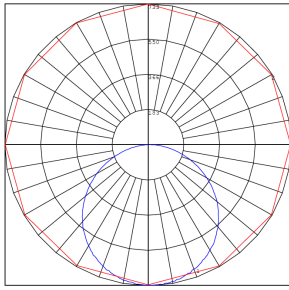

Photometrics: RSL12-MCT5-WP

BUG Rating: B1-U2-G1