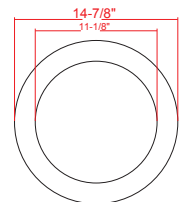

FACTORY-INSTALLED OPTION:

OPT-EM-DL1EXT
EXTERNAL BATTERY BACKUP

Example:

1. RSL12-MCT5

(FOR RSL12 20W MCT5 FIXTURE 120V)

2. RSL12-MCT5

(FOR RSL12 20W MCT5 FIXTURE 120V)

OPT-EM-DL1EXT

(EXTERNAL BATTERY BACKUP)