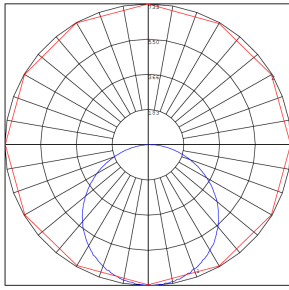

Photometrics: RSL12-MCT5

BUG Rating: B1-U2-G1