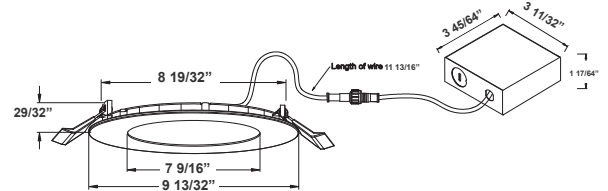

Type: _____

LED DOWNLIGHTS (SMOOTH TRIM) - 10" ROUND Ideal for New As Well As Old Residential And Commercial Constructions.

8 19/32" x 7 9/16"

Features

- 10" Smooth Recessed Trim
- Multi CCT (Selectable Switch On The Back Of The Driver)
- Isolated Driver For Improved Thermal Management
- 5-Year Warranty
- Spun Aluminum With White Powder Coat Finish

Technical Specifications

Electrical:

- Voltage: 120V AC
- Output Voltage: 36VDC
- Power Factor: >0.90
- Wattage: 20W
- Efficacy: 75 LPW
- Total Harmonic Distortion: $\leq 15\%$

Mechanical:

- 1/4" Thick
- Up to 9 AWG18 Wires
- Die-Cast Aluminum With White Powder Coat Finish
- Pot Light Housing is Not Required Even for Insulated Ceiling
- Junction Box 1" Thick Included with Fixture
- Typel Crated: Approved For Direct Contact With Insulation
- Maximum Ambient Temperature: -40°F to 104°F
- Suitable For Wet Location