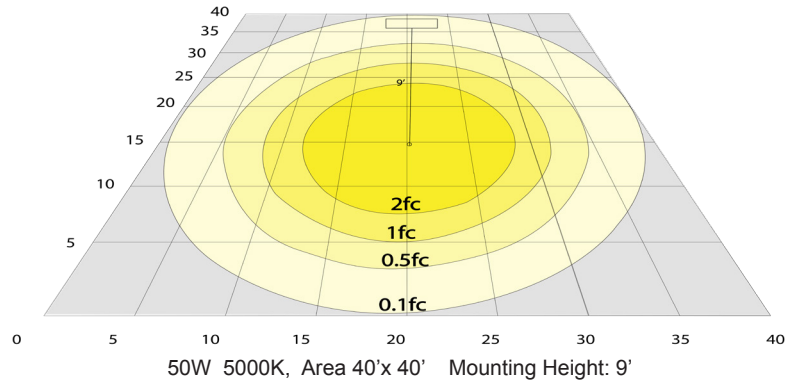

WG-12232022

Photometrics: RSL10-MCT5-WP

BUG Rating: B1-U2-G1

Other Views:

Side View

Front View

Junction box 1-1/4" thick included with fixtures

Back View