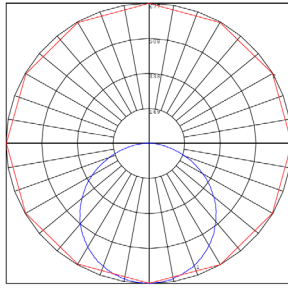

WG-12232022

Photometrics: RSL10-MCT5-WP

BUG Rating: B1-U2-G1

Other Views:

Side View

Front View

Junction box 1-1/4" thick included with fixtures

Back View