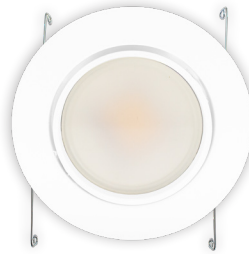

## Photometrics: RDPF6-ADJ-MCT5

BUG Rating: B1-U2-G0

Area 35'x 35' Mounting Height: 9'

## Other Views:

Side View

Front View

Back View