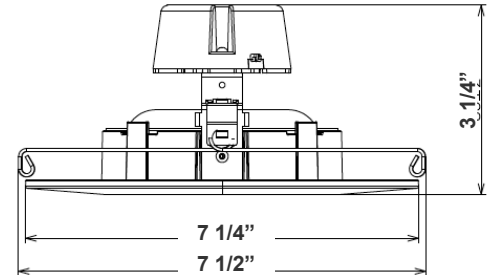

7 1/2" x 3 1/4"

LED retrofit trims have been designed to be a flexible lighting solution for retrofit and new construction applications, Ideal for closets, storage areas, attics, corridors, or general lighting solutions for residential and commercial applications.

Features

- 6" Recessed Trim
- Multi CCT (Selectable Switch on the Back of the driver)
- Isolated Driver for Improved Thermal Management
- Can Rotate after Installation to Align
- 5-Year Warranty
- Composite Polycarbonate, White Finish
- Tilts to 45°

Technical Specifications

Electrical:

- Voltage: 120V AC
- Output Voltage: 36VDC
- Power Factor: >0.90
- Wattage: 11W
- Efficacy: 80LPW
- Total Harmonic Distortion: ≤15 %

Mechanical:

- Composite Polycarbonate, White Finish
- Type IC (Insulation Contact), Suitable For Direct Contact With Insulation
- Includes 8" Medium Base E-26 Screw-in Adapter That Fits any Standard Incandescent Down-light
- White Translucent Acrylic Lens
- Maximum Ambient Temperature: 104°F
- Fits in Standard 6" Recessed Housings
- Damp Location
- 5-Year Warranty

Lighting:

- Dimming: TRIAC Dimming (Using Standard TRIAC LED Dimmers)
- LED: Epistar Chip (COB) and Driver
- Can Rotate after Installation to Align
- Adjustable Lens & Tilts 45°
- Total Lumens: 880LM
- Color Temperatures: 2700K/ 3000K/ 3500K/ 4000K/ 5000K
- Multi CCT (Selectable Switch on the Back of the driver)
- Color Rendering Index: CRI ≥ 90
- Rated life: 50,000 hrs

Applications:

- LED retrofit trim have been designed to be a flexible lighting solution for retrofit and new construction applications, Ideal for closets, storage areas, attics, corridors, or general lighting solutions for residential and commercial applications

Other Models:

- 10W | 800LM | RDPF4-ADJ-MCT5

Phone: (877) 805-2252 | Fax: (877) 805-2252
www.westgatemfg.com |

WG-Z8-2F-2Z