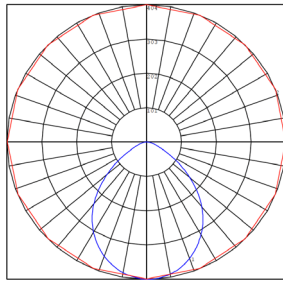

Other Models:

- 9.5W | 800LM | RDMF4-MCT5

Photometrics: RDL6-BF-MCT5

BUG Rating: B1-U0-G0

Area 30'x 30' Mounting Height: 9'

Other Views:

RDMF4-MCT5

Side View