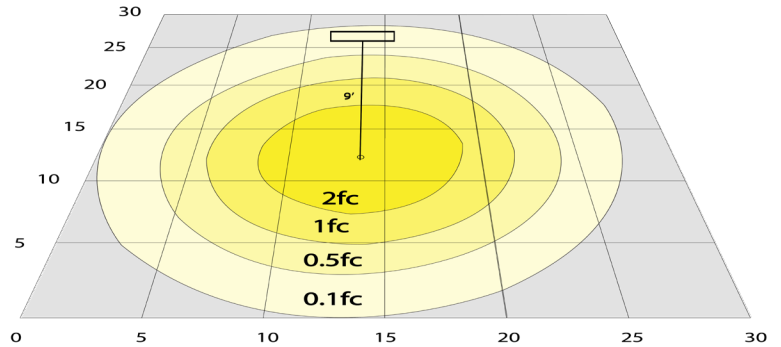

Other Models:

- 9.5W | 800LM | RDMF4-MCT5

Photometrics: RDL6-BF-MCT5

BUG Rating: B1-U0-G0

Area 30'x 30' Mounting Height: 9'

Other Views:

RDMF4-MCT5

Side View