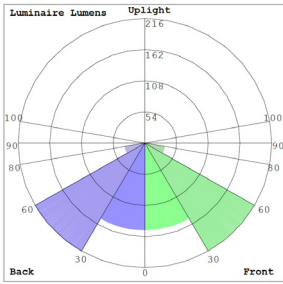

Lighting:

- Multi CCT (Selectable Switch On The Back Of The Driver)
- Dimming: TRIAC Dimming (Using Standard TRIAC LED Dimmers)
- Color Temperatures: 2700K/3000K/3500K/4000K/5000K
- Can Rotate After Installation to Align
- Optics: White Translucent Acrylic Lens
- Total Lumens: 750LM/900LM/1100LM Max.
- Color Rendering Index: CRI ≥ 90
- Rated life: 50,000 hrs

Other Models:

- 9.5W | 800LM | RDMF4-MCT5

Photometrics: RDL6-BF-MCT5

BUG Rating: B1-U0-G0

Area 30'x 30' Mounting Height: 9'

Other Views:

RDMF4-MCT5

Side View