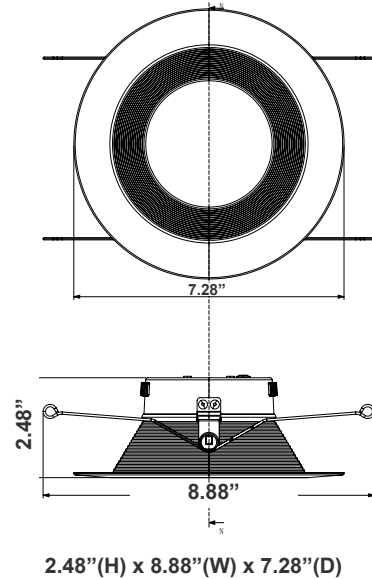

Features

- 6" Baffle Trim
- Multi CCT (Selectable Switch on the Back of the driver)
- Isolated Driver for Improved Thermal Management
- 5-Year Warranty
- Spun Aluminum with White Powder Coat Finish

Technical Specifications

Electrical:

- Voltage: 120V AC
- Output Voltage: 36VDC
- Power Factor: >0.90
- Wattage: 8W/10W/13W
- Efficacy: 85 LPW
- Total Harmonic Distortion: ≤15 %

Mechanical:

- Spun Aluminum With White, Black and Oil-rubbed bronze Powder Coat Finish
- Includes 8" Bi-Pin Adapter That Fits any Standard MR16 lamp Base
- Maximum Ambient Temperature: 104°F
- Fits in Standard 4" Recessed Housings
- 5-Year Warranty

Lighting:

- Multi CCT (Selectable Switch On The Back Of The Driver)
- Dimming: TRIAC Dimming (Using Standard TRIAC LED Dimmers)
- Color Temperatures: 2700K/3000K/3500K/4000K/5000K
- Can Rotate After Installation to Align
- Optics: White Translucent Acrylic Lens
- Total Lumens: 750LM/900LM/1100LM Max.
- Color Rendering Index: CRI ≥ 90
- Rated life: 50,000 hrs

Applications:

- LED retrofit trim have been designed to be a flexible lighting solution for retrofit and new construction applications, Ideal for closets, storage areas, attics, corridors, or general lighting solutions for residential and commercial applications

Other Models:

- 9.5W | 800LM | RDMF4-MCT5