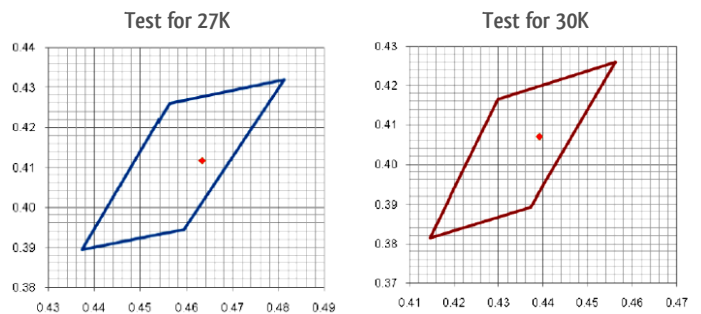

PHOTOMETRIC CHARTS: