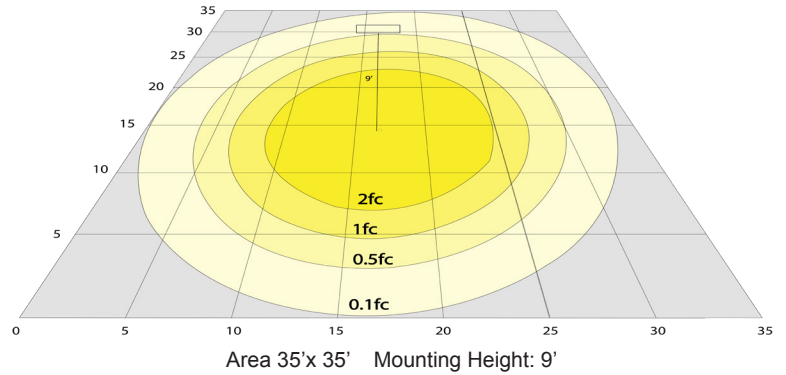

Other Models:

- 10W | 700LM | RDL4-ST-MCT5

Photometrics: RDL6-ST-MCT5

BUG Rating: B1-U2-G0

Other Views:

Side View

Front View

Back View