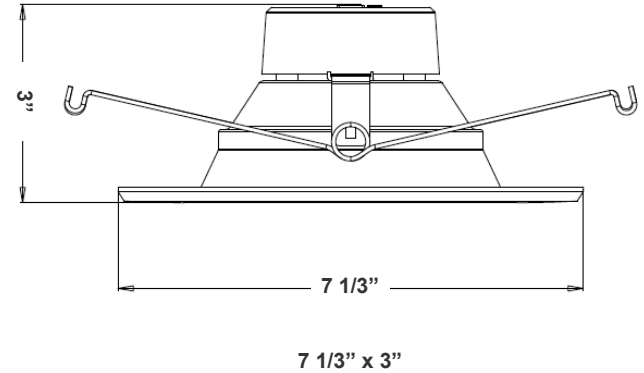

RDL SERIES RESIDENTIAL LIGHTING

RDL6-ST-MCT5
6" Smooth Recessed Trim

Customer Name: _____

Project Name: _____

Note: _____ Type: _____

Features

- 6" Smooth Recessed Trim
- Multi CCT (Selectable Switch on the Back of the driver)
- Isolated Driver for Improved Thermal Management
- 5-Year Warranty
- Spun Aluminum with White Powder Coat Finish

Technical Specification

Electrical:

- Voltage: 120V AC
- Output Voltage: 36VDC
- Power Factor: >0.90
- Wattage: 15W
- Efficacy: 85 LP
- Total Harmonic Distortion: ≤15 %

Mechanical:

- Spun Aluminum with White Powder Coat Finish
- Includes 8" Medium Base E-26 Screw-in Adapter That Fits any Standard Incandescent Down-light
- Maximum Ambient Temperature: 104°F
- Fits in Standard 6" Recessed Housings
- Rated life: 50,000 hrs
- Suitable For Wet Location