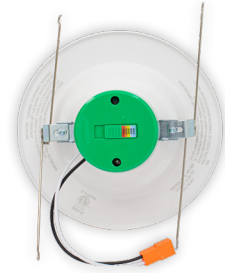

RDL SERIES RESIDENTIAL LIGHTING

RDL6-ST-MCT5
6" Smooth Recessed Trim

Customer Name: _____

Project Name: _____

Note: _____ Type: _____

Features

- 6" Smooth Recessed Trim
- Multi CCT (Selectable Switch on the Back of the driver)
- Isolated Driver for Improved Thermal Management
- 5-Year Warranty
- Spun Aluminum with White Powder Coat Finish

Technical Specification

Electrical:

- Voltage: 120V AC
- Output Voltage: 36VDC
- Power Factor: >0.90
- Wattage: 15W
- Efficacy: 85 LP
- Total Harmonic Distortion: ≤15 %

Mechanical:

- Spun Aluminum with White Powder Coat Finish
- Includes 8" Medium Base E-26 Screw-in Adapter That Fits any Standard Incandescent Down-light
- Maximum Ambient Temperature: 104°F
- Fits in Standard 6" Recessed Housings
- Rated life: 50,000 hrs
- Suitable For Wet Location

Other Models:

- 10W | 700LM | RDL4-ST-MCT5

Photometrics: RDL6-ST-MCT5

BUG Rating: B1-U2-G0

Other Views:

Side View

Front View

Back View