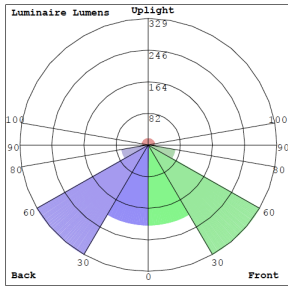

Lighting:

- Dimming: TRIAC Dimming (Using Standard TRIAC LED Dimmers)
- LED: Epistar Chip (COB) and Driver—35,000-hour Design Life
- Can Rotate after Installation to Align
- Optics: White Translucent Acrylic Lens
- Total Lumens: 1275 LM
- Multi Color Temperatures: 2700K/ 3000K/ 3500K/ 4000K/ 5000K
- Multi CCT (Selectable Switch on the Back of the Driver)
- Color Rendering Index: CRI ≥ 90

Other Models:

- 10W | 700LM | RDL4-ST-MCT5

Photometrics: RDL6-ST-MCT5

BUG Rating: B1-U2-G0

Other Views:

Side View

Front View

Back View