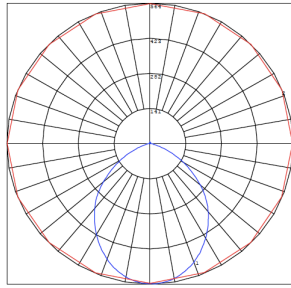

Other Models:

- 10W | 700LM | RDL4-ST-MCT5

Photometrics: RDL6-ST-MCT5

BUG Rating: B1-U2-G0

Other Views:

Side View

Front View

Back View