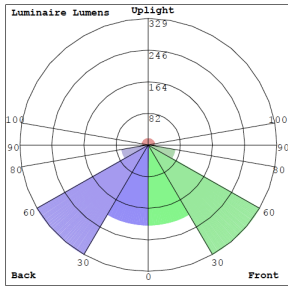

Other Models:

- 10W | 700LM | RDL4-BF-MCT5-BK

Phone: (877) 805-2252 | Fax: (877) 805-2252
www.westgatemfg.com

WG-ZY-24-2Z

Photometrics: RDL6-BF-MCT5-BK

BUG Rating: B1-U2-G0

Other Views:

Side View