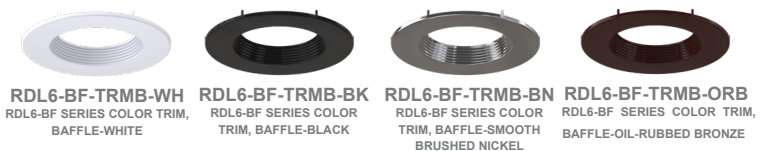

ACCESSORY:

E26-CONVERTER
Includes Medium Base E-26
Screw-in Adapter That Fits Any
Standard

FACTORY-INSTALLED OPTION:

OPT-EM-DL1EXT
EXTERNAL BATTERY BACKUP

Example:

1. RDL6-BF-MCT5-BK (FOR RDL6 15W MCT5 FIXTURE 120V)
2. RDL6-BF-MCT5-BK (FOR RDL6 15W MCT5 FIXTURE 120V)
   OPT-EM-DL1EXT (EXTERNAL BATTERY BACKUP)