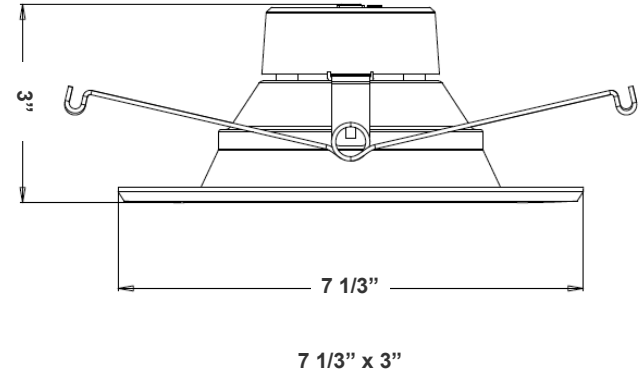

RDL SERIES RESIDENTIAL LIGHTING

RDL6-BF-MCT5-BK

WESTGATE
THE FUTURE IS HERE...AND IT'S QUITE BRIGHT!

Customer Name: _____

Project Name: _____

Note: _____

Type: _____

Features

- 6" Baffle Recessed Trim
- Multi CCT (Selectable Switch on the Back of the driver)
- Isolated Driver for Improved Thermal Management
- 5-Year Warranty
- Spun Aluminum with White Powder Coat Finish

Technical Specification

Electrical:

- Voltage: 120V AC
- Output Voltage: 36VDC
- Power Factor: >0.90
- Wattage: 15W
- Efficacy: 85LPW
- Total Harmonic Distortion: $\leq 15\%$

Mechanical:

- Spun Aluminum with White Powder Coat Finish
- Includes 8" Medium Base E-26 Screw-in Adapter That Fits any Standard Incandescent Down-light
- Maximum Ambient Temperature: 104°F
- Fits in Standard 6" Recessed Housings
- Rated life: 50,000 hrs
- Suitable For Wet Location

Lighting:

- Dimming: TRIAC Dimming (Using Standard TRIAC LED Dimmers)
- LED: Epistar Chip (COB) and Driver—35,000-hour Design Life
- Can Rotate after Installation to Align
- Optics: White Translucent Acrylic Lens
- Total Lumens: 1275 LM
- Multi Color Temperatures: 2700K/ 3000K/ 3500K/ 4000K/ 5000K
- Multi CCT (Selectable Switch on the Back of the Driver)
- Color Rendering Index: CRI ≤ 90

Applications:

- LED retrofit trim have been designed to be a flexible lighting solution for retrofit and new construction applications, Ideal for closets, storage areas, attics, corridors, or general lighting solutions for residential and commercial applications

Other Models:

- 10W | 700LM | RDL4-BF-MCT5-BK

Phone: (877) 805-2252 | Fax: (877) 805-2252
www.westgatemfg.com

WG-ZY-24-2Z