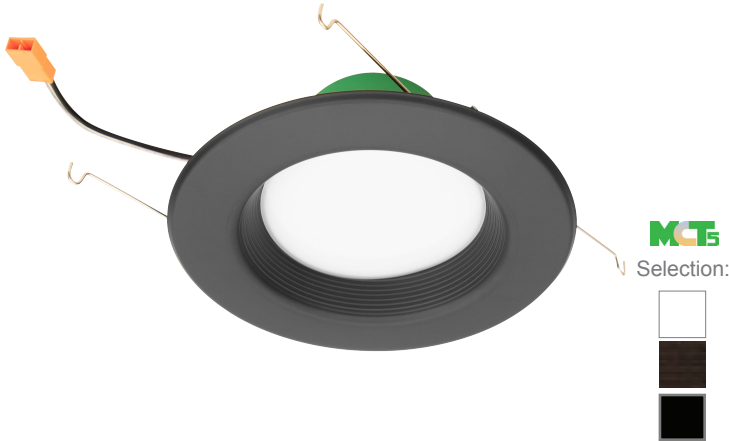

RDL SERIES RESIDENTIAL LIGHTING

RDL6-BF-MCT5-BK

WESTGATE
THE FUTURE IS HERE...AND IT'S QUITE BRIGHT!

Customer Name: _____

Project Name: _____

Note: _____

Type: _____

Features

- 6" Baffle Recessed Trim
- Multi CCT (Selectable Switch on the Back of the driver)
- Isolated Driver for Improved Thermal Management
- 5-Year Warranty
- Spun Aluminum with White Powder Coat Finish

Technical Specification

Electrical:

- Voltage: 120V AC
- Output Voltage: 36VDC
- Power Factor: >0.90
- Wattage: 15W
- Efficacy: 85LPW
- Total Harmonic Distortion: $\leq 15\%$

Mechanical:

- Spun Aluminum with White Powder Coat Finish
- Includes 8" Medium Base E-26 Screw-in Adapter That Fits any Standard Incandescent Down-light
- Maximum Ambient Temperature: 104°F
- Fits in Standard 6" Recessed Housings
- Rated life: 50,000 hrs
- Suitable For Wet Location

Applications:

- LED retrofit trim have been designed to be a flexible lighting solution for retrofit and new construction applications, Ideal for closets, storage areas, attics, corridors, or general lighting solutions for residential and commercial applications