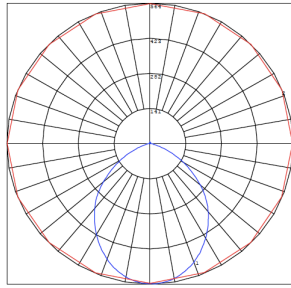

Other Models:

- 10W | 700LM | RDL4-BF-MCT5-BK

Phone: (877) 805-2252 | Fax: (877) 805-2252
www.westgatemfg.com

WG-ZY-24-2Z

Photometrics: RDL6-BF-MCT5-BK

BUG Rating: B1-U2-G0

Other Views:

Side View