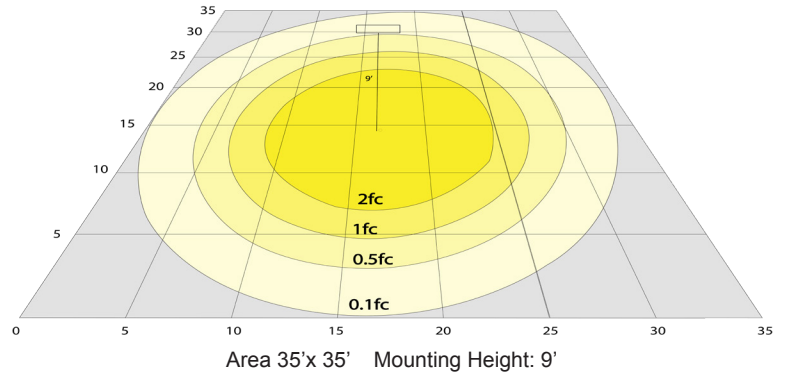

Other Models:

- 10W | 700LM | RDL4-BF-MCT5-BK

Phone: (877) 805-2252 | Fax: (877) 805-2252
www.westgatemfg.com

WG-ZY-24-2Z

Photometrics: RDL6-BF-MCT5-BK

BUG Rating: B1-U2-G0

Other Views:

Side View