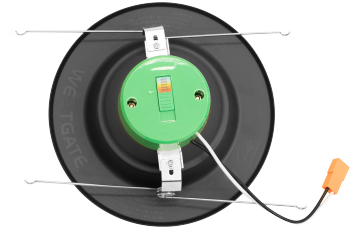

Back View

Performance Table: RDL6-BF-MCT5-BK

MODEL NO.	Wattage	Voltage	Lumens	Color Temp.	BUG Rating	LPW
RDL6-BF-MCT5-BK	15W	120V	1275LM	2700K/3000K/3500K/4000K/5000K	B1-U2-G0	85

Sample Ordering

Model	Style	Color Temp.	Housing
RDL6	BF	MCT5	BK

Accessories:

Blank = No Option For Accessories
RDL6-BF-TRMB-BK = RDL6-BF SERIES COLOR TRIM, BAFFLE BLACK
RDL6-BF-TRMB-BN = RDL6-BF SERIES COLOR TRIM, BAFFLE BRUSHED NICKEL
RDL6-BF-TRMB-ORB = RDL6-BF SERIES COLOR TRIM, BAFFLE OIL-RUBBED BRONZE
RDL6-BF-TRMB-WH = RDL6-BF SERIES COLOR TRIM, BAFFLE WHITE
RDL6-BF-TRMS-BK = RDL6-BF SERIES COLOR TRIM, SMOOTH BLACK
RDL6-BF-TRMS-BN = RDL6-BF SERIES COLOR TRIM, SMOOTH BRUSHED NICKEL
RDL6-BF-TRMS-ORB = RDL6-BF SERIES COLOR TRIM, SMOOTH OIL-RUBBED BRONZE
RDL6-BF-TRMS-WH = RDL6-BF SERIES COLOR TRIM, SMOOTH WHITE
E26-CONVERTER = SCREW-IN ADAPTER THAT FITS ANY STANDARD

Factory-installed Option:

Blank = No Option For Accessories
OPT-EM-DL1EXT = EXTERNAL BATTERY BACKUP