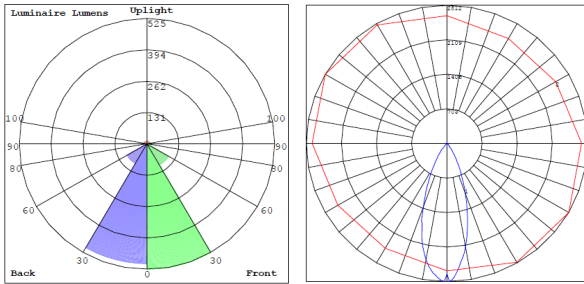

Photometrics: RDL4S-BF-MCT5-BK

BUG Rating: B2-U2-G0