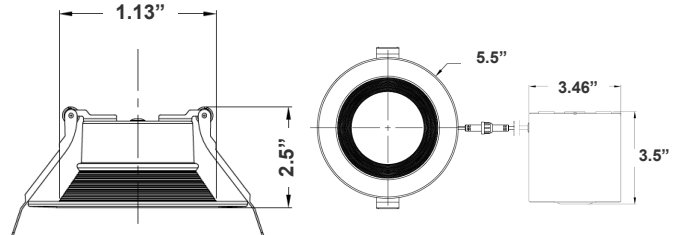

5.5"(D) x 2.5"(H) x 1.13"(W)  
Junction box: 3.46"x3.5"  
Cutout Size: 4-1/8"