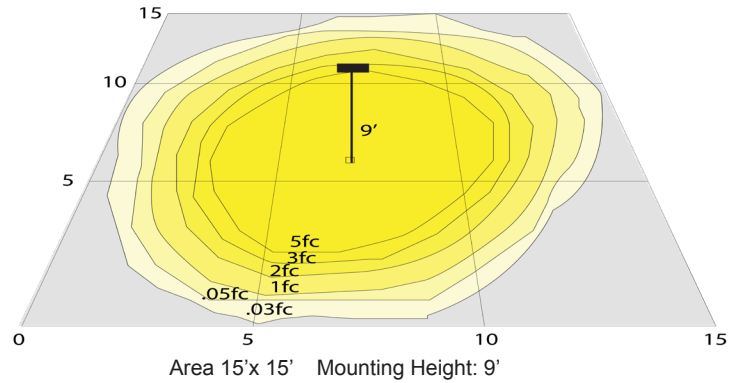

Performance Table: RDL4S-BF-MCT5-BK

MODEL NO.	Wattage	Voltage	Lumens	Color Temp.	BUG Rating	LPW
RDL4S-BF-MCT5-BK	12W	120V	1050LM	2700K 3000K 3500K 4000K 5000K	B2-U2-G0	87

Sample Ordering

Model	Trim	Color Temp.	Color
RDL4S	BF	MCT5	BK

Accessories:

Blank = No Option For Accessories
RSL4-RI-13 = 4" ROUND ROUGH-IN PLATE, 13" LONG
RSL4-RI = 4" ROUND ROUGH-IN PLATE, 26" LONG
RSL-346-RIBH = 3", 4", 6" (ADJUSTABLE) ROUND GALVANIZED PLATE WITH BAR HANGERS
HANGERS
RSL4-GR = GOOF RING FOR 4IN LIGHTS WITH BUTTERFLY WINGS

Factory-Installed Option:

Blank = No Option For Accessories
OPT-EM-DL1EXT = EXTERNAL BATTERY BACKUP

ACCESSORIES:

FACTORY-INSTALLED OPTION: