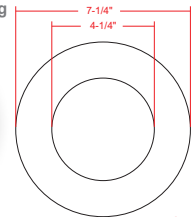

5.5"(D) x 2.5"(H) x 1.13"(W)  
Junction box: 3.46"x3.5"  
Cutout Size: 4-1/8"

### Accessories:

Blank = No Option For Accessories  
 RSL4-RI-13 = 4" ROUND ROUGH-IN PLATE, 13" LONG  
 RSL4-RI = 4" ROUND ROUGH-IN PLATE, 26" LONG  
 RSL-346-RIBH = 3", 4", 6" (ADJUSTABLE) ROUND GALVANIZED PLATE WITH BAR HANGERS  
 HANGERS  
 RSL4-GR = GOOF RING FOR 4IN LIGHTS WITH BUTTERFLY WINGS

### ACCESSORIES:

**RSL-346-RIBH**  
 3", 4", 6" (Adjustable) Round Galvanized plate with Bar Hangers

**RSL4-RI-13**  
 4" Round Rough-in Plate, 13" Long

**RSL4-RI**  
 4" Round Rough-in Plate, 26" Long

**RSL4-GR**  
 Goof Ring For 4in Lights With Butterfly Wings