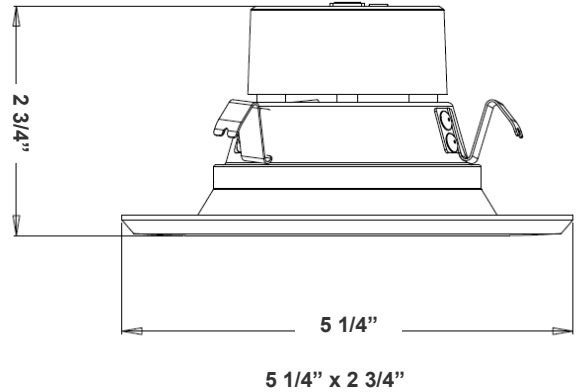

Customer Name: _____

Project Name: _____

Note: _____

Type: _____