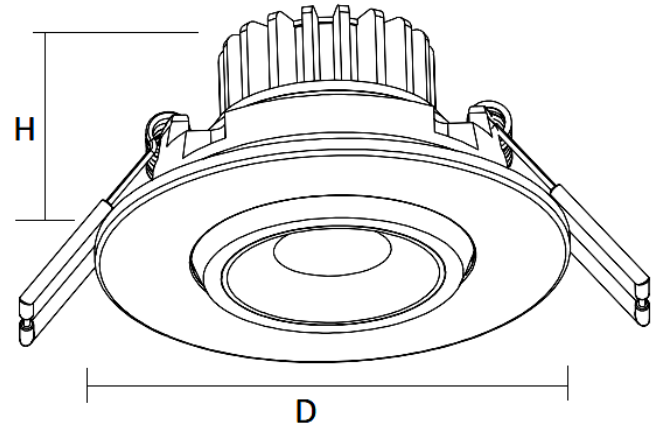

DIMENSIONS:

3.37" L X 3.37" W X 1.5" H

RDL3S-ADJ-MCT5-WH

3" LED RECESSED LIGHTS (ADJUSTABLE)

ELECTRICAL SPECIFICATIONS:

- Voltage: 120VAC
- Wattage: 7W
- Power factor: >0.9
- Efficacy: 100LM/W

HOUSING SPECIFICATIONS:

- 3" square adjustable recessed light with external driver
- Finish: White
- No housing needed
- I.C. rated for direct contact with insulation
- Lifespan: 50,000 hrs.
- Suitable for Damp location

CERTIFICATIONS: ETL

MODEL	WATTS	VOLTAGE	LUMENS	COLOR TEMP
RDL3S-ADJ-MCT5-WH	7W	120VAC	700LM	MCT5

LIGHTING SPECIFICATIONS:

- Dimming: dimmable
- Total lumens: 700LM
- Color temperature: MCT:2700K/3500K/3000K/4000K/5000K
- CRI: >90
- Beam Angle: 38°