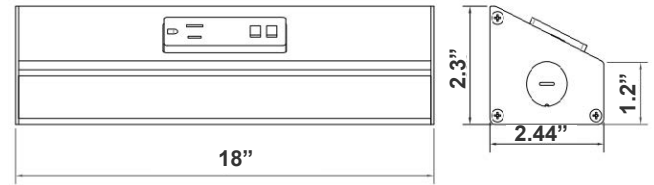

Customer Name: _____
Project Name: _____
Note: _____ | Type: _____

2.44"(H) x 18"(W) x 2.3"(D)

A sleek, space-saving solution combining task lighting with conveniently angled power outlets. Ideal for kitchen, office, or workshop installations, this unit provides both illumination and easy access to electrical power beneath cabinets.