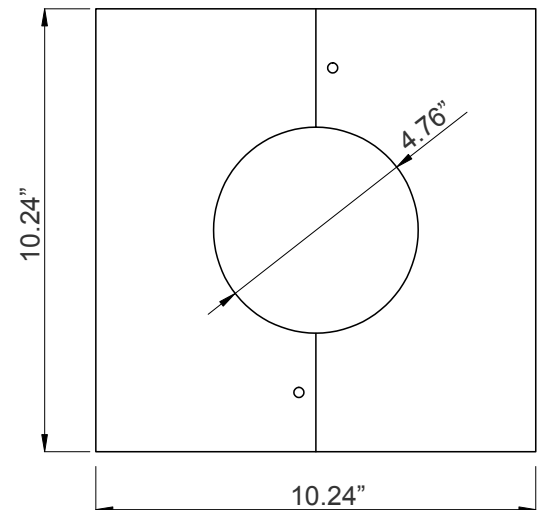

ACCESSORIES:

POL-D1-ABK

17.72" (H) x 9.84" (W) x 9.84" (D)

POL-D1-BASECVR-BR
POL-D1-BASECVR-BK

10.24" (H) x 10.24" (W) x 5.12" (D)

DECORATIVE 3-PIECE LIGHT POLE:

- Die-casting Aluminum
- Powder-Coated
- Corrosion Resistant Aluminum for Exterior

Wind Speed vs. EPA and Weight for 3-Piece Poles

Wind Speed vs. EPA for Different Fixture Configurations

Wind Speed (mph)	Base EPA (ft-≤)	EPA with Small Fix- tures (ft-≤)	EPA with Medium Fixtures (ft-≤)	EPA with Large Fix- tures (ft-≤)	Weight (lbs)
60	18	18	18	18	326.24
70	16	18	20	22	326.24
80	14	18	22	26	326.24
90	12	18	24	30	326.24
100	10	18	26	34	326.24
110	8	18	28	38	326.24
120	6	18	30	42	326.24
130	4	18	32	46	326.24
140	2	18	34	50	326.24