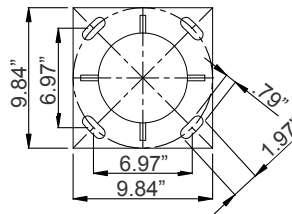

ACCESSORIES:

POL-D1-ABK

17.72" (H) x 9.84" (W) x 9.84" (D)

POL-D1-BASECVR-BR
POL-D1-BASECVR-BK

10.24" (H) x 10.24" (W) x 5.12" (D)

DECORATIVE 3-PIECE LIGHT POLE:

- Die-casting Aluminum
- Powder-Coated
- Corrosion Resistant Aluminum for Exterior