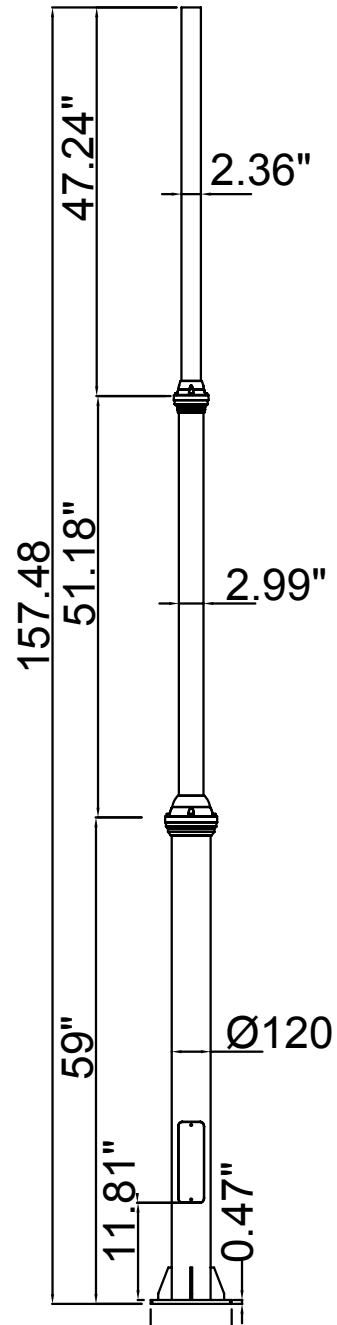

Components:

9.84" x 9.84"

This stylish and durable 3-piece light pole is designed to enhance outdoor lighting projects with a blend of aesthetics and functionality. Engineered for stability and corrosion resistance, it's perfect for commercial and residential landscapes. The modular design ensures easy installation and maintenance, while its compatibility with a wide range of luminaire fixtures makes it a versatile choice for various applications. Ideal for walkways, streetscapes, and parking lots, this light pole provides long-lasting performance while complementing the surrounding architecture.

Phone: (877) 805-2252 | Fax: (877) 805-2252
 www.westgatemfg.com |

WG-09052024

DECORATIVE 3-PIECE LIGHT POLE:

MODEL NO.	Descriptions
POL-D1-144-3PC-BR	144In Decorative Pole D1 Series, 3Pc, 2.36In Tenon, Bronze

ACCESSORIES:

POL-D1-ABK

17.72" (H) x 9.84" (W) x 9.84" (D)

POL-D1-BASECVR-BR
POL-D1-BASECVR-BK

10.24" (H) x 10.24" (W) x 5.12" (D)

DECORATIVE 3-PIECE LIGHT POLE:

- Die-casting Aluminum
- Powder-Coated
- Corrosion Resistant Aluminum for Exterior

Wind Speed vs. EPA and Weight for 3-Piece Poles

Wind Speed vs. EPA for Different Fixture Configurations

Wind Speed (mph)	Base EPA (ft-≤)	EPA with Small Fix- tures (ft-≤)	EPA with Medium Fixtures (ft-≤)	EPA with Large Fix- tures (ft-≤)	Weight (lbs)
60	18	18	18	18	326.24
70	16	18	20	22	326.24
80	14	18	22	26	326.24
90	12	18	24	30	326.24
100	10	18	26	34	326.24
110	8	18	28	38	326.24
120	6	18	30	42	326.24
130	4	18	32	46	326.24
140	2	18	34	50	326.24