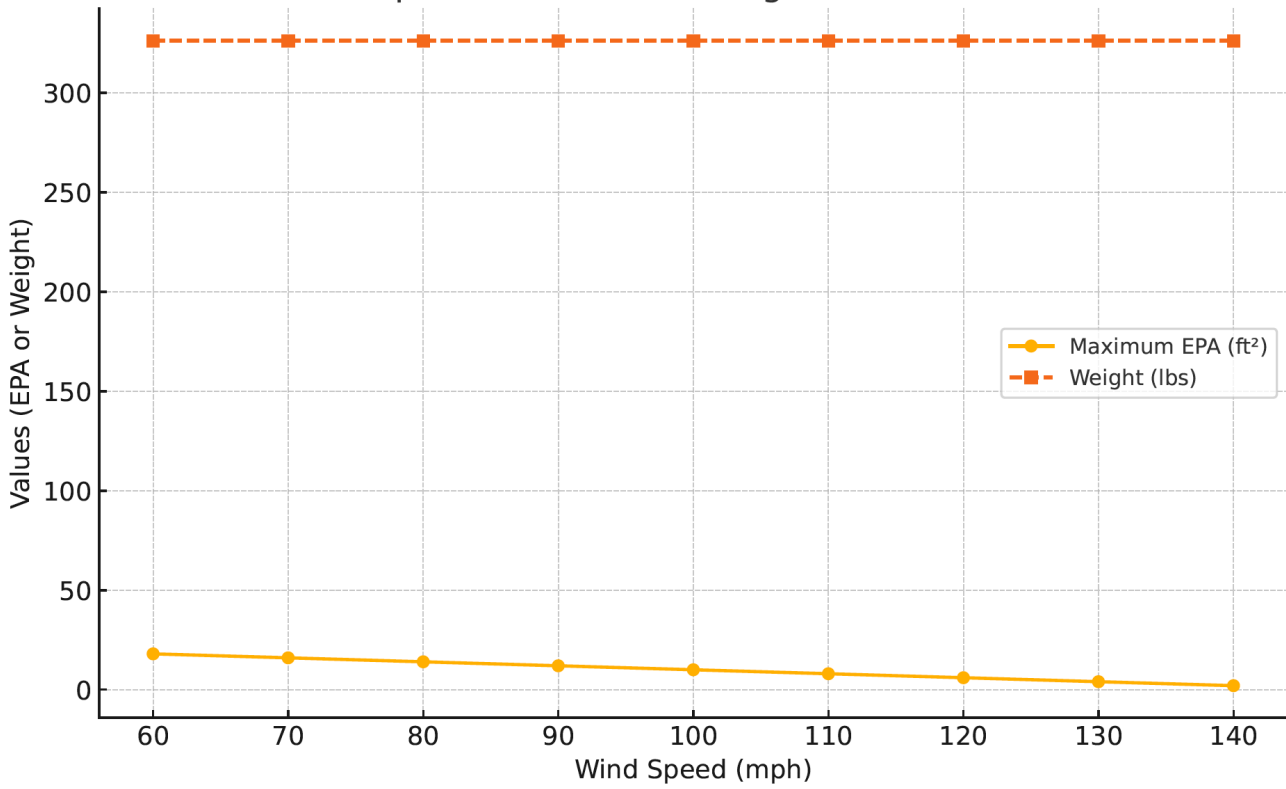

Wind Speed vs. EPA and Weight for 3-Piece Poles

Wind Speed vs. EPA for Different Fixture Configurations

Wind Speed (mph)	Base EPA (ft-≤)	EPA with Small Fix- tures (ft-≤)	EPA with Medium Fixtures (ft-≤)	EPA with Large Fix- tures (ft-≤)	Weight (lbs)
60	18	18	18	18	326.24
70	16	18	20	22	326.24
80	14	18	22	26	326.24
90	12	18	24	30	326.24
100	10	18	26	34	326.24
110	8	18	28	38	326.24
120	6	18	30	42	326.24
130	4	18	32	46	326.24
140	2	18	34	50	326.24