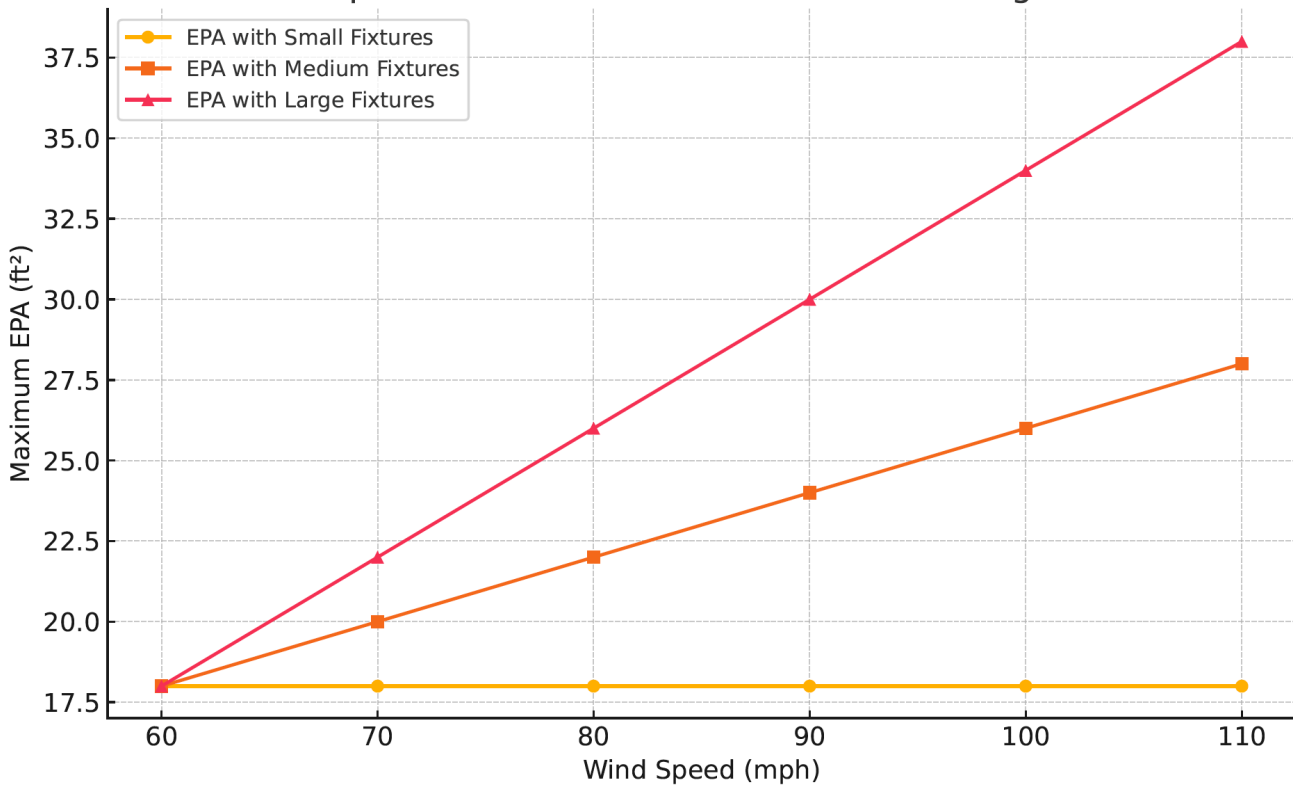

Wind Speed vs. EPA and Weight for 3-Piece Poles

Wind Speed vs. EPA for Different Fixture Configurations

Wind Speed (mph)	Base EPA (ft-≤)	EPA with Small Fix- tures (ft-≤)	EPA with Medium Fixtures (ft-≤)	EPA with Large Fix- tures (ft-≤)	Weight (lbs)
60	18	18	18	18	326.24
70	16	18	20	22	326.24
80	14	18	22	26	326.24
90	12	18	24	30	326.24
100	10	18	26	34	326.24
110	8	18	28	38	326.24
120	6	18	30	42	326.24
130	4	18	32	46	326.24
140	2	18	34	50	326.24