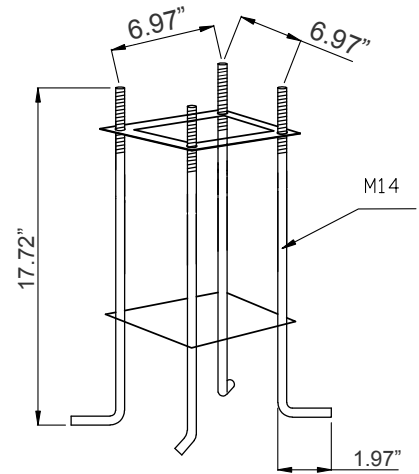

Components:

9.84" x 9.84"

This stylish and durable 3-piece light pole is designed to enhance outdoor lighting projects with a blend of aesthetics and functionality. Engineered for stability and corrosion resistance, it's perfect for commercial and residential landscapes. The modular design ensures easy installation and maintenance, while its compatibility with a wide range of luminaire fixtures makes it a versatile choice for various applications. Ideal for walkways, streetscapes, and parking lots, this light pole provides long-lasting performance while complementing the surrounding architecture.

Phone: (877) 805-2252 | Fax: (877) 805-2252
 www.westgatemfg.com |

WG-09052024

DECORATIVE 3-PIECE LIGHT POLE:

MODEL NO.	Descriptions
POL-D1-144-3PC-BR	144In Decorative Pole D1 Series, 3Pc, 2.36In Tenon, Bronze

Accessories:

Blank = No Option For Accessories

POL-D1-ABK = D1 Series Pole Anchor Bolt Kit 9/16 (M14)

POL-D1-BASECVR-BR = D1 Series Pole 2-Pc Cube Base Cover, Bronze

POL-D1-BASECVR-BK = D1 Series Pole 2-Pc Cube Base Cover, Black

ACCESSORIES:

POL-D1-ABK

17.72" (H) x 9.84" (W) x 9.84" (D)

POL-D1-BASECVR-BR
POL-D1-BASECVR-BK

10.24" (H) x 10.24" (W) x 5.12" (D)

DECORATIVE 3-PIECE LIGHT POLE:

- Die-casting Aluminum
- Powder-Coated
- Corrosion Resistant Aluminum for Exterior