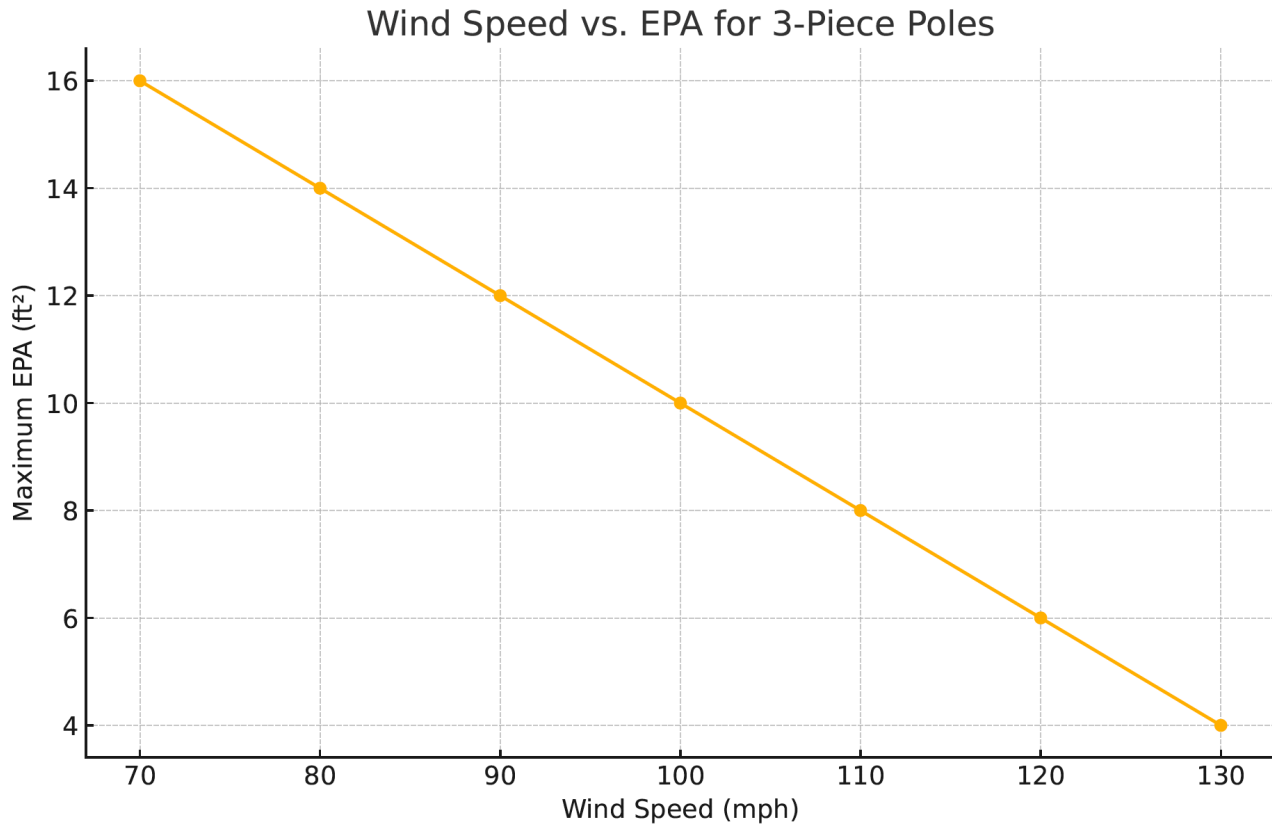

Wind Speed vs. EPA and Weight for 3-Piece Poles

Wind Speed vs. EPA for Different Fixture Configurations

Wind Speed (mph)	Base EPA (ft-≤)	EPA with Small Fix- tures (ft-≤)	EPA with Medium Fixtures (ft-≤)	EPA with Large Fix- tures (ft-≤)	Weight (lbs)
60	18	18	18	18	326.24
70	16	18	20	22	326.24
80	14	18	22	26	326.24
90	12	18	24	30	326.24
100	10	18	26	34	326.24
110	8	18	28	38	326.24
120	6	18	30	42	326.24
130	4	18	32	46	326.24
140	2	18	34	50	326.24