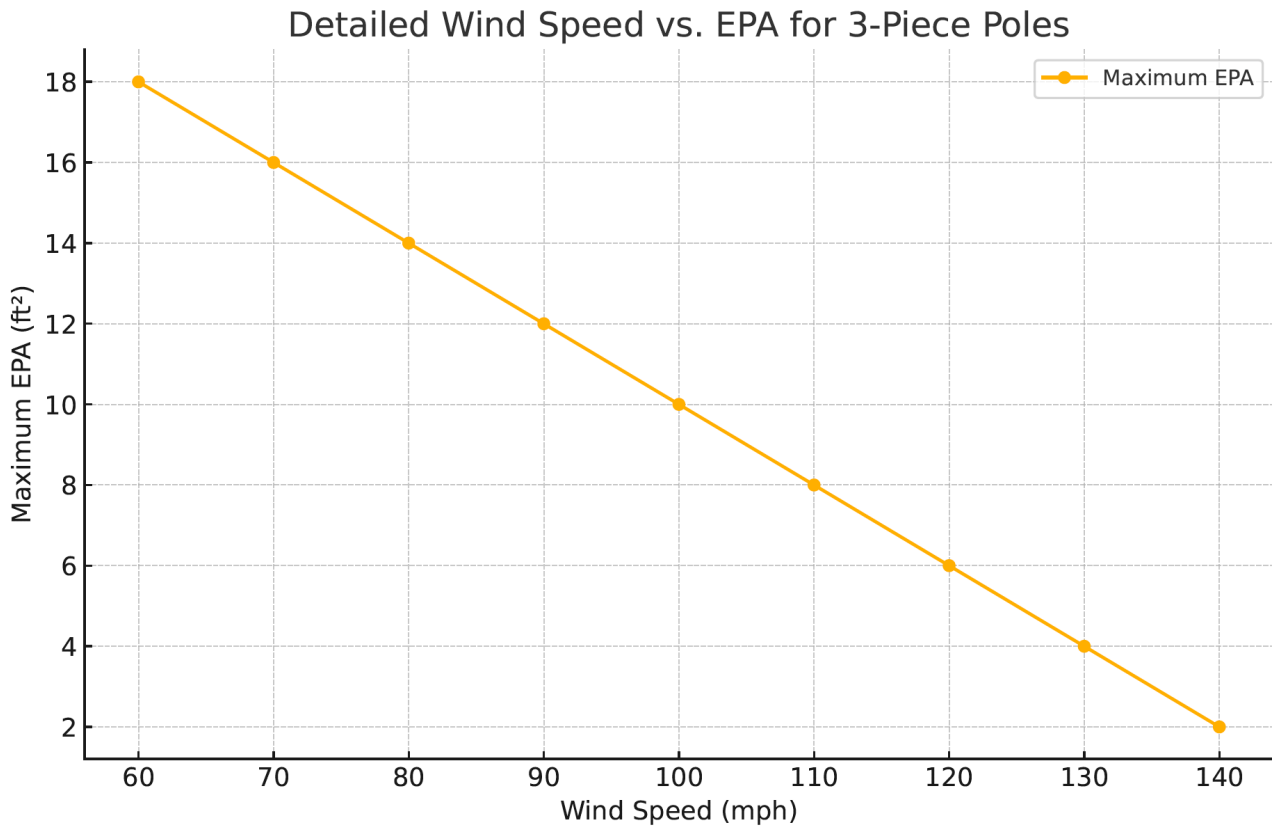

Wind Speed vs. EPA and Weight for 3-Piece Poles

Wind Speed vs. EPA for Different Fixture Configurations

Wind Speed (mph)	Base EPA (ft-≤)	EPA with Small Fix- tures (ft-≤)	EPA with Medium Fixtures (ft-≤)	EPA with Large Fix- tures (ft-≤)	Weight (lbs)
60	18	18	18	18	326.24
70	16	18	20	22	326.24
80	14	18	22	26	326.24
90	12	18	24	30	326.24
100	10	18	26	34	326.24
110	8	18	28	38	326.24
120	6	18	30	42	326.24
130	4	18	32	46	326.24
140	2	18	34	50	326.24