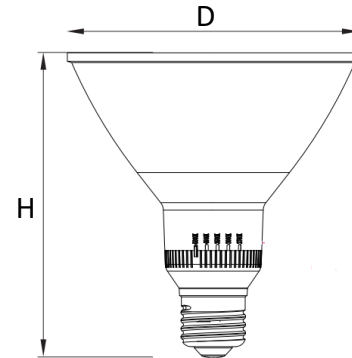

DIMENSIONS:

4.64" (D) x 5.11" (H)

PAR38-12W-MCT5-D-WP

PAR38 LED LAMP

Ideal for restaurants, retail stores, showrooms and residential applications. Features built-in extruded aluminum heat sink with heat dissipation fins for superior thermal management.

ELECTRICAL SPECIFICATIONS:

- Input Wattage: 12W
- Voltage: 120VAC 50/60Hz
- Power factor: >0.9
- Efficacy: 85LM/W ~ 92LM/W

HOUSING SPECIFICATIONS:

- Durable construction, prismatic clear plastic
- Contains No Mercury and Emits no UV/IR light
- Operating temperature: -4°F~113°F
- Lifespan: 25,000 Hrs.