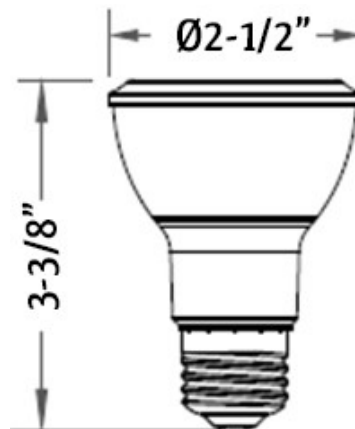

PAR20-7W-50K-D PAR20-7W-30K-D

DIMENSIONS:

Ø2-1/2" x 3-3/8"

PAR20 LED LAMP

Ideal for restaurants, retail stores, showrooms and residential applications. Features built-in extruded aluminum heat sink with heat dissipation fins for superior thermal management.

ELECTRICAL SPECIFICATIONS:

- Input Wattage: 7W
- Voltage: 120VAC 50/60Hz
- Power factor: >0.9
- Efficacy: 80LM/W ~ 85LM/W

HOUSING SPECIFICATIONS:

- Operating temperature: -4°F~104°F
- Lifespan: 50000 Hrs.
- IP Rating: IP65, Wet Locations