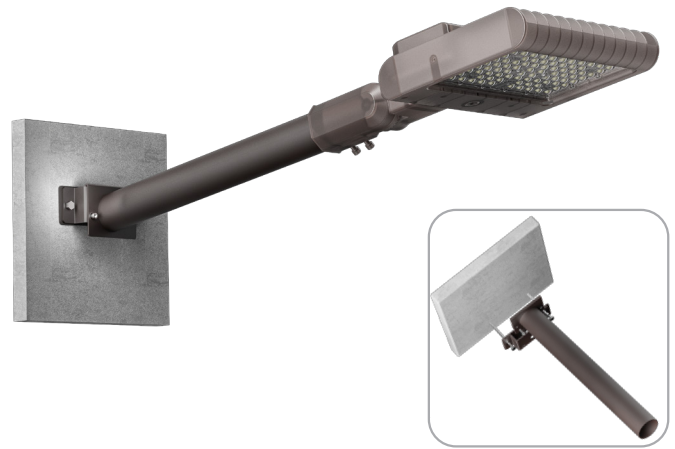

ACC-ACM

Angled Wall Mount Arm, 2-3/8In Dia., Bronze

Customer Name: _____

Project Name: _____

Note: _____

Type: _____

5.3"(L) X 7.8"(H)

ACC-WPM20

30In Flood Light Wall/Pole Mounting Arm

Straight Arm
3.82" (W) x 19.8" (H) x 6.12" (D)

Drawings:

pole bracket
6.3" (W) x 2.36" (H) x 2.36" (D)

Round Pole Bracket
5.11" (W) x 1.96" (H) x 1.268" (D)

Square Pole Bracket
6.3" (W) x 2.36" (H) x 2.36" (D)

COLOR CHART: * Choose from one of our Premium Colors with no set-up fee.

Gloss:

SILVER METALLIC
70 GLOSS
T357-GR105

SILVER METALLIC
30 GLOSS
T353-GR06

DARK RED 90
GLOSS
P009-RD02

INTERNATIONAL
ORANGE 90
GLOSS
T009-OG26