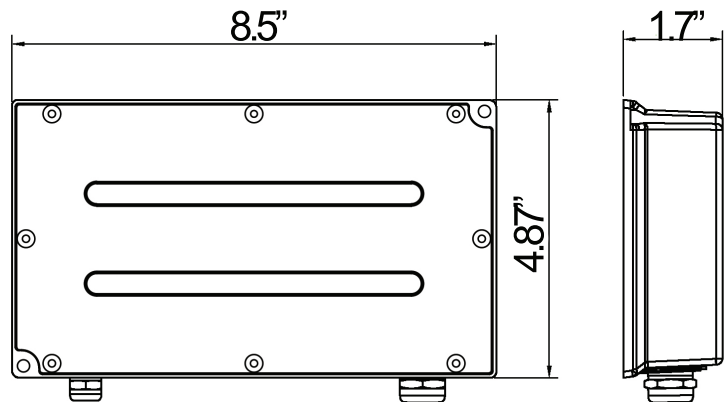

OUTDOOR EM ENCLOSURE

ODEMB is an IP65 NEMA 3R, outdoor-rated, Emergency Backup enclosure, designed to house backup components and be mounted externally. This is an ideal solution for fixtures with smaller housings where there is not enough room to place the EM inside the fixture. All necessary cables and components are included. It is available in Bronze and White finishes and is paintable.

Applications:

- External mounting of emergency backup for all fixtures.

ODEMB (Bronze)
ODEMB-WH (White)

Cable Size	1. UL SJTW 18#/4 Core, 18" (Screw Hole Size: M12) 2. UL SJTW 18#/3 Core, 18" (Screw Hole Size: M16)
Housing Material	Die-cast Aluminum, Powder Coated Finish
IP Rating	IP65