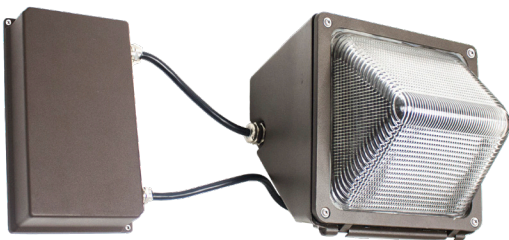

OUTDOOR EM ENCLOSURE

ODEMB is an IP65 NEMA 3R, outdoor-rated, Emergency Backup enclosure, designed to house backup components and be mounted externally. This is an ideal solution for fixtures with smaller housings where there is not enough room to place the EM inside the fixture. All necessary cables and components are included. It is available in Bronze and White finishes and is paintable.

Applications:

- External mounting of emergency backup for all fixtures.

ODEMB (Bronze)
ODEMB-WH (White)

Cable Size	1. UL SJTW 18#/4 Core, 18" (Screw Hole Size: M12) 2. UL SJTW 18#/3 Core, 18" (Screw Hole Size: M16)
Housing Material	Die-cast Aluminum, Powder Coated Finish
IP Rating	IP65