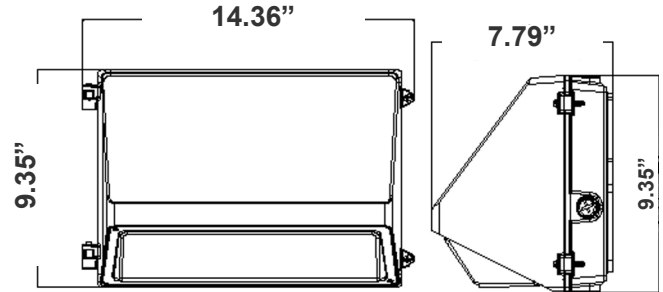

**MCTP** Multi Color Temperature & Multi Power/Wattage (Selectable)

Customer Name: \_\_\_\_\_

Project Name: \_\_\_\_\_

Note: \_\_\_\_\_

Type: \_\_\_\_\_

Avail. Finishes:

14.36"(W) x 9.35"(H) x 7.79"(D)

A durable and energy-efficient outdoor lighting solution, designed with a cutoff lens to minimize glare and light pollution. Ideal for enhancing security and visibility in commercial, industrial, and residential applications while maintaining compliance with dark-sky regulations.