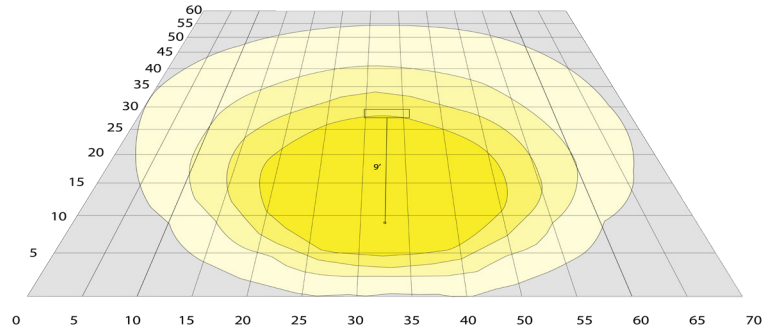

### Lighting:

- Multi Color Temperature & Multi Power/Wattage (Switches are inside fixture)
- Dimming: 0-10V Dimming
- Multi Power & CCT (Switches are inside fixture)
- Adjustable throw (Narrow, Medium & Wide)
- Total Lumens: 16200LM Max.
- Color Temperature: 3000K/4000K/5000K
- CRI: >70
- Lifespan: 70000 Hrs.

WG-05122025

**Photometrics:** LWPMAX-MD-80-120-MCTPB-P

BUG Rating: B2-U3-G3

Area 60'x 65' Mounting Height: 9'

**Other Views:**

Bronze:

Side View

Front View

Back View

Black:

Side View

Front View

Back View

Silver:

Side View

Front View