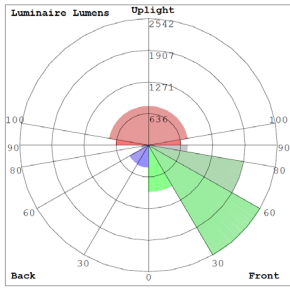

### Lighting:

- Multi Color Temperature & Multi Power/Wattage (Switches are inside fixture)
- Dimming: 0-10V Dimming
- Multi Power & CCT (Switches are inside fixture)
- Adjustable throw (Narrow, Medium & Wide)
- Total Lumens: 16200LM Max.
- Color Temperature: 3000K/4000K/5000K
- CRI: >70
- Lifespan: 70000 Hrs.

WG-05122025

**Photometrics:** LWPMAX-MD-80-120-MCTPB-P

BUG Rating: B2-U3-G3

Area 60'x 65' Mounting Height: 9'

**Other Views:**

Bronze:

Side View

Front View

Back View

Black:

Side View

Front View

Back View

Silver:

Side View

Front View