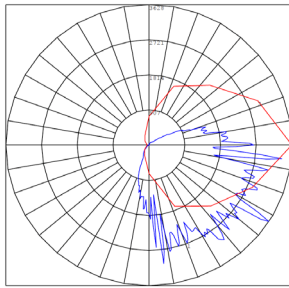

Photometrics: LWPMAX-MD-80-120-MCTPB-P

BUG Rating: B2-U3-G3

Area 60'x 65' Mounting Height: 9'