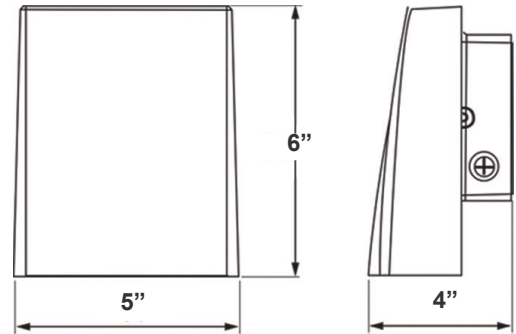

5" (W) x 6" (H) x 4" (D)

Features

- High Light Transmittance, Anti-UV and Fire Resistant PC Lens
- Four 1/2" Knockouts: 1 Top, 1 on Each Side, 1 Back
- Die-Cast Aluminum With Powder Coat Finish (Dark Bronze)
- 7-Year Warranty

Technical Specifications

Electrical:

- Voltage: 120-277VAC 60Hz
- Wattage: 12W
- Power Factor: >0.95
- Efficacy: 125 LPW

Mechanical:

- Die-Cast Aluminum With Powder Coat Finish
- DC Button Photocell Included
- High Light Transmittance, Anti-UV and Fire Resistant Shatterproof PC Lens
- Light Head Can Be Adjusted From 0° to 90°
- Can Be Installed Facing Up (As An Uplight)
- Full Cutoff, Dark Sky Compliant
- Four 1/2" Knockouts: 1 Top, 1 on Each Side, 1 Back
- Operating Temperature: -4°F -104°F
- IP65, Suitable for Wet Location
- 7-Year Warranty

Lighting:

- Dimming: 0~10V Dimmable
- Multi CCT and Power (Switches are inside fixture)
- The Type II Distribution is Used For Wide Walkways, On Ramps and Entrance Roadways, As Well As Other Long, Narrow Lighting
- Total Lumens: 1500LM
- Color Temperatures: 3000K/4000K/5000K
- Color Rendering Index: CRI ≥ 80
- Beam angle: 80° x 100°
- Rated life: 70,000 Hrs

Applications:

- General site Lighting
- Alleys
- Loading docks
- Doorways
- Pathways
- Parking areas

Other Models:

- 12W | 1500LM | LWAX-SM-12W-30K-WH
- 12W | 1500LM | LWAX-SM-12W-50K-WH
- 30W | 3900LM | LWAX-MD-30W-30K-P
- 30W | 3900LM | LWAX-MD-30W-40K-P
- 30W | 3900LM | LWAX-MD-30W-50K-P