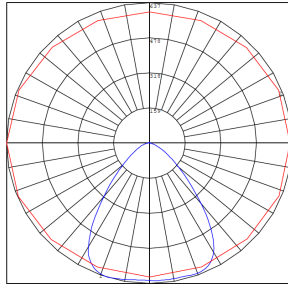

Photometrics: LWAX-SM-12W-P

BUD Rating: B1-U2-G0

Area 30'x 40' Mounting Height: 9'

Other Views:

Side View

Front View

Back View

Performance Table: LWAX-SM-12W-P