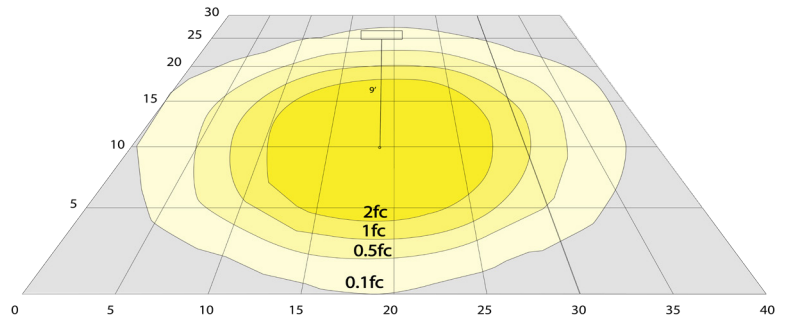

Photometrics: LWAX-SM-12W-P

BUD Rating: B1-U2-G0

Area 30'x 40' Mounting Height: 9'

Other Views:

Side View

Front View

Back View

Performance Table: LWAX-SM-12W-P