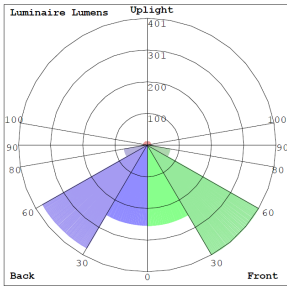

Photometrics: LWAX-SM-12W-P

BUD Rating: B1-U2-G0

Area 30'x 40' Mounting Height: 9'

Other Views:

Side View

Front View

Back View

Performance Table: LWAX-SM-12W-P